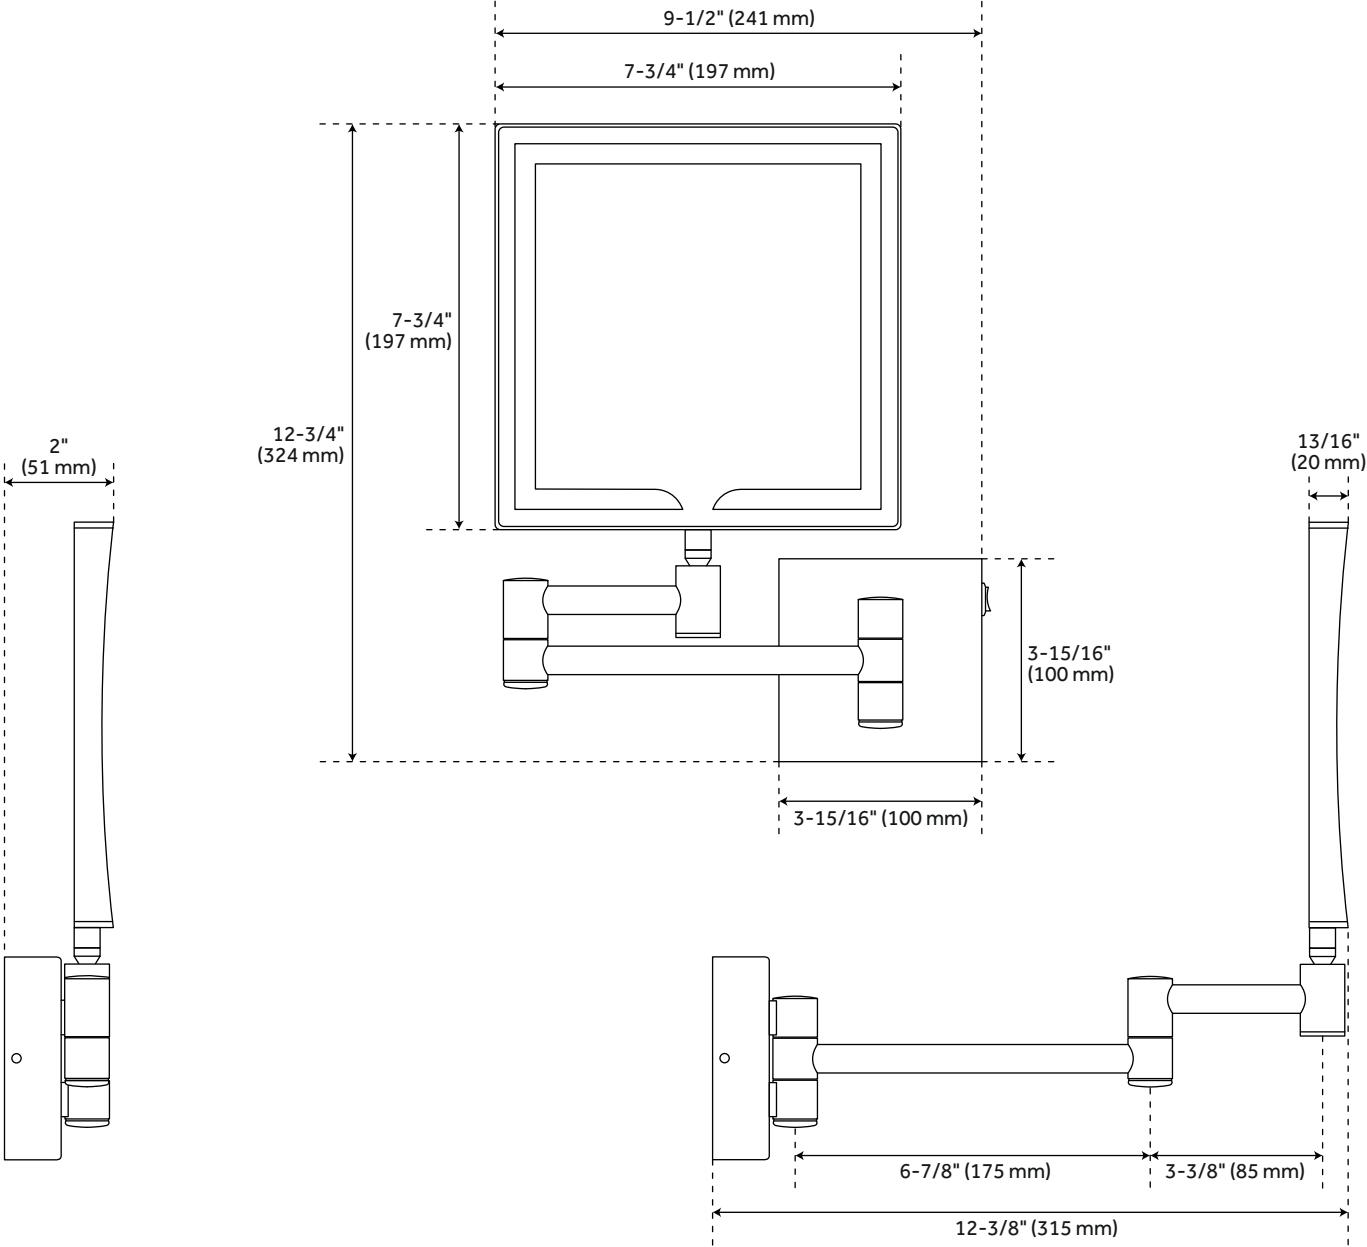

NORABEL MAGNIFYING DOUBLE-SIDED WALL-MOUNT LIGHTED MAKEUP MIRROR

SKU: 953371

Code: SH481283, SH481284

FEATURES

- Features: Lighted
- Design: Modern
- Material: Brass/Stainless Steel
- Width: 9-1/2"
- Height: 12-3/4"
- Depth: 12-3/8"
- Mounting Hardware Included: Yes
- Assembly Required: No
- Mirror Shape: Square
- Mirror Only Width: 7-3/4"
- Mirror Only Height: 7-3/4"

REVISED 4/29/2024

NORABEL MAGNIFYING DOUBLE-SIDED WALL-MOUNT LIGHTED MAKEUP MIRROR

SKU: 953371

Code: SH481283, SH481284

ADDITIONAL FEATURES

- Double Sided.
- Side one is normal magnification.
- Side two is 5x magnification.
- Switch type: Rocker.
- LED light is 3000k warm color temperature.
- Rocker switch is located on the right side of the escutcheon.

REVISED 4/29/2024

NORABEL MAGNIFYING DOUBLE-SIDED WALL-MOUNT LIGHTED MAKEUP MIRROR

All dimensions and specifications are nominal and may vary. Use actual products for accuracy in critical situations.