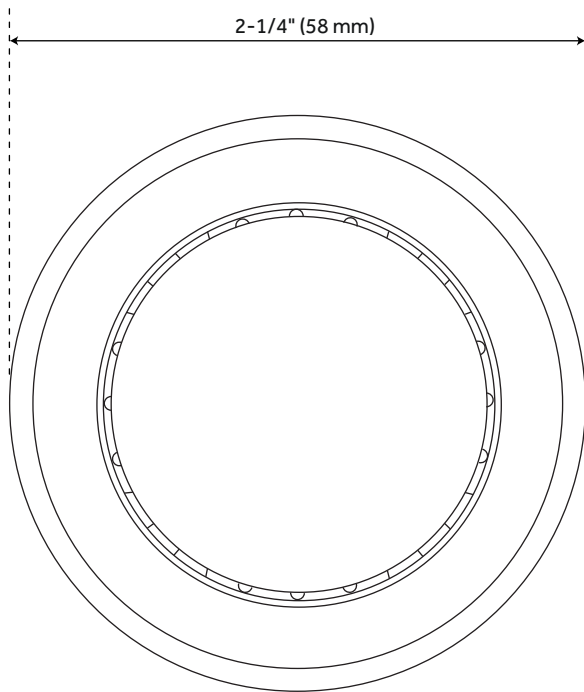

PUSH BUTTON FLUSH ACTUATOR

SKU: 953378
Code: SHC200TL

FEATURES

Material: Brass
Length: 2-1/4"
Width: 2-1/4"
Height: 5"

REVISED 3/29/2023

PUSH BUTTON FLUSH ACTUATOR

SKU: 953378
Code: SHC200TL

ADDITIONAL FEATURES

REVISED 3/29/2023

PUSH BUTTON FLUSH ACTUATOR

SKU: 953378
SHC200TLBG

All dimensions and specifications are nominal and may vary. Use actual products for accuracy in critical situations.