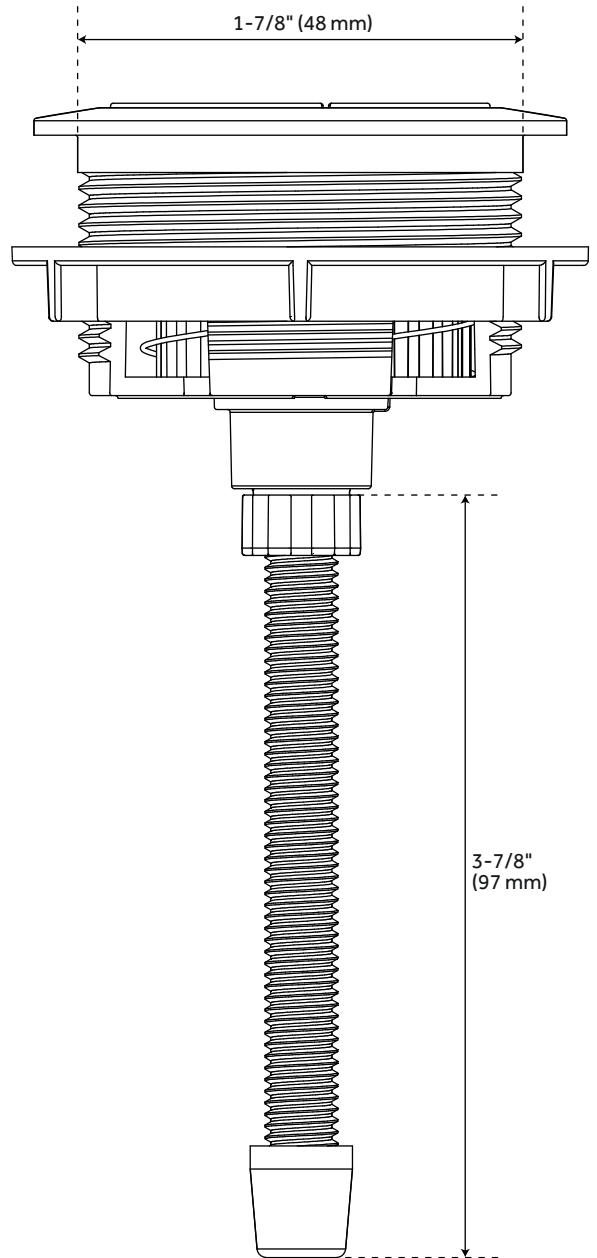

PUSH BUTTON FLUSH ACTUATOR

SKU: 953378
Code: SHC200TL

FEATURES

Material: Brass
Length: 2-1/4"
Width: 2-1/4"
Height: 5"

REVISED 3/29/2023

PUSH BUTTON FLUSH ACTUATOR

SKU: 953378
Code: SHC200TL

ADDITIONAL FEATURES

REVISED 3/29/2023

PUSH BUTTON FLUSH ACTUATOR

SKU: 953378
SHC200TLBG

All dimensions and specifications are nominal and may vary. Use actual products for accuracy in critical situations.