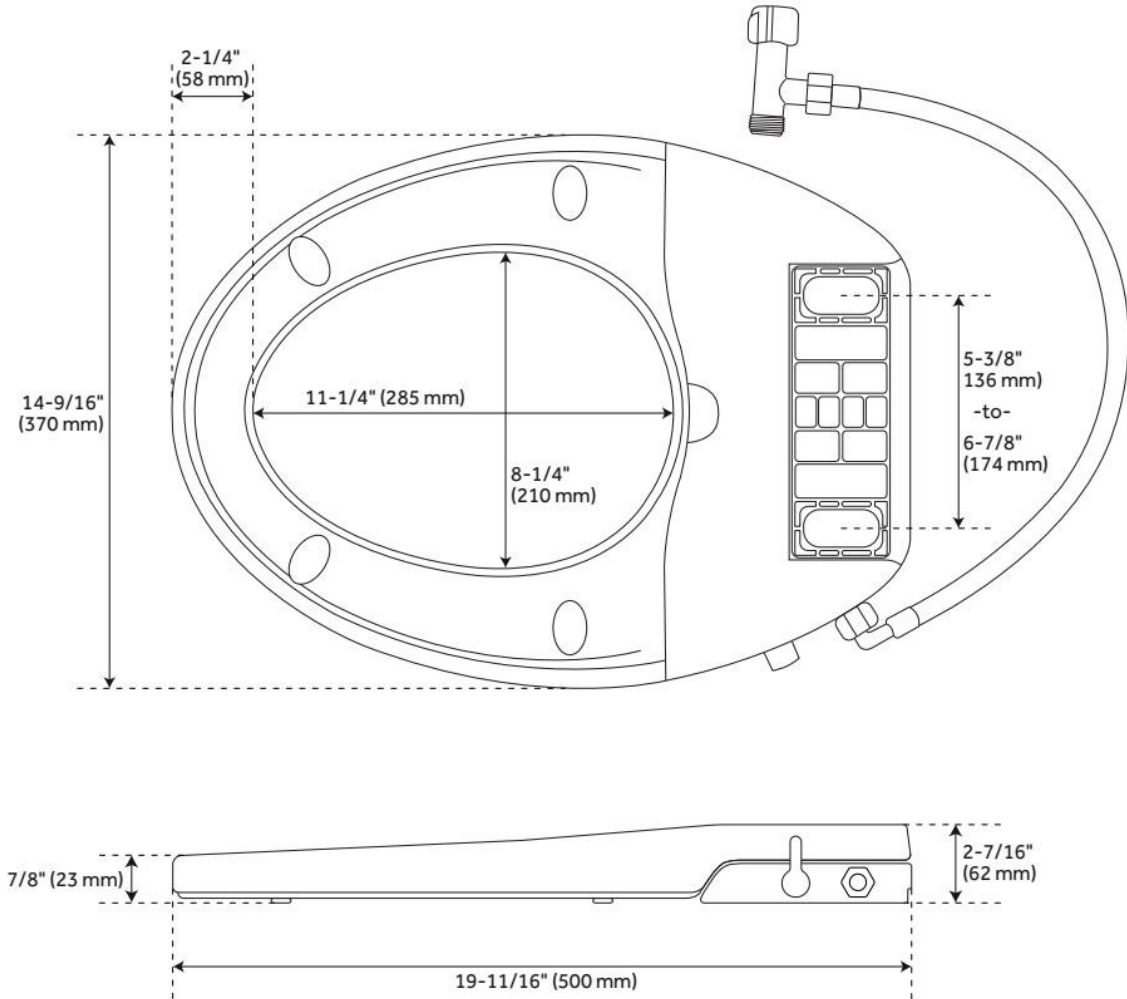

BRADENTON TWO-PIECE ELONGATED TOILET WITH 12" ROUGH-IN - 19" BOWL HEIGHT

SKU: 953379-12

Code: SHBD255, SHBD200, SHBD200R, SHTSEZ200, SHBDS300

FEATURES

Material: Porcelain
Toilet Style: 2-Piece
Bowl Height: 19"
Bowl Shape: Elongated
Rough-in: 12"
Gallons Per Flush: 1.28 GPF (4.8 LPF)
Flush Type: Gravity
Flush Valve Size: 3"
Trapway Diameter: 2"
Seat Included: Optional
Water Spot: 9" x 7"

BRADENTON TWO-PIECE ELONGATED TOILET WITH 12" ROUGH-IN - 19" BOWL HEIGHT

SKU: 953379-12

Code: SHBD255, SHBD200, SHBD200R, SHTSEZ200, SHBDS300

REVISED 7/17/2024

BROOKDALE ELONGATED BIDET SEAT - WHITE

SKU: 437000
Code: SHBDS300

FEATURES

Material: Plastic
Product Finish: White
Bowl Shape: Elongated

IAPMO, ASME A112.4.2/CSA B45.16, Massachusetts Accepted, LISTED ID: SHBDS300WH

ADDITIONAL FEATURES

- Seat without lid dimensions: 13-5/8" L x 19" W (front to back) x 2-1/2" H.
- Side knob allows for adjustment of angle, water volume, and cleaning type.
- Spray nozzle features multiple holes for a softer cleanse and water saving operation.
- Spray nozzle is self-cleaning, antibacterial, and removable for further cleaning.
- Bidet seat has a glossy finish with protective bumpers and self-closing seat/lid.
- Installs easily with quick-release system.
- Fits most standard elongated bowl toilets with adjustable hinge for side-to-side adjustment of 5-3/8" to 6-1/2" centers.
- Designed for one- and two-piece toilets.
- Toilet not included.

REVISED 7/17/2024

BROOKDALE ELONGATED BIDET SEAT - WHITE

SKU: 437000
Code: SHBDS300

REVISED 7/17/2024

TRADITIONAL ULTRA SLIM EASY CLEAN TOILET SEAT - ELONGATED BOWL

SKU: 948379
Code: SHTSEZ200

FEATURES

Material: Plastic
Bowl Shape: Elongated