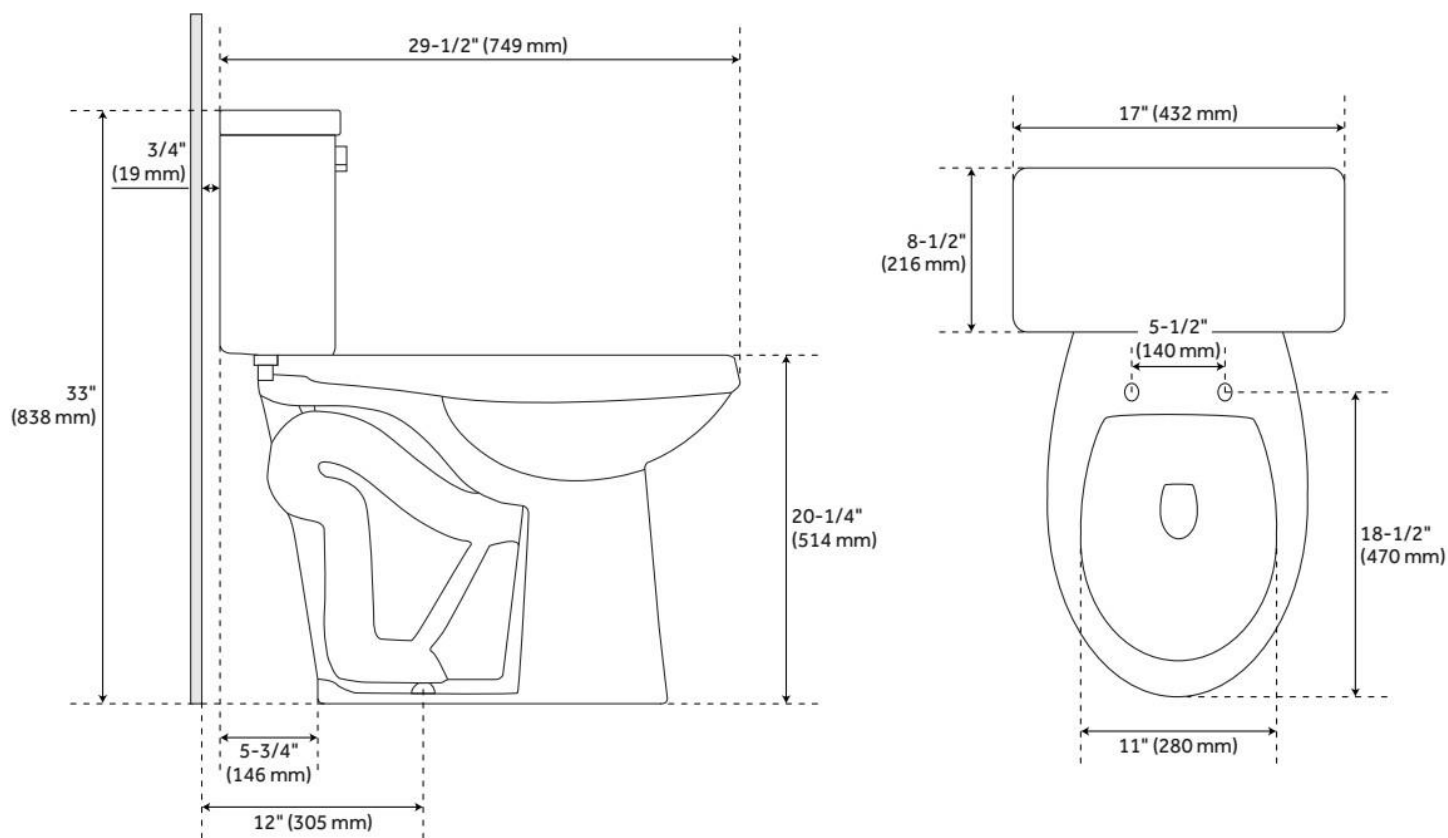

BRADENTON TWO-PIECE ELONGATED TOILET WITH 12" ROUGH-IN - 19" BOWL HEIGHT

SKU: 953379-12

Code: SHBD255, SHBD200, SHBD200R, SHTSEZ200, SHBDS300

FEATURES

Material: Porcelain
Toilet Style: 2-Piece
Bowl Height: 19"
Bowl Shape: Elongated
Rough-in: 12"
Gallons Per Flush: 1.28 GPF (4.8 LPF)
Flush Type: Gravity
Flush Valve Size: 3"
Trapway Diameter: 2"
Seat Included: Optional
Water Spot: 9" x 7"

ADDITIONAL FEATURES

- Visible trapway.
- Toilet is compatible with Brookdale bidet seat.
- Optional standard seat features soft-close mechanism.
- Includes polished chrome metal flush lever.

REVISED 7/17/2024

BRADENTON TWO-PIECE ELONGATED TOILET WITH 12" ROUGH-IN - 19" BOWL HEIGHT

SKU: 953379-12

Code: SHBD255, SHBD200, SHBD200R, SHTSEZ200, SHBDS300

REVISED 7/17/2024

BROOKDALE ELONGATED BIDET SEAT - WHITE

SKU: 437000
Code: SHBDS300

FEATURES

Material: Plastic
Product Finish: White
Bowl Shape: Elongated

IAPMO, ASME A112.4.2/CSA B45.16, Massachusetts Accepted, LISTED ID: SHBDS300WH

ADDITIONAL FEATURES

- Seat without lid dimensions: 13-5/8" L x 19" W (front to back) x 2-1/2" H.
- Side knob allows for adjustment of angle, water volume, and cleaning type.
- Spray nozzle features multiple holes for a softer cleanse and water saving operation.
- Spray nozzle is self-cleaning, antibacterial, and removable for further cleaning.
- Bidet seat has a glossy finish with protective bumpers and self-closing seat/lid.
- Installs easily with quick-release system.
- Fits most standard elongated bowl toilets with adjustable hinge for side-to-side adjustment of 5-3/8" to 6-1/2" centers.
- Designed for one- and two-piece toilets.
- Toilet not included.