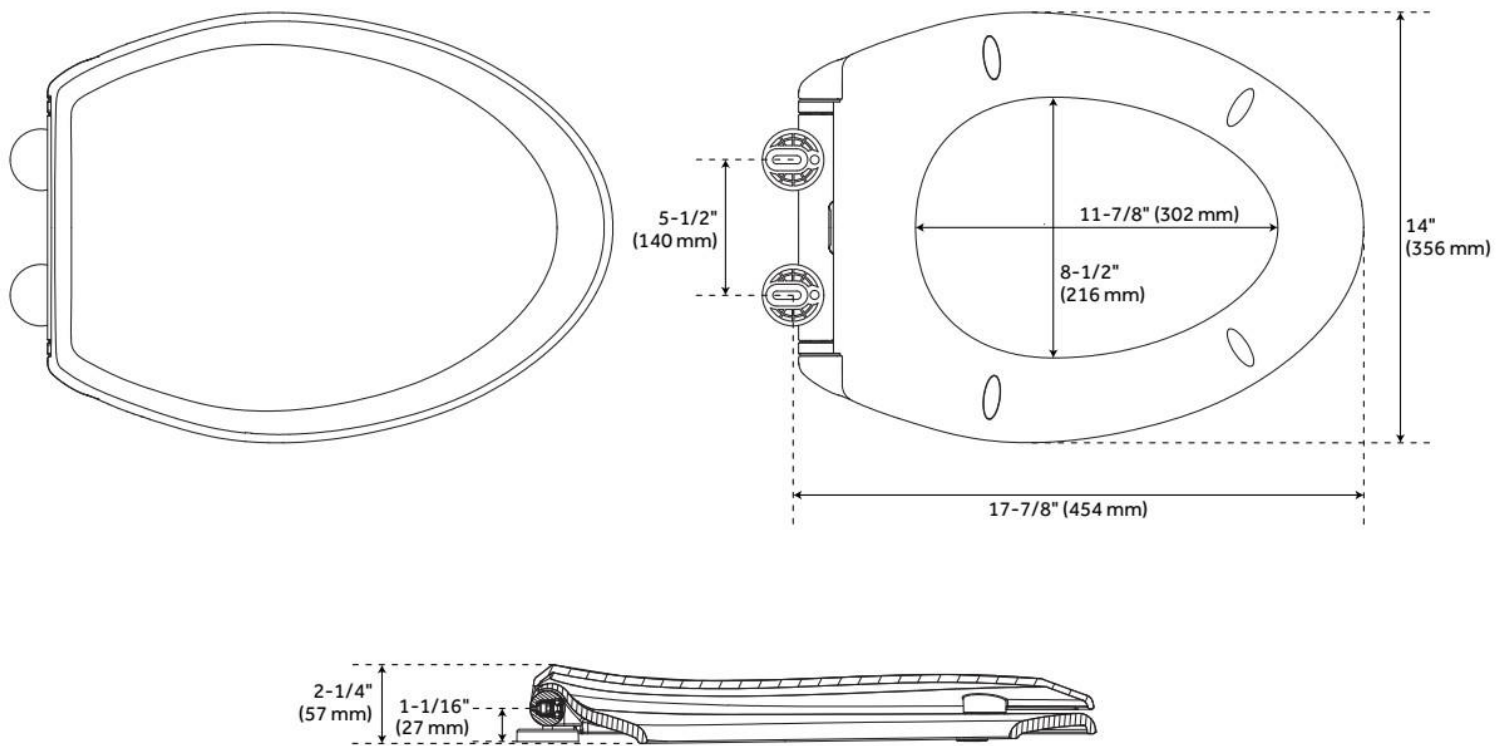

TRADITIONAL ULTRA SLIM EASY CLEAN TOILET SEAT - ELONGATED BOWL

SKU: 948379
Code: SHTSEZ200

REVISED 7/15/2024