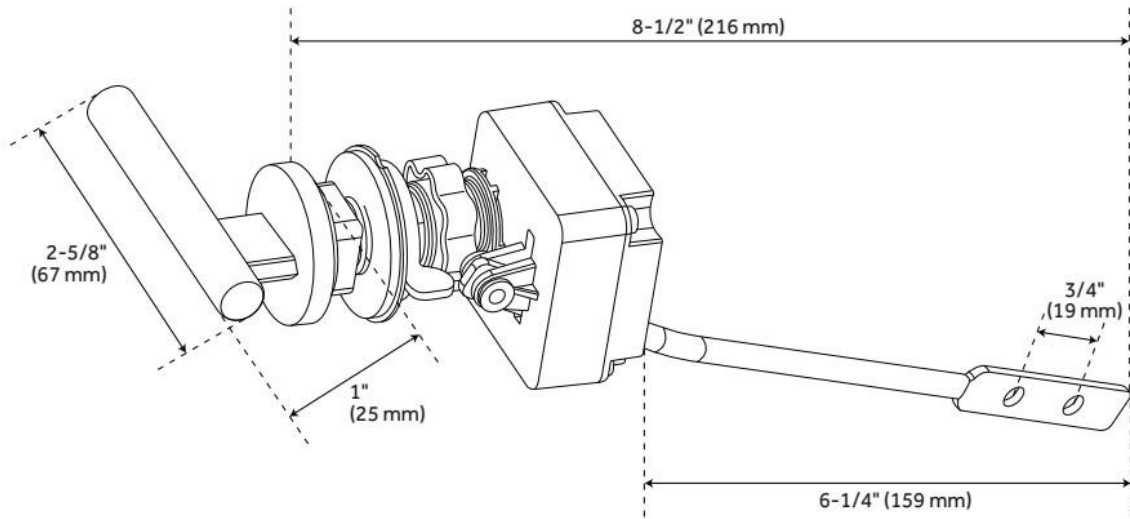

CLAYDEN TOILET FLUSH HANDLE

SKU: 953381

Code: SH430

FEATURES

Material: Metal

ADDITIONAL FEATURES

- Trip Lever Length: 8-1/2".

REVISED 1/10/2025

CLAYDEN TOILET FLUSH HANDLE

SKU: 953381

Code: SH430

REVISED 1/10/2025