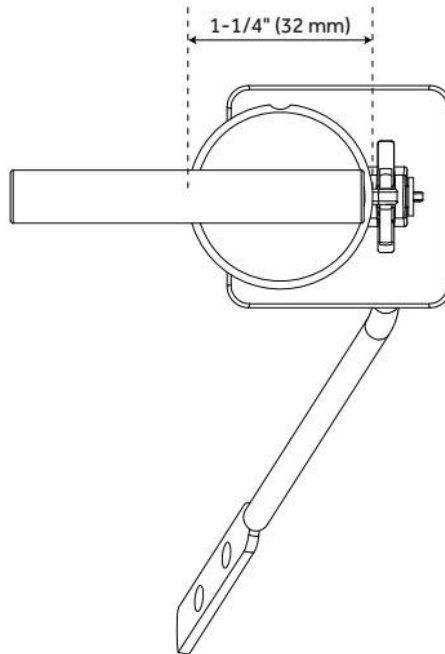

CLAYDEN TOILET FLUSH HANDLE

SKU: 953381

Code: SH430

FEATURES

Material: Metal

ADDITIONAL FEATURES

- Trip Lever Length: 8-1/2".

REVISED 1/10/2025

CLAYDEN TOILET FLUSH HANDLE

SKU: 953381

Code: SH430

REVISED 1/10/2025