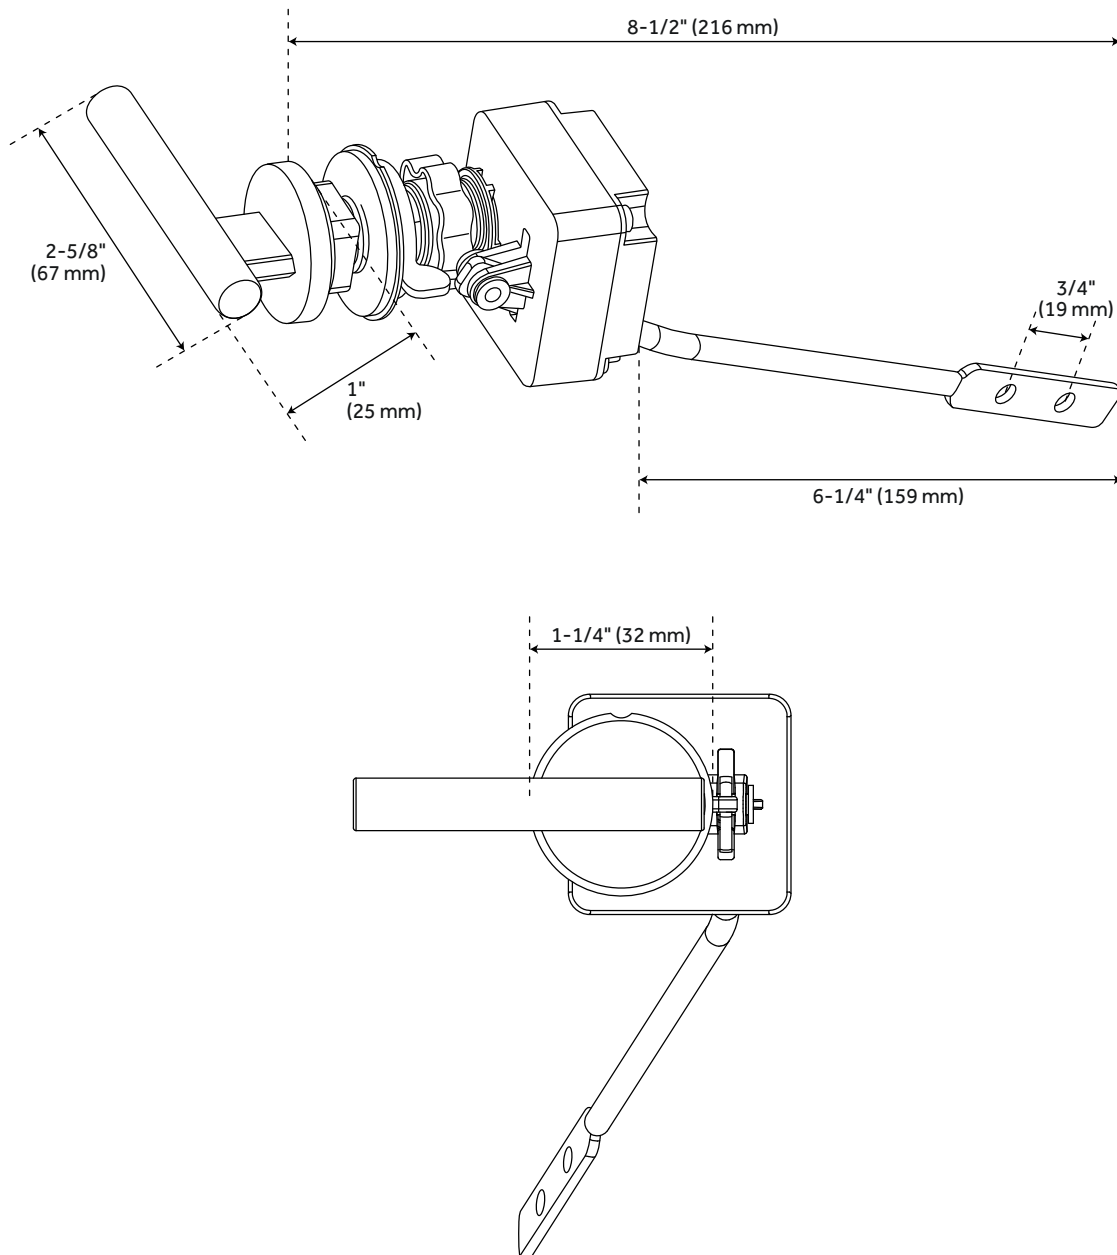

CLAYDEN TOILET TANK HANDLE

SKU: 953381
Code: SH430

FEATURES

Material: Metal
Length: 2-5/8"
Height: 1-1/4"

REVISED 3/29/2023

CLAYDEN TOILET TANK HANDLE

SKU: 953381

Code: SH430

ADDITIONAL FEATURES

- Trip Lever Length: 8-1/2".

REVISED 3/29/2023

CLAYTEN TOILET TANK HANDLE

SKU: 953381

SH430

All dimensions and specifications are nominal and may vary. Use actual products for accuracy in critical situations.