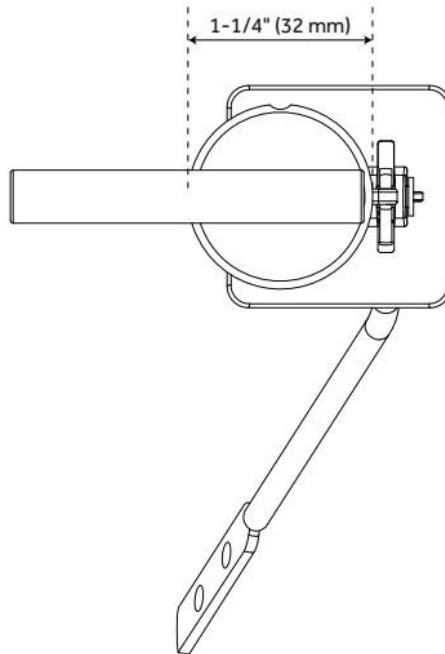

## ADDITIONAL FEATURES

- Trip Lever Length: 8-1/2".
- Handle Length: 2-5/8".
- Handle Depth: 1".
- Fits most side mount conventional toilet tanks.

REVISED 3/5/2025

# MODERN SIDE FLUSH HANDLE

SKU: 953381

Code: SH430

REVISED 3/5/2025