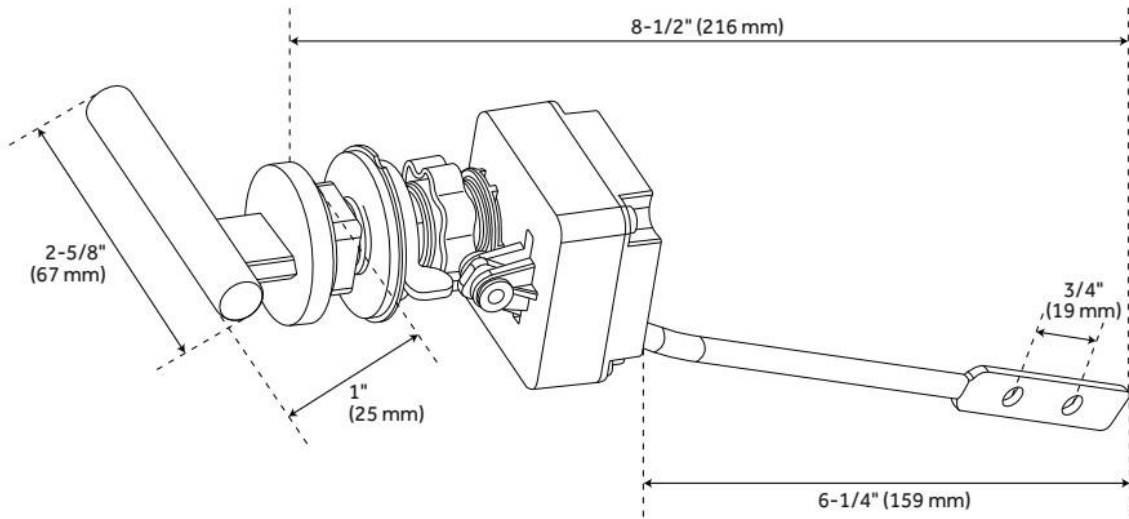

MODERN SIDE FLUSH HANDLE

SKU: 953381

Code: SH430

REVISED 3/5/2025