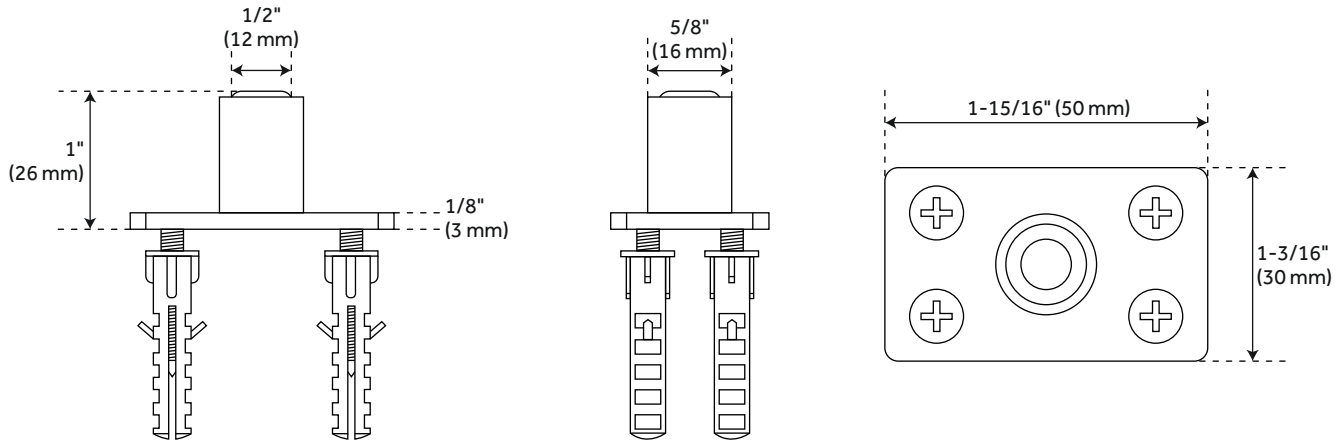

POLSON BI-FOLD BARN DOOR HARDWARE - 36" OPENING

SKU: 953402-36

HBD7000X39, HBD71111