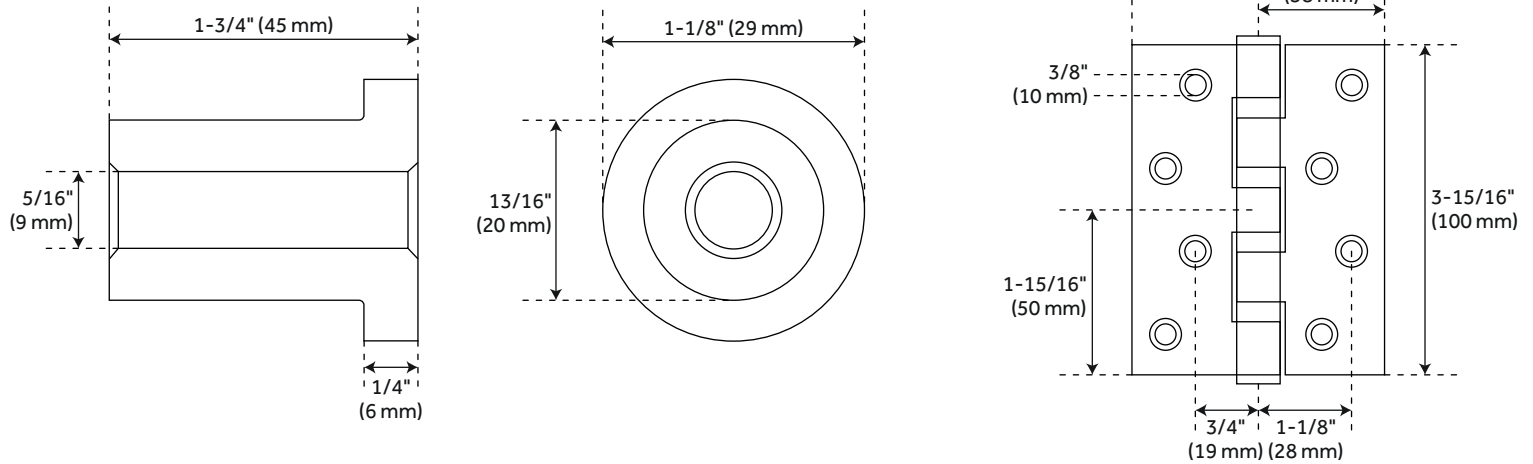

Floor Pivot and Bushing