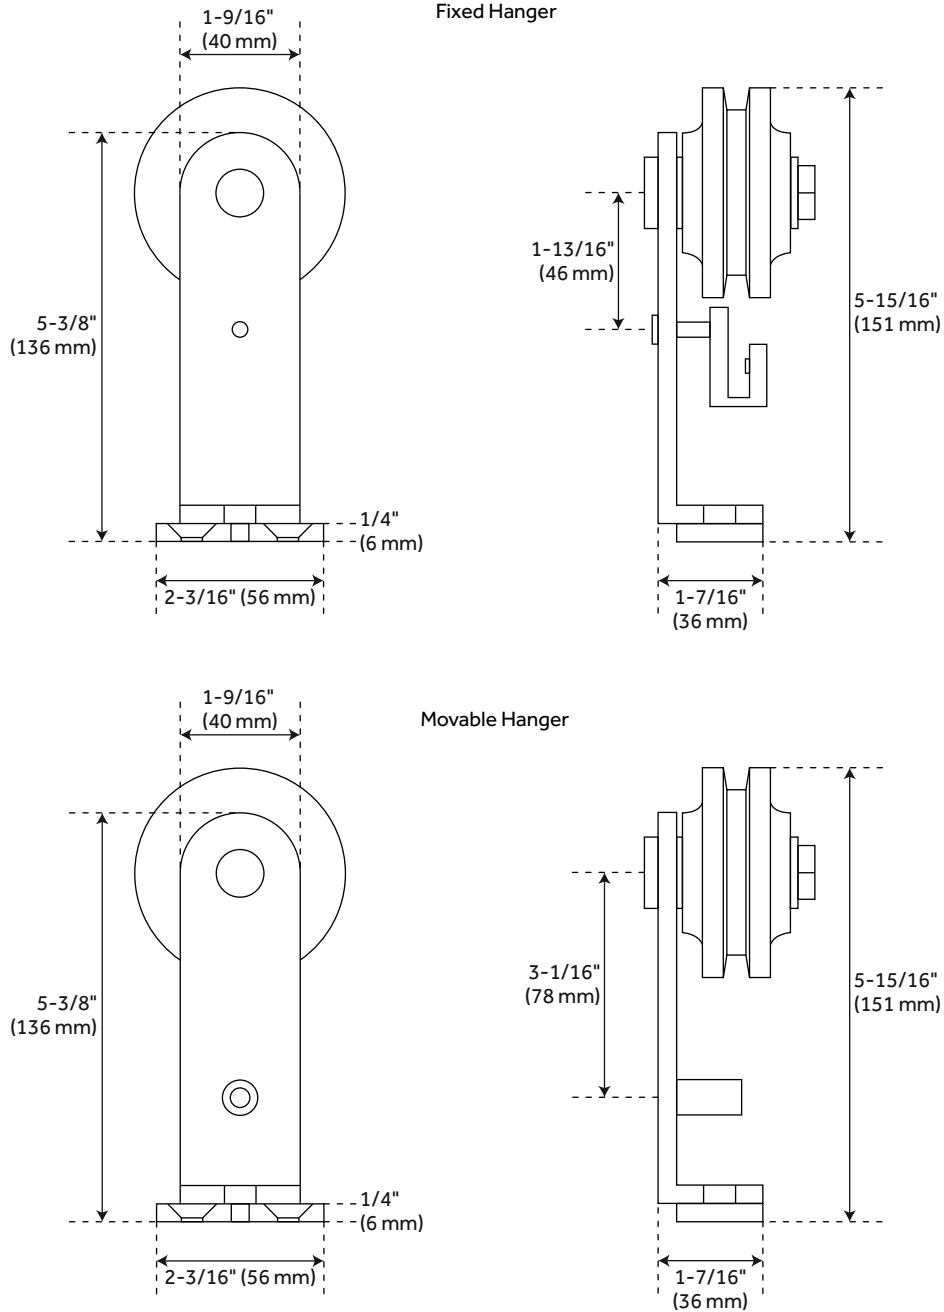

## FEATURES

Design: Modern  
Product Finish: Black  
Material: Steel  
Length: 39-3/8"  
Height: 5-15/16"  
Depth: 3-3/8"  
Mounting Hardware Included: Yes  
Mounting Hardware Concealed: No  
Mounts From: Front

# POLSON BI-FOLD BARN DOOR HARDWARE - 36" OPENING

SKU: 953402-36

HBD7000X39

All dimensions and specifications are nominal and may vary. Use actual products for accuracy in critical situations.

# POLSON BI-FOLD BARN DOOR HARDWARE - 36" OPENING

SKU: 953402-36

HBD7000X39, HBD7111

All dimensions and specifications are nominal and may vary. Use actual products for accuracy in critical situations.

# POLSON BI-FOLD BARN DOOR HARDWARE - 36" OPENING

SKU: 953402-36

HBD7000X39, HBD71111

Floor Pivot and Bushing

All dimensions and specifications are nominal and may vary. Use actual products for accuracy in critical situations.