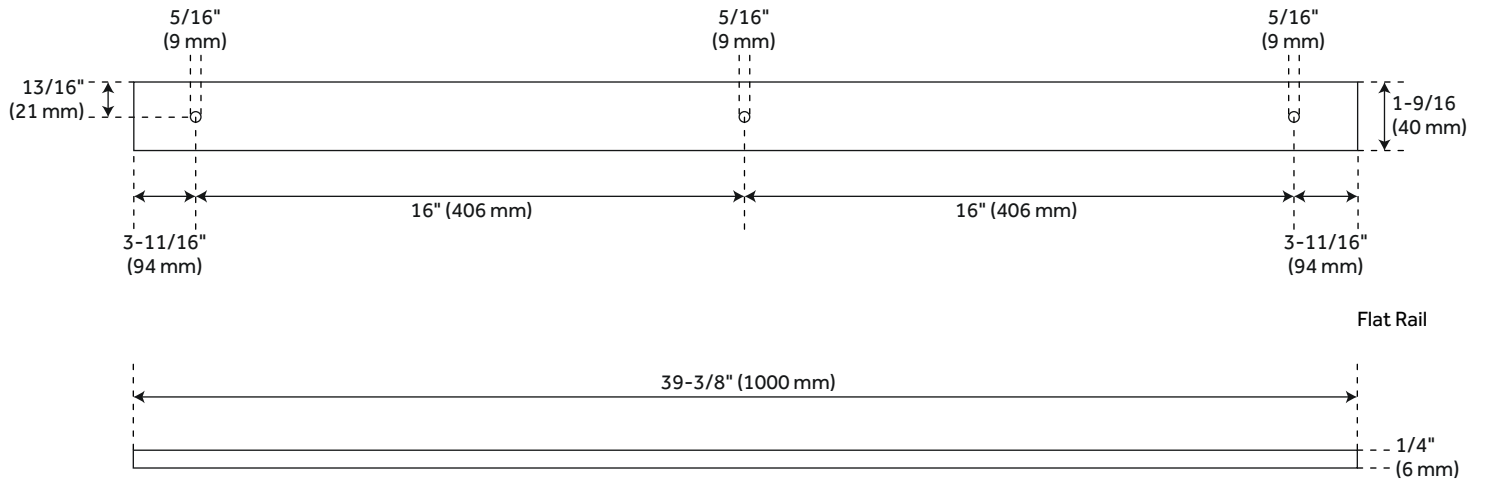

## FEATURES

Design: Modern  
Product Finish: Black  
Material: Steel  
Length: 39-3/8"  
Height: 5-15/16"  
Depth: 3-3/8"  
Mounting Hardware Included: Yes  
Mounting Hardware Concealed: No  
Mounts From: Front

# POLSON BI-FOLD BARN DOOR HARDWARE - 36" OPENING

SKU: 953402-36

HBD7000X39

All dimensions and specifications are nominal and may vary. Use actual products for accuracy in critical situations.