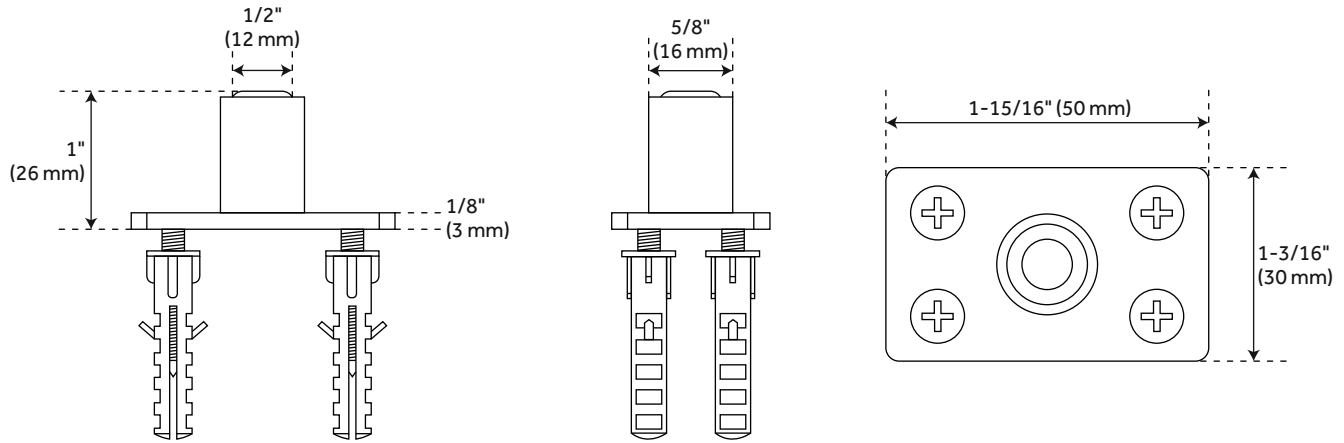

POLSON BI-FOLD BARN DOOR HARDWARE - 72" OPENING

SKU: 953402-72

FEATURES

Design: Modern
Product Finish: Black
Material: Steel
Length: 78-3/4"
Height: 5-15/16"
Depth: 3-3/8"
Mounting Hardware Included: Yes
Mounting Hardware Concealed: No
Mounts From: Front

CODES/STANDARDS

Code: HBD7000X78
REVISED 4/19/2022

POLSON BI-FOLD BARN DOOR HARDWARE - 72" OPENING

SKU: 953402-72
HBD7000X78

All dimensions and specifications are nominal and may vary. Use actual products for accuracy in critical situations.

POLSON BI-FOLD BARN DOOR HARDWARE - 72" OPENING

SKU: 953402-72

HBD7000X78, HBD7111

Fixed Hanger

Movable Hanger

All dimensions and specifications are nominal and may vary. Use actual products for accuracy in critical situations.

POLSON BI-FOLD BARN DOOR HARDWARE - 72" OPENING

SKU: 953402-72

HBD7000X78, HBD71111

Floor Pivot and Bushing

All dimensions and specifications are nominal and may vary. Use actual products for accuracy in critical situations.