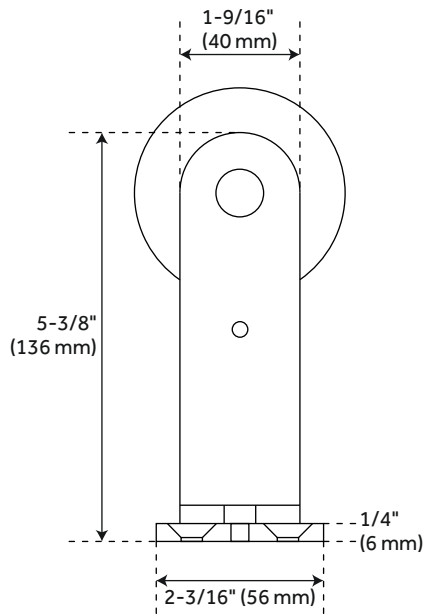

POLSON BI-FOLD BARN DOOR HARDWARE - 72" OPENING

SKU: 953402-72

FEATURES

Design: Modern
Product Finish: Black
Material: Steel
Length: 78-3/4"
Height: 5-15/16"
Depth: 3-3/8"
Mounting Hardware Included: Yes
Mounting Hardware Concealed: No
Mounts From: Front

CODES/STANDARDS

Code: HBD7000X78
REVISED 4/19/2022

POLSON BI-FOLD BARN DOOR HARDWARE - 72" OPENING

SKU: 953402-72
HBD7000X78

All dimensions and specifications are nominal and may vary. Use actual products for accuracy in critical situations.

POLSON BI-FOLD BARN DOOR HARDWARE - 72" OPENING

SKU: 953402-72

HBD7000X78, HBD7111

Fixed Hanger

Movable Hanger

All dimensions and specifications are nominal and may vary. Use actual products for accuracy in critical situations.

POLSON BI-FOLD BARN DOOR HARDWARE - 72" OPENING

SKU: 953402-72

HBD7000X78, HBD71111

Floor Pivot and Bushing

All dimensions and specifications are nominal and may vary. Use actual products for accuracy in critical situations.