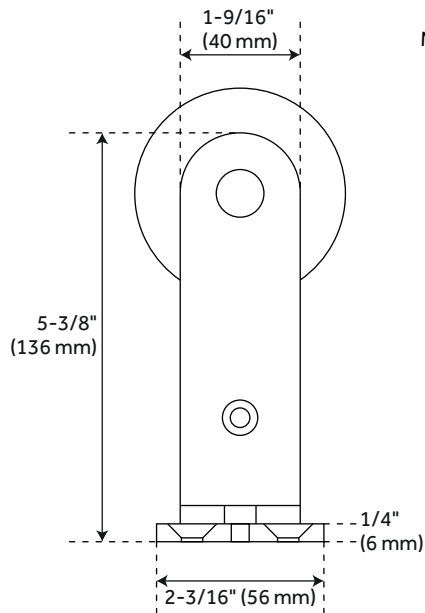

POLSON BI-FOLD BARN DOOR HARDWARE - 72" OPENING

SKU: 953402-72

FEATURES

Design: Modern
Product Finish: Black
Material: Steel
Length: 78-3/4"
Height: 5-15/16"
Depth: 3-3/8"
Mounting Hardware Included: Yes
Mounting Hardware Concealed: No
Mounts From: Front

CODES/STANDARDS

Code: HBD7000X78
REVISED 4/19/2022

POLSON BI-FOLD BARN DOOR HARDWARE - 72" OPENING

SKU: 953402-72
HBD7000X78

All dimensions and specifications are nominal and may vary. Use actual products for accuracy in critical situations.

POLSON BI-FOLD BARN DOOR HARDWARE - 72" OPENING

SKU: 953402-72

HBD7000X78, HBD7111

Fixed Hanger

Movable Hanger

All dimensions and specifications are nominal and may vary. Use actual products for accuracy in critical situations.

POLSON BI-FOLD BARN DOOR HARDWARE - 72" OPENING

SKU: 953402-72

HBD7000X78, HBD71111

Floor Pivot and Bushing

All dimensions and specifications are nominal and may vary. Use actual products for accuracy in critical situations.