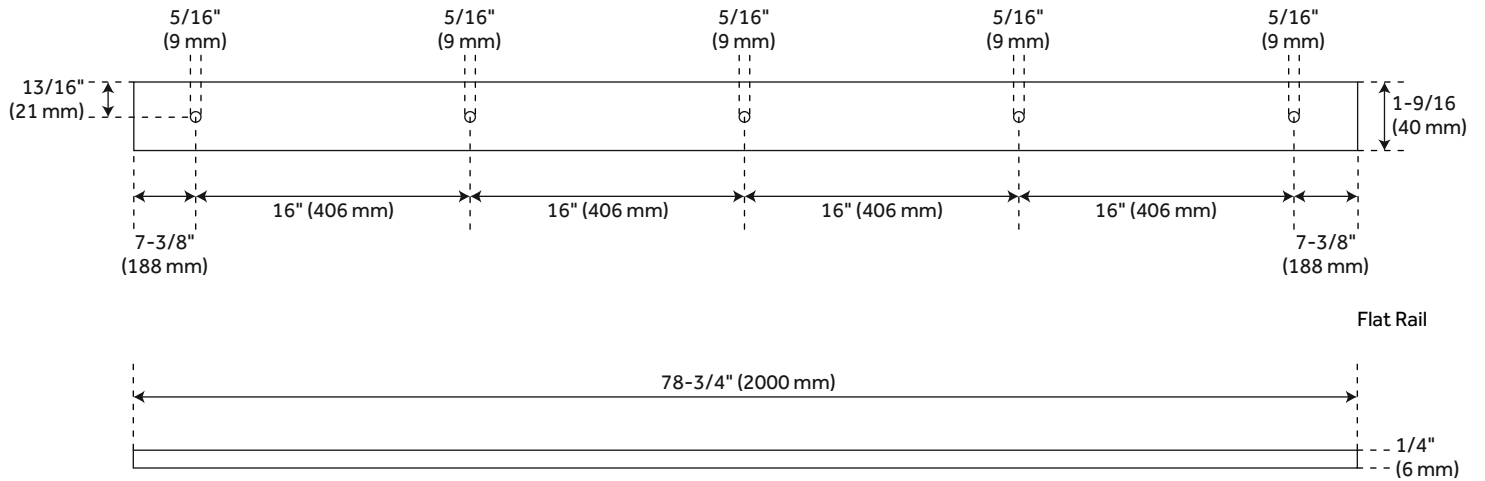

POLSON BI-FOLD BARN DOOR HARDWARE - 72" OPENING

SKU: 953402-72

FEATURES

Design: Modern
Product Finish: Black
Material: Steel
Length: 78-3/4"
Height: 5-15/16"
Depth: 3-3/8"
Mounting Hardware Included: Yes
Mounting Hardware Concealed: No
Mounts From: Front

CODES/STANDARDS

Code: HBD7000X78
REVISED 4/19/2022

POLSON BI-FOLD BARN DOOR HARDWARE - 72" OPENING

SKU: 953402-72
HBD7000X78

All dimensions and specifications are nominal and may vary. Use actual products for accuracy in critical situations.

POLSON BI-FOLD BARN DOOR HARDWARE - 72" OPENING

SKU: 953402-72

HBD7000X78, HBD7111

Fixed Hanger

Movable Hanger

All dimensions and specifications are nominal and may vary. Use actual products for accuracy in critical situations.

POLSON BI-FOLD BARN DOOR HARDWARE - 72" OPENING

SKU: 953402-72

HBD7000X78, HBD71111

Floor Pivot and Bushing

All dimensions and specifications are nominal and may vary. Use actual products for accuracy in critical situations.