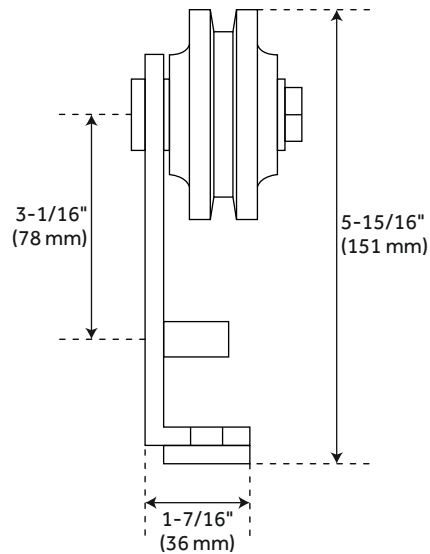

POLSON BI-FOLD BARN DOOR HARDWARE - 72" OPENING

SKU: 953402-72

FEATURES

Design: Modern
Product Finish: Black
Material: Steel
Length: 78-3/4"
Height: 5-15/16"
Depth: 3-3/8"
Mounting Hardware Included: Yes
Mounting Hardware Concealed: No
Mounts From: Front

CODES/STANDARDS

Code: HBD7000X78
REVISED 4/19/2022

POLSON BI-FOLD BARN DOOR HARDWARE - 72" OPENING

SKU: 953402-72
HBD7000X78

All dimensions and specifications are nominal and may vary. Use actual products for accuracy in critical situations.

POLSON BI-FOLD BARN DOOR HARDWARE - 72" OPENING

SKU: 953402-72

HBD7000X78, HBD7111

Fixed Hanger

Movable Hanger

All dimensions and specifications are nominal and may vary. Use actual products for accuracy in critical situations.

POLSON BI-FOLD BARN DOOR HARDWARE - 72" OPENING

SKU: 953402-72

HBD7000X78, HBD71111

Floor Pivot and Bushing

All dimensions and specifications are nominal and may vary. Use actual products for accuracy in critical situations.