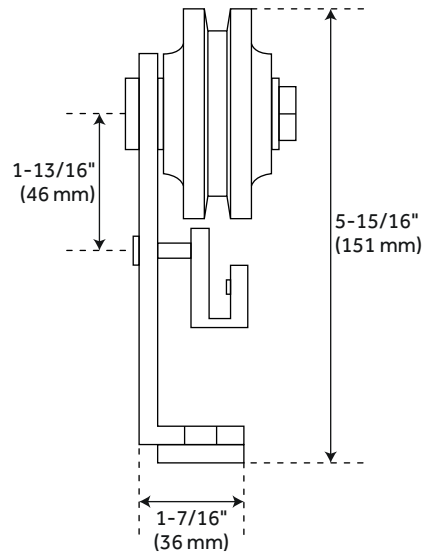

POLSON BI-FOLD BARN DOOR HARDWARE - 72" OPENING

SKU: 953402-72

FEATURES

Design: Modern
Product Finish: Black
Material: Steel
Length: 78-3/4"
Height: 5-15/16"
Depth: 3-3/8"
Mounting Hardware Included: Yes
Mounting Hardware Concealed: No
Mounts From: Front

CODES/STANDARDS

Code: HBD7000X78
REVISED 4/19/2022

POLSON BI-FOLD BARN DOOR HARDWARE - 72" OPENING

SKU: 953402-72
HBD7000X78

All dimensions and specifications are nominal and may vary. Use actual products for accuracy in critical situations.

POLSON BI-FOLD BARN DOOR HARDWARE - 72" OPENING

SKU: 953402-72

HBD7000X78, HBD7111

Fixed Hanger

Movable Hanger

All dimensions and specifications are nominal and may vary. Use actual products for accuracy in critical situations.

POLSON BI-FOLD BARN DOOR HARDWARE - 72" OPENING

SKU: 953402-72

HBD7000X78, HBD71111

Floor Pivot and Bushing

All dimensions and specifications are nominal and may vary. Use actual products for accuracy in critical situations.