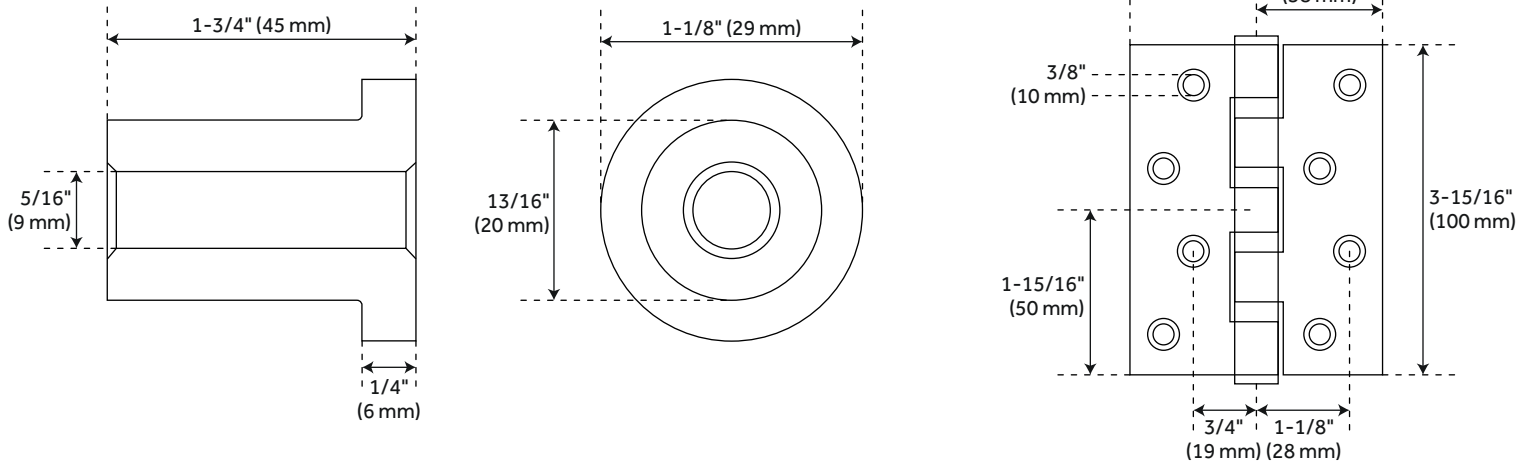

POLSON BI-FOLD BARN DOOR HARDWARE - 72" OPENING

SKU: 953402-72

FEATURES

Design: Modern
Product Finish: Black
Material: Steel
Length: 78-3/4"
Height: 5-15/16"
Depth: 3-3/8"
Mounting Hardware Included: Yes
Mounting Hardware Concealed: No
Mounts From: Front

CODES/STANDARDS

Code: HBD7000X78
REVISED 4/19/2022

POLSON BI-FOLD BARN DOOR HARDWARE - 72" OPENING

SKU: 953402-72
HBD7000X78

All dimensions and specifications are nominal and may vary. Use actual products for accuracy in critical situations.

POLSON BI-FOLD BARN DOOR HARDWARE - 72" OPENING

SKU: 953402-72

HBD7000X78, HBD7111

Fixed Hanger

Movable Hanger

All dimensions and specifications are nominal and may vary. Use actual products for accuracy in critical situations.

POLSON BI-FOLD BARN DOOR HARDWARE - 72" OPENING

SKU: 953402-72

HBD7000X78, HBD71111

Floor Pivot and Bushing

All dimensions and specifications are nominal and may vary. Use actual products for accuracy in critical situations.