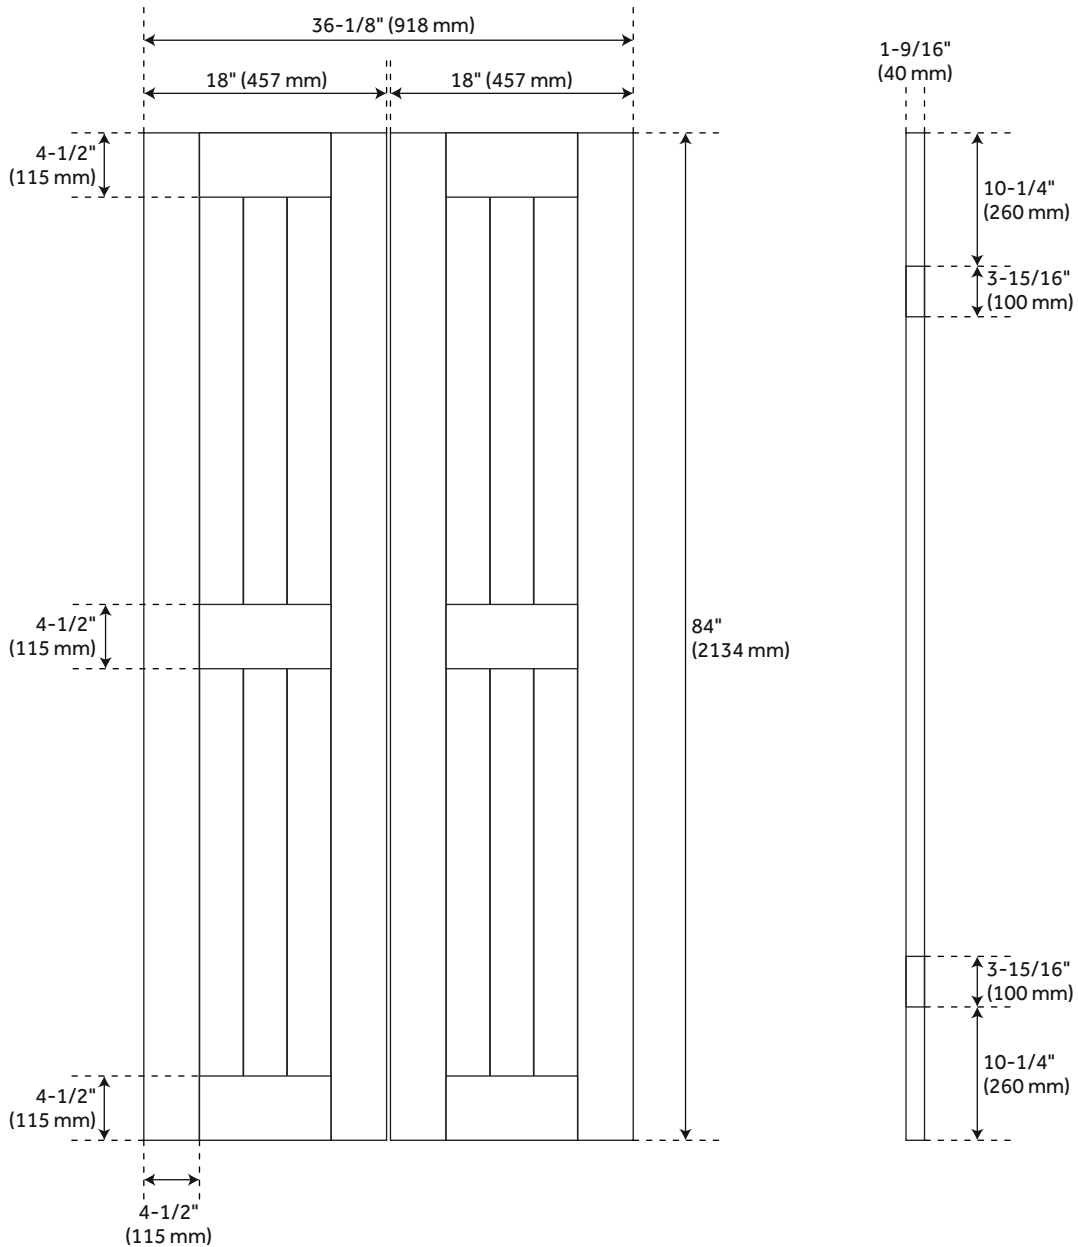

## FEATURES

Design: Modern

Product Finish: Unfinished

Material: Wood

Length: 36-1/8"

Height: 84"

Depth: 1-9/16"

Mounting Hardware Included: No

# POLSON BI-FOLD BARN DOOR

SKU: 953402-D

Code: HBD71111, HBD7000X39, HBD7000X78

## ADDITIONAL FEATURES

- Easy to assemble.
- Unfished wood.
- Optional hardware: Steel construction, black finish.
- 36-1/8"L x 84"H x 1-9/16"D.

REVISED 4/3/2023

# LETCHER BI-FOLD BARN DOOR

SKU: 953402-D

HBD7111, HBD7000X39, HBD7000X78

All dimensions and specifications are nominal and may vary. Use actual products for accuracy in critical situations.