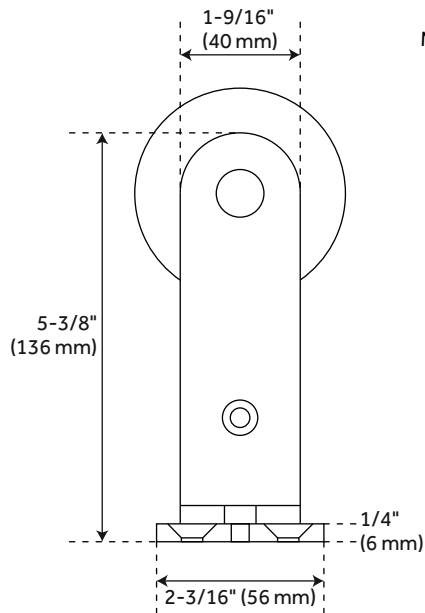

REVISED 4/19/2022

POLSON BI-FOLD BARN DOOR

SKU: 953402-D

Code: HBD71111, HBD7000X39, HBD7000X78

ADDITIONAL FEATURES

- Easy to assemble.
- Unfished wood.
- Optional hardware: Steel construction, black finish.
- Single Bi-Fold Door Hardware: 36-1/8" L x 84" H x 1-9/16" D. Single Bi-Fold Door: 39-3/8" L x 89-15/16" H x 3/8" D.
- Double Bi-Fold Door Hardware: 78-3/4" L x 5-15/16" H x 1-9/16" D. Double Bi-Fold Door: 78-3/4" L x 89-15/16" H x 3-3/8" D.

REVISED 9/18/2023

POLSON BI-FOLD BARN DOOR HARDWARE

SKU: 953402-D

Code: HBD71111, HBD7000X39, HBD7000X78

All dimensions and specifications are nominal and may vary. Use actual products for accuracy in critical situations.

POLSON BI-FOLD BARN DOOR HARDWARE

SKU: 953402-D

Code: HBD7111, HBD7000X39, HBD7000X78

Fixed Hanger

Movable Hanger

All dimensions and specifications are nominal and may vary. Use actual products for accuracy in critical situations.