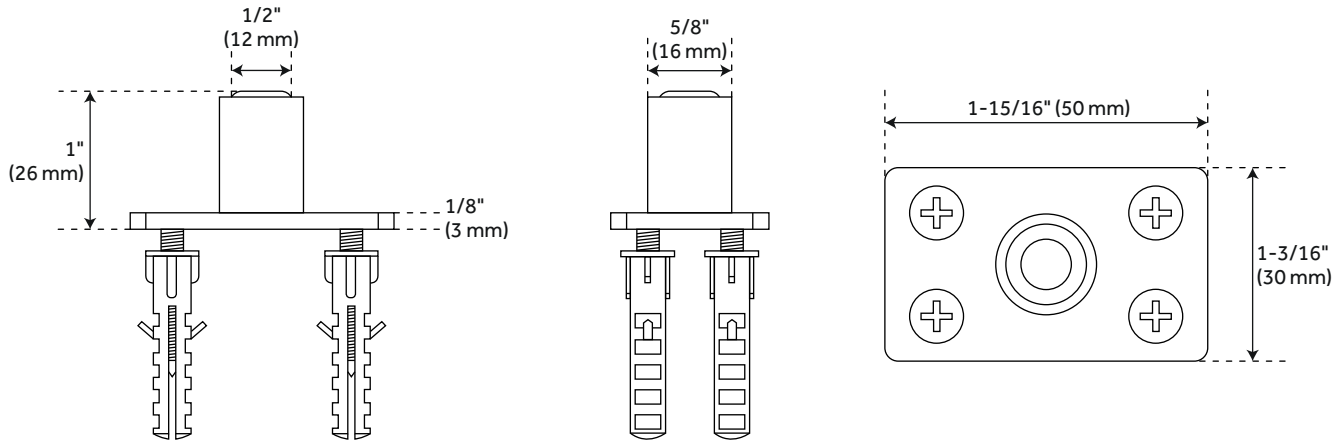

POLSON BI-FOLD BARN DOOR HARDWARE

SKU: 953402-D

Code: HBD71111, HBD7000X39, HBD7000X78SKU: