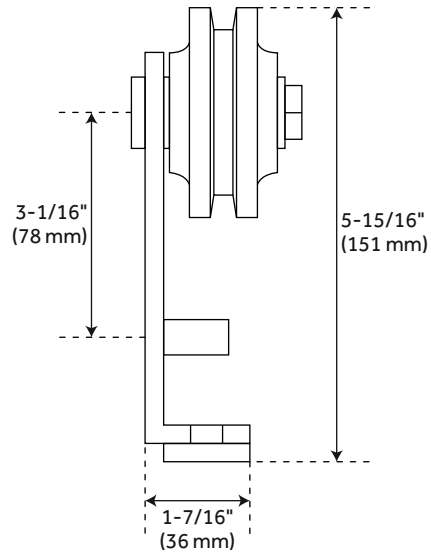

REVISED 4/19/2022

POLSON BI-FOLD BARN DOOR

SKU: 953402-D

Code: HBD71111, HBD7000X39, HBD7000X78

ADDITIONAL FEATURES

- Easy to assemble.
- Unfished wood.
- Optional hardware: Steel construction, black finish.
- Single Bi-Fold Door Hardware: 36-1/8" L x 84" H x 1-9/16" D. Single Bi-Fold Door: 39-3/8" L x 89-15/16" H x 3/8" D.
- Double Bi-Fold Door Hardware: 78-3/4" L x 5-15/16" H x 1-9/16" D. Double Bi-Fold Door: 78-3/4" L x 89-15/16" H x 3-3/8" D.

REVISED 9/18/2023

POLSON BI-FOLD BARN DOOR HARDWARE

SKU: 953402-D

Code: HBD71111, HBD7000X39, HBD7000X78

All dimensions and specifications are nominal and may vary. Use actual products for accuracy in critical situations.

POLSON BI-FOLD BARN DOOR HARDWARE

SKU: 953402-D

Code: HBD7111, HBD7000X39, HBD7000X78

Fixed Hanger

Movable Hanger

All dimensions and specifications are nominal and may vary. Use actual products for accuracy in critical situations.

POLSON BI-FOLD BARN DOOR HARDWARE

SKU: 953402-D

Code: HBD71111, HBD7000X39, HBD7000X78SKU:

Floor Pivot and Bushing

All dimensions and specifications are nominal and may vary. Use actual products for accuracy in critical situations.