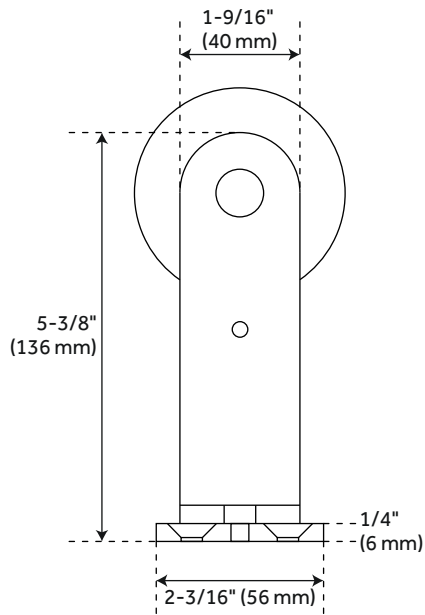

REVISED 4/19/2022

POLSON BI-FOLD BARN DOOR

SKU: 953402-D

Code: HBD71111, HBD7000X39, HBD7000X78

ADDITIONAL FEATURES

- Easy to assemble.
- Unfished wood.
- Optional hardware: Steel construction, black finish.
- Single Bi-Fold Door Hardware: 36-1/8" L x 84" H x 1-9/16" D. Single Bi-Fold Door: 39-3/8" L x 89-15/16" H x 3/8" D.
- Double Bi-Fold Door Hardware: 78-3/4" L x 5-15/16" H x 1-9/16" D. Double Bi-Fold Door: 78-3/4" L x 89-15/16" H x 3-3/8" D.

REVISED 9/18/2023

POLSON BI-FOLD BARN DOOR HARDWARE

SKU: 953402-D

Code: HBD71111, HBD7000X39, HBD7000X78

All dimensions and specifications are nominal and may vary. Use actual products for accuracy in critical situations.

POLSON BI-FOLD BARN DOOR HARDWARE

SKU: 953402-D

Code: HBD7111, HBD7000X39, HBD7000X78

Fixed Hanger

Movable Hanger

All dimensions and specifications are nominal and may vary. Use actual products for accuracy in critical situations.