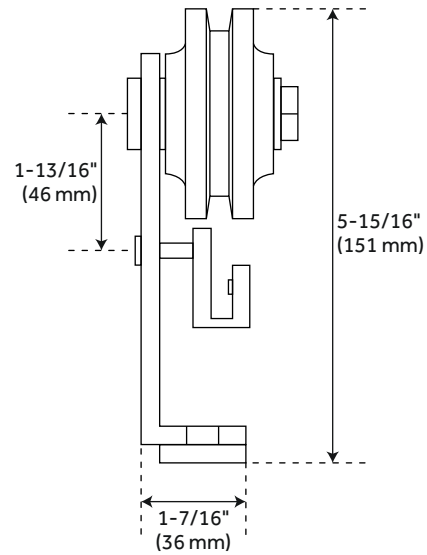

REVISED 4/19/2022

POLSON BI-FOLD BARN DOOR

SKU: 953402-D

Code: HBD71111, HBD7000X39, HBD7000X78

ADDITIONAL FEATURES

- Easy to assemble.
- Unfished wood.
- Optional hardware: Steel construction, black finish.
- Single Bi-Fold Door Hardware: 36-1/8" L x 84" H x 1-9/16" D. Single Bi-Fold Door: 39-3/8" L x 89-15/16" H x 3/8" D.
- Double Bi-Fold Door Hardware: 78-3/4" L x 5-15/16" H x 1-9/16" D. Double Bi-Fold Door: 78-3/4" L x 89-15/16" H x 3-3/8" D.

REVISED 9/18/2023

POLSON BI-FOLD BARN DOOR HARDWARE

SKU: 953402-D

Code: HBD71111, HBD7000X39, HBD7000X78

All dimensions and specifications are nominal and may vary. Use actual products for accuracy in critical situations.

POLSON BI-FOLD BARN DOOR HARDWARE

SKU: 953402-D

Code: HBD7111, HBD7000X39, HBD7000X78

Fixed Hanger

Movable Hanger

All dimensions and specifications are nominal and may vary. Use actual products for accuracy in critical situations.