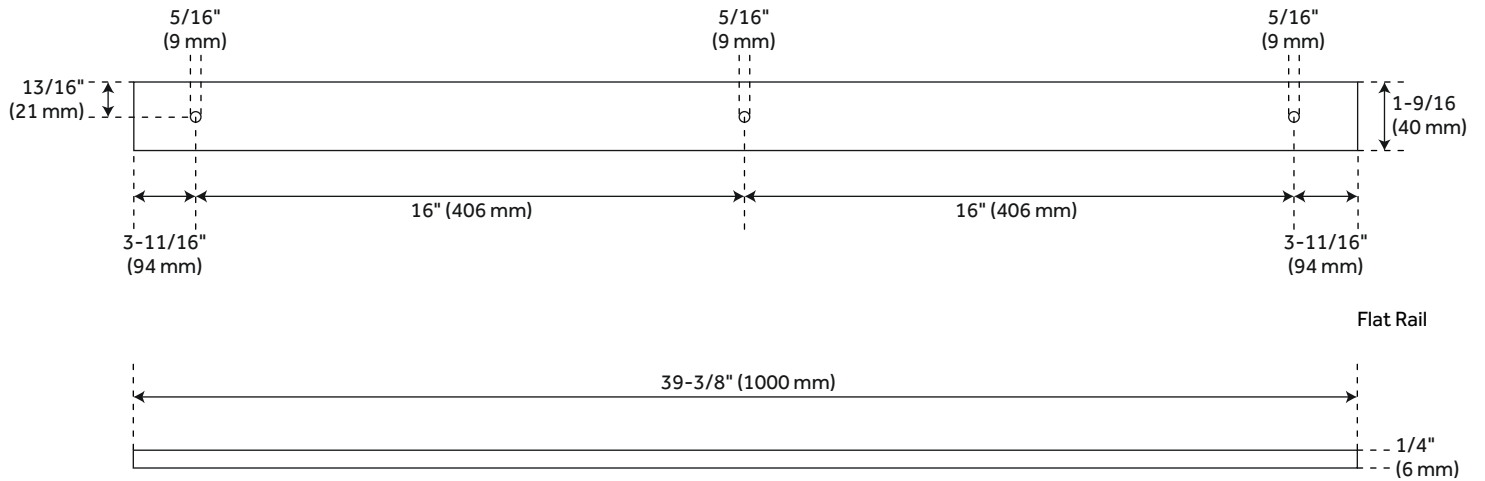

REVISED 4/19/2022

POLSON BI-FOLD BARN DOOR

SKU: 953402-D

Code: HBD71111, HBD7000X39, HBD7000X78

ADDITIONAL FEATURES

- Easy to assemble.
- Unfished wood.
- Optional hardware: Steel construction, black finish.
- Single Bi-Fold Door Hardware: 36-1/8" L x 84" H x 1-9/16" D. Single Bi-Fold Door: 39-3/8" L x 89-15/16" H x 3/8" D.
- Double Bi-Fold Door Hardware: 78-3/4" L x 5-15/16" H x 1-9/16" D. Double Bi-Fold Door: 78-3/4" L x 89-15/16" H x 3-3/8" D.

REVISED 9/18/2023

POLSON BI-FOLD BARN DOOR HARDWARE

SKU: 953402-D

Code: HBD71111, HBD7000X39, HBD7000X78

All dimensions and specifications are nominal and may vary. Use actual products for accuracy in critical situations.