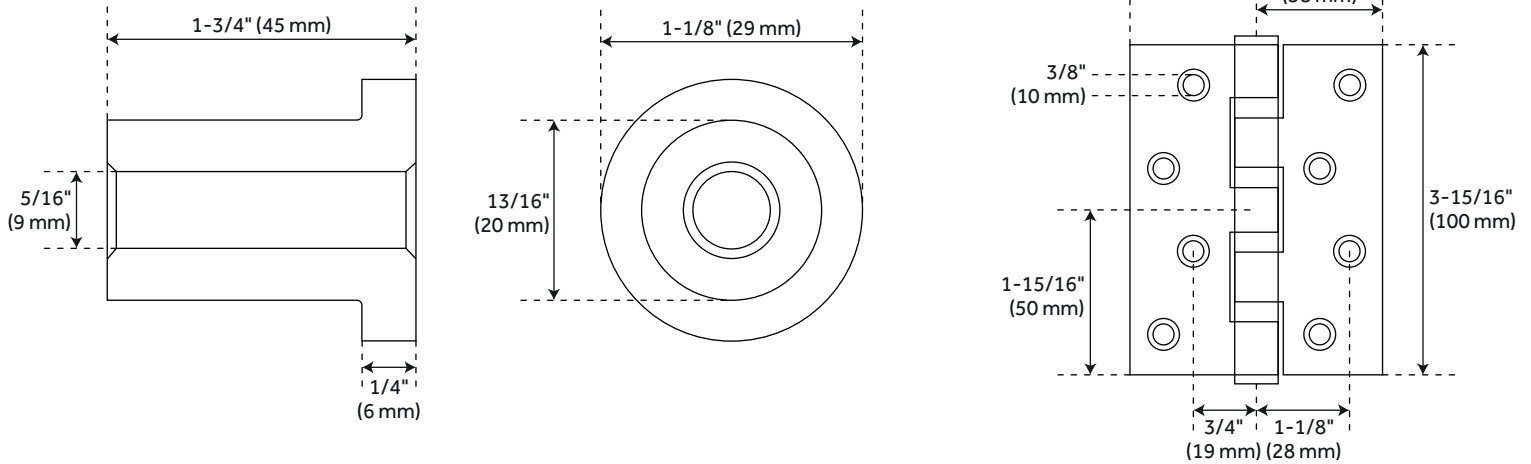

Floor Pivot and Bushing