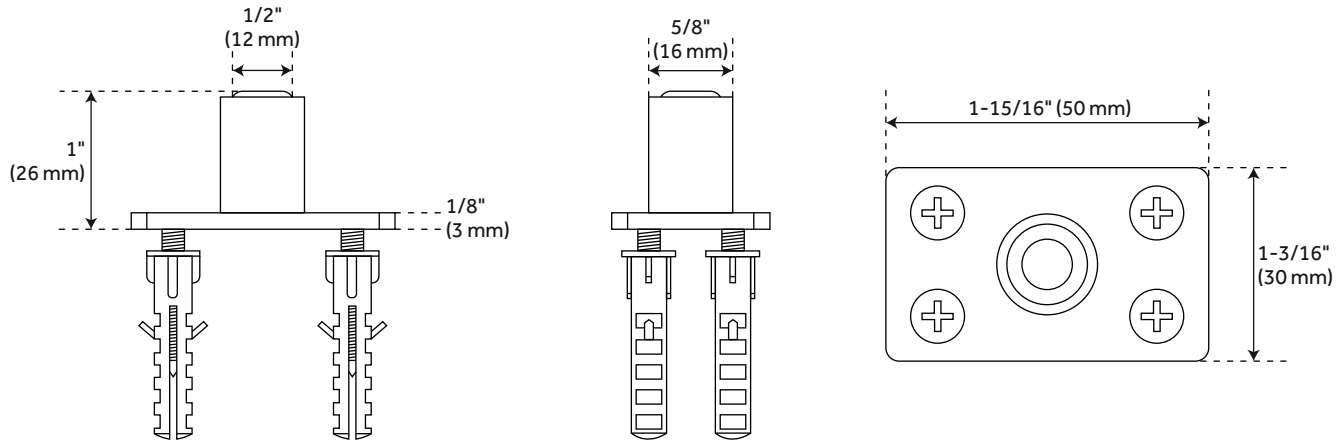

POLSON BI-FOLD BARN DOOR

SKU: 953402-D

Code: HBD71111, HBD7000X39, HBD7000X78

FEATURES

Material: Wood

ADDITIONAL FEATURES

- Door panel assembly required.
- Easy to assemble.
- Unfinished wood.
- Optional hardware: Steel construction, black finish.
- Single Bi-Fold Door Hardware: 36-1/8" L x 84" H x 1-9/16" D. Single Bi-Fold Door: 39-3/8" L x 89-15/16" H x 3-3/8" D.
- Double Bi-Fold Door Hardware: 78-3/4" L x 5-15/16" H x 1-9/16" D. Double Bi-Fold Door: 78-3/4" L x 89-15/16" H x 3-3/8" D.

REVISED 12/3/2024

POLSON BI-FOLD BARN DOOR HARDWARE - 72" OPENING

SKU: 953402-72
HBD7000X78

All dimensions and specifications are nominal and may vary. Use actual products for accuracy in critical situations.

POLSON BI-FOLD BARN DOOR HARDWARE - 72" OPENING

SKU: 953402-72

HBD7000X78, HBD7111

Fixed Hanger

Movable Hanger

All dimensions and specifications are nominal and may vary. Use actual products for accuracy in critical situations.

POLSON BI-FOLD BARN DOOR HARDWARE - 72" OPENING

SKU: 953402-72

HBD7000X78, HBD71111

Floor Pivot and Bushing

All dimensions and specifications are nominal and may vary. Use actual products for accuracy in critical situations.