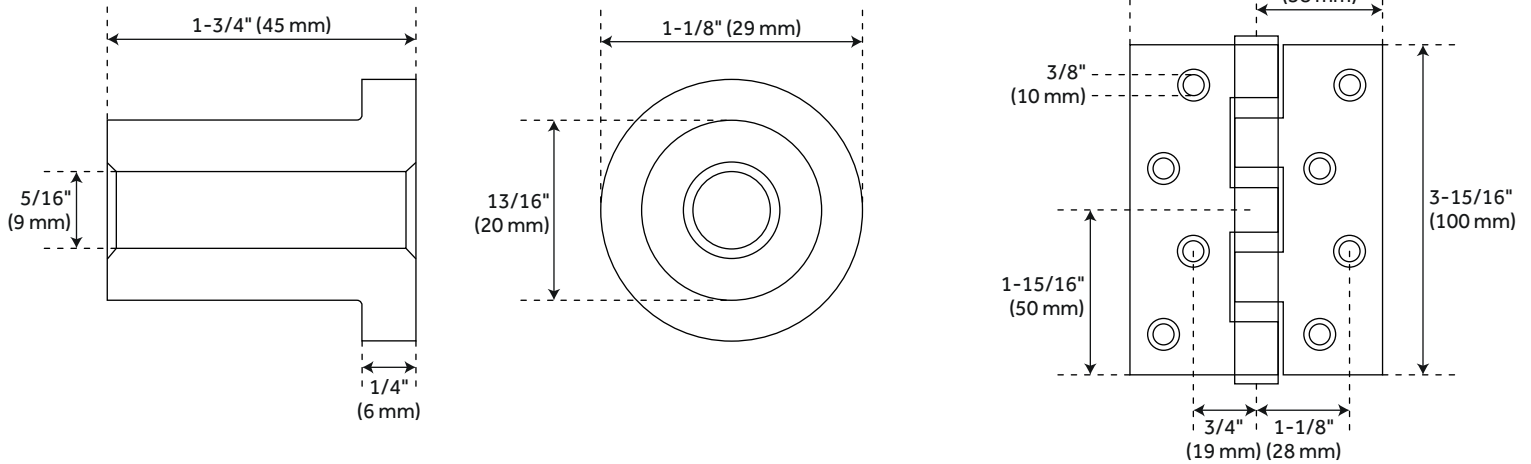

POLSON BI-FOLD BARN DOOR

SKU: 953402-D

Code: HBD71111, HBD7000X39, HBD7000X78

FEATURES

Material: Wood

ADDITIONAL FEATURES

- Door panel assembly required.
- Easy to assemble.
- Unfinished wood.
- Optional hardware: Steel construction, black finish.
- Single Bi-Fold Door Hardware: 36-1/8" L x 84" H x 1-9/16" D. Single Bi-Fold Door: 39-3/8" L x 89-15/16" H x 3-3/8" D.
- Double Bi-Fold Door Hardware: 78-3/4" L x 5-15/16" H x 1-9/16" D. Double Bi-Fold Door: 78-3/4" L x 89-15/16" H x 3-3/8" D.

POLSON BI-FOLD BARN DOOR HARDWARE - 72" OPENING

SKU: 953402-72

HBD7000X78, HBD7111

Fixed Hanger

Movable Hanger

All dimensions and specifications are nominal and may vary. Use actual products for accuracy in critical situations.

POLSON BI-FOLD BARN DOOR HARDWARE - 72" OPENING

SKU: 953402-72

HBD7000X78, HBD71111

Floor Pivot and Bushing

All dimensions and specifications are nominal and may vary. Use actual products for accuracy in critical situations.