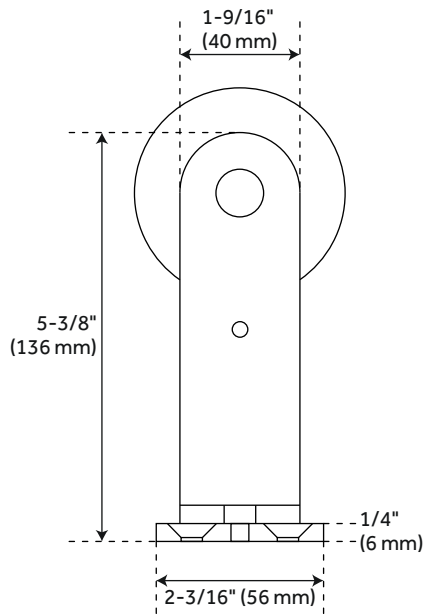

POLSON BI-FOLD BARN DOOR

SKU: 953402-D

Code: HBD71111, HBD7000X39, HBD7000X78

FEATURES

Material: Wood

ADDITIONAL FEATURES

- Door panel assembly required.
- Easy to assemble.
- Unfinished wood.
- Optional hardware: Steel construction, black finish.
- Single Bi-Fold Door Hardware: 36-1/8" L x 84" H x 1-9/16" D. Single Bi-Fold Door: 39-3/8" L x 89-15/16" H x 3-3/8" D.
- Double Bi-Fold Door Hardware: 78-3/4" L x 5-15/16" H x 1-9/16" D. Double Bi-Fold Door: 78-3/4" L x 89-15/16" H x 3-3/8" D.

REVISED 12/3/2024

POLSON BI-FOLD BARN DOOR HARDWARE - 72" OPENING

SKU: 953402-72
HBD7000X78

All dimensions and specifications are nominal and may vary. Use actual products for accuracy in critical situations.

POLSON BI-FOLD BARN DOOR HARDWARE - 72" OPENING

SKU: 953402-72

HBD7000X78, HBD7111

Fixed Hanger

Movable Hanger

All dimensions and specifications are nominal and may vary. Use actual products for accuracy in critical situations.

POLSON BI-FOLD BARN DOOR HARDWARE - 72" OPENING

SKU: 953402-72

HBD7000X78, HBD71111

Floor Pivot and Bushing

All dimensions and specifications are nominal and may vary. Use actual products for accuracy in critical situations.