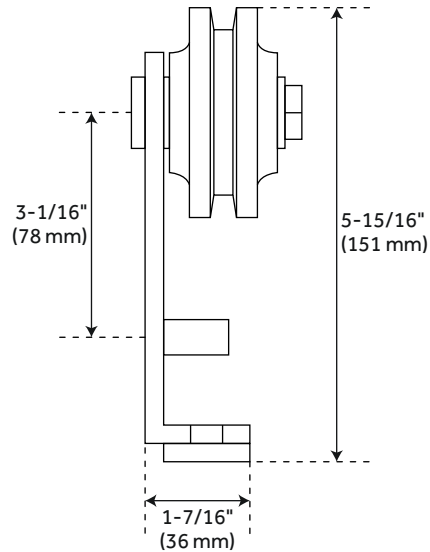

POLSON BI-FOLD BARN DOOR

SKU: 953402-D

Code: HBD71111, HBD7000X39, HBD7000X78

FEATURES

Material: Wood

ADDITIONAL FEATURES

- Door panel assembly required.
- Easy to assemble.
- Unfinished wood.
- Optional hardware: Steel construction, black finish.
- Single Bi-Fold Door Hardware: 36-1/8" L x 84" H x 1-9/16" D. Single Bi-Fold Door: 39-3/8" L x 89-15/16" H x 3-3/8" D.
- Double Bi-Fold Door Hardware: 78-3/4" L x 5-15/16" H x 1-9/16" D. Double Bi-Fold Door: 78-3/4" L x 89-15/16" H x 3-3/8" D.

REVISED 12/3/2024

POLSON BI-FOLD BARN DOOR HARDWARE - 72" OPENING

SKU: 953402-72
HBD7000X78

All dimensions and specifications are nominal and may vary. Use actual products for accuracy in critical situations.

POLSON BI-FOLD BARN DOOR HARDWARE - 72" OPENING

SKU: 953402-72

HBD7000X78, HBD7111

Fixed Hanger

Movable Hanger

All dimensions and specifications are nominal and may vary. Use actual products for accuracy in critical situations.

POLSON BI-FOLD BARN DOOR HARDWARE - 72" OPENING

SKU: 953402-72

HBD7000X78, HBD71111

Floor Pivot and Bushing

All dimensions and specifications are nominal and may vary. Use actual products for accuracy in critical situations.