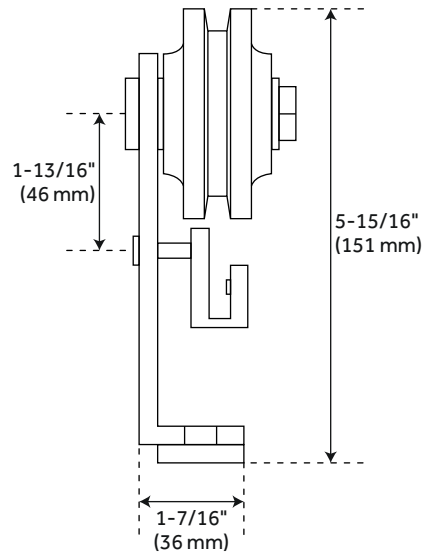

POLSON BI-FOLD BARN DOOR

SKU: 953402-D

Code: HBD71111, HBD7000X39, HBD7000X78

FEATURES

Material: Wood

ADDITIONAL FEATURES

- Door panel assembly required.
- Easy to assemble.
- Unfinished wood.
- Optional hardware: Steel construction, black finish.
- Single Bi-Fold Door Hardware: 36-1/8" L x 84" H x 1-9/16" D. Single Bi-Fold Door: 39-3/8" L x 89-15/16" H x 3-3/8" D.
- Double Bi-Fold Door Hardware: 78-3/4" L x 5-15/16" H x 1-9/16" D. Double Bi-Fold Door: 78-3/4" L x 89-15/16" H x 3-3/8" D.

REVISED 12/3/2024

POLSON BI-FOLD BARN DOOR HARDWARE - 72" OPENING

SKU: 953402-72
HBD7000X78

All dimensions and specifications are nominal and may vary. Use actual products for accuracy in critical situations.

POLSON BI-FOLD BARN DOOR HARDWARE - 72" OPENING

SKU: 953402-72

HBD7000X78, HBD7111

Fixed Hanger

Movable Hanger

All dimensions and specifications are nominal and may vary. Use actual products for accuracy in critical situations.

POLSON BI-FOLD BARN DOOR HARDWARE - 72" OPENING

SKU: 953402-72

HBD7000X78, HBD71111

Floor Pivot and Bushing

All dimensions and specifications are nominal and may vary. Use actual products for accuracy in critical situations.