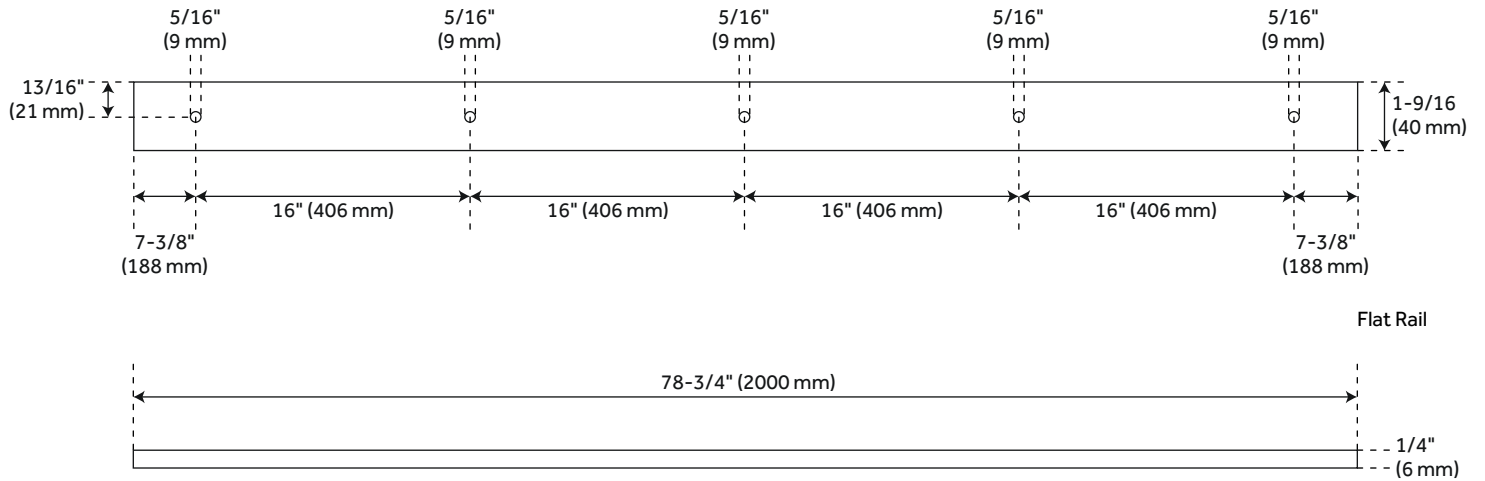

POLSON BI-FOLD BARN DOOR

SKU: 953402-D

Code: HBD71111, HBD7000X39, HBD7000X78

FEATURES

Material: Wood

ADDITIONAL FEATURES

- Door panel assembly required.
- Easy to assemble.
- Unfinished wood.
- Optional hardware: Steel construction, black finish.
- Single Bi-Fold Door Hardware: 36-1/8" L x 84" H x 1-9/16" D. Single Bi-Fold Door: 39-3/8" L x 89-15/16" H x 3-3/8" D.
- Double Bi-Fold Door Hardware: 78-3/4" L x 5-15/16" H x 1-9/16" D. Double Bi-Fold Door: 78-3/4" L x 89-15/16" H x 3-3/8" D.

REVISED 12/3/2024

POLSON BI-FOLD BARN DOOR HARDWARE - 72" OPENING

SKU: 953402-72
HBD7000X78

All dimensions and specifications are nominal and may vary. Use actual products for accuracy in critical situations.

POLSON BI-FOLD BARN DOOR HARDWARE - 72" OPENING

SKU: 953402-72

HBD7000X78, HBD7111

Fixed Hanger

Movable Hanger

All dimensions and specifications are nominal and may vary. Use actual products for accuracy in critical situations.

POLSON BI-FOLD BARN DOOR HARDWARE - 72" OPENING

SKU: 953402-72

HBD7000X78, HBD71111

Floor Pivot and Bushing

All dimensions and specifications are nominal and may vary. Use actual products for accuracy in critical situations.