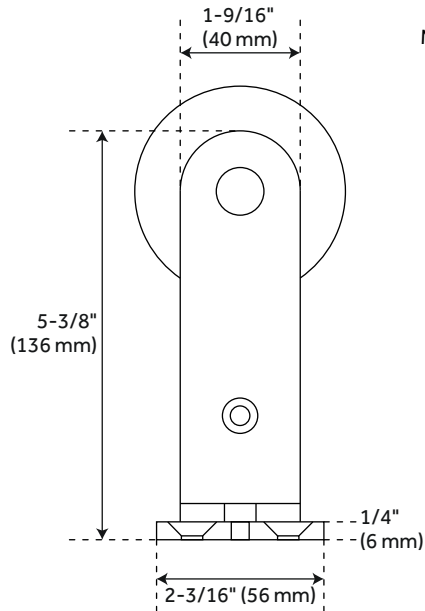

POLSON BI-FOLD BARN DOOR

SKU: 953402-D

Code: HBD71111, HBD7000X39, HBD7000X78

FEATURES

Material: Wood

ADDITIONAL FEATURES

- Door panel assembly required.
- Easy to assemble.
- Unfinished wood.
- Optional hardware: Steel construction, black finish.
- Single Bi-Fold Door Hardware: 36-1/8" L x 84" H x 1-9/16" D. Single Bi-Fold Door: 39-3/8" L x 89-15/16" H x 3-3/8" D.
- Double Bi-Fold Door Hardware: 78-3/4" L x 5-15/16" H x 1-9/16" D. Double Bi-Fold Door: 78-3/4" L x 89-15/16" H x 3-3/8" D.

REVISED 12/3/2024

POLSON BI-FOLD BARN DOOR HARDWARE - 72" OPENING

SKU: 953402-72
HBD7000X78

All dimensions and specifications are nominal and may vary. Use actual products for accuracy in critical situations.

POLSON BI-FOLD BARN DOOR HARDWARE - 72" OPENING

SKU: 953402-72

HBD7000X78, HBD7111

Fixed Hanger

Movable Hanger

All dimensions and specifications are nominal and may vary. Use actual products for accuracy in critical situations.

POLSON BI-FOLD BARN DOOR HARDWARE - 72" OPENING

SKU: 953402-72

HBD7000X78, HBD71111

Floor Pivot and Bushing

All dimensions and specifications are nominal and may vary. Use actual products for accuracy in critical situations.