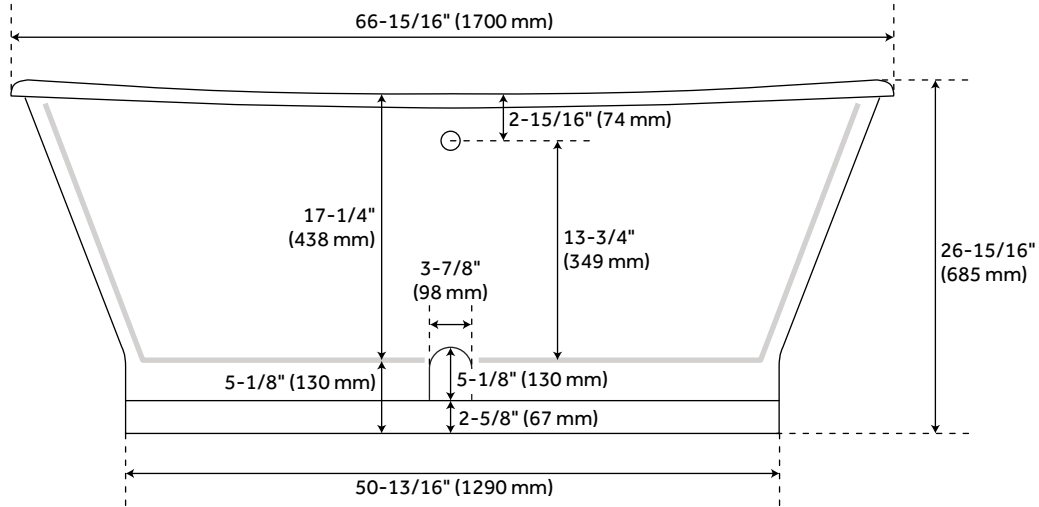

67" KATERYN BATEAU CAST IRON SKIRTED TUB - BLACK

SKU: 953420

Code: SH479777, SH479778, SH479779, SH479780, SH479781, SH479782, SH479783, SH426201, SH441848

FEATURES

Design: Traditional
Product Finish: Black
Length: 66-15/16"
Width: 26-3/4"
Height: 26-15/16"
Water Depth To Overflow: 16-1/16"
Exterior Treatment: Hand-Smoothed Painted
Interior Treatment: White Porcelain Enamel
Faucet Included: No
Shape: Oval
Tub Overflow: Yes
Tub Material: Cast Iron
Tub Interior Length: 47-1/4"
Tub Interior Width: 16"
Tap Deck: No
Faucet Drillings: Roll Top - No Drillings
Water Capacity (Gallons): 42
Tub Weight Uncrated (lbs): 488
Tub Weight Crated (lbs): 612

REVISED 3/14/2023

67" KATERYN BATEAU CAST IRON SKIRTED TUB - BLACK

SKU: 953420

Code: SH479777, SH479778, SH479779, SH479780, SH479781, SH479782, SH479783, SH426201, SH441848

ADDITIONAL FEATURES

- The paint used for this tub is lead free.
- Signature Hardware: Black is comparable to Pantone Black and Sherwin-Williams Tricorn Black SW 6258. Due to computer monitor settings, actual product color may vary slightly from photos.
- Optional Quick Connect Drop-In Drain Kit Includes:
 - Floor Plate, 1-1/2" PVC Pipe, 2" x 1-1/2" Trap Adapters, 1 Brass Threaded, 1 Brass Unthreaded Tailpiece and Plug.
 - Installs above your subfloor, but underneath your cement floor or tile, so you do not need access below the fixture.

REVISED 3/14/2023

67" KATERYN BATEAU CAST IRON SKIRTED TUB - BLACK

SKU: 953420

All dimensions and specifications are nominal and may vary. Use actual products for accuracy in critical situations.