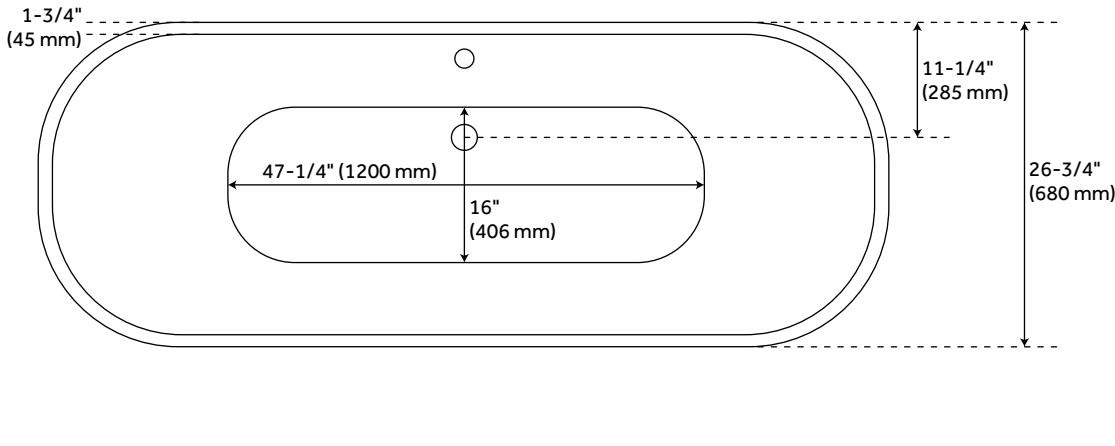

67" KATERYN BATEAU CAST IRON SKIRTED TUB - BLACK

SKU: 953420

Code: SH479777, SH479778, SH479779, SH479780, SH479781, SH479782, SH479783, SH426201, SH441848

FEATURES

Design: Traditional
Product Finish: Black
Length: 66-15/16"
Width: 26-3/4"
Height: 26-15/16"
Water Depth To Overflow: 16-1/16"
Exterior Treatment: Hand-Smoothed Painted
Interior Treatment: White Porcelain Enamel
Faucet Included: No
Shape: Oval
Tub Overflow: Yes
Tub Material: Cast Iron
Tub Interior Length: 47-1/4"
Tub Interior Width: 16"
Tap Deck: No
Faucet Drillings: Roll Top - No Drillings
Water Capacity (Gallons): 42
Tub Weight Uncrated (lbs): 488
Tub Weight Crated (lbs): 612

REVISED 3/14/2023

67" KATERYN BATEAU CAST IRON SKIRTED TUB - BLACK

SKU: 953420

Code: SH479777, SH479778, SH479779, SH479780, SH479781, SH479782, SH479783, SH426201, SH441848

ADDITIONAL FEATURES

- The paint used for this tub is lead free.
- Signature Hardware: Black is comparable to Pantone Black and Sherwin-Williams Tricorn Black SW 6258. Due to computer monitor settings, actual product color may vary slightly from photos.
- Optional Quick Connect Drop-In Drain Kit Includes:
 - Floor Plate, 1-1/2" PVC Pipe, 2" x 1-1/2" Trap Adapters, 1 Brass Threaded, 1 Brass Unthreaded Tailpiece and Plug.
 - Installs above your subfloor, but underneath your cement floor or tile, so you do not need access below the fixture.

REVISED 3/14/2023

67" KATERYN BATEAU CAST IRON SKIRTED TUB - BLACK

SKU: 953420

All dimensions and specifications are nominal and may vary. Use actual products for accuracy in critical situations.