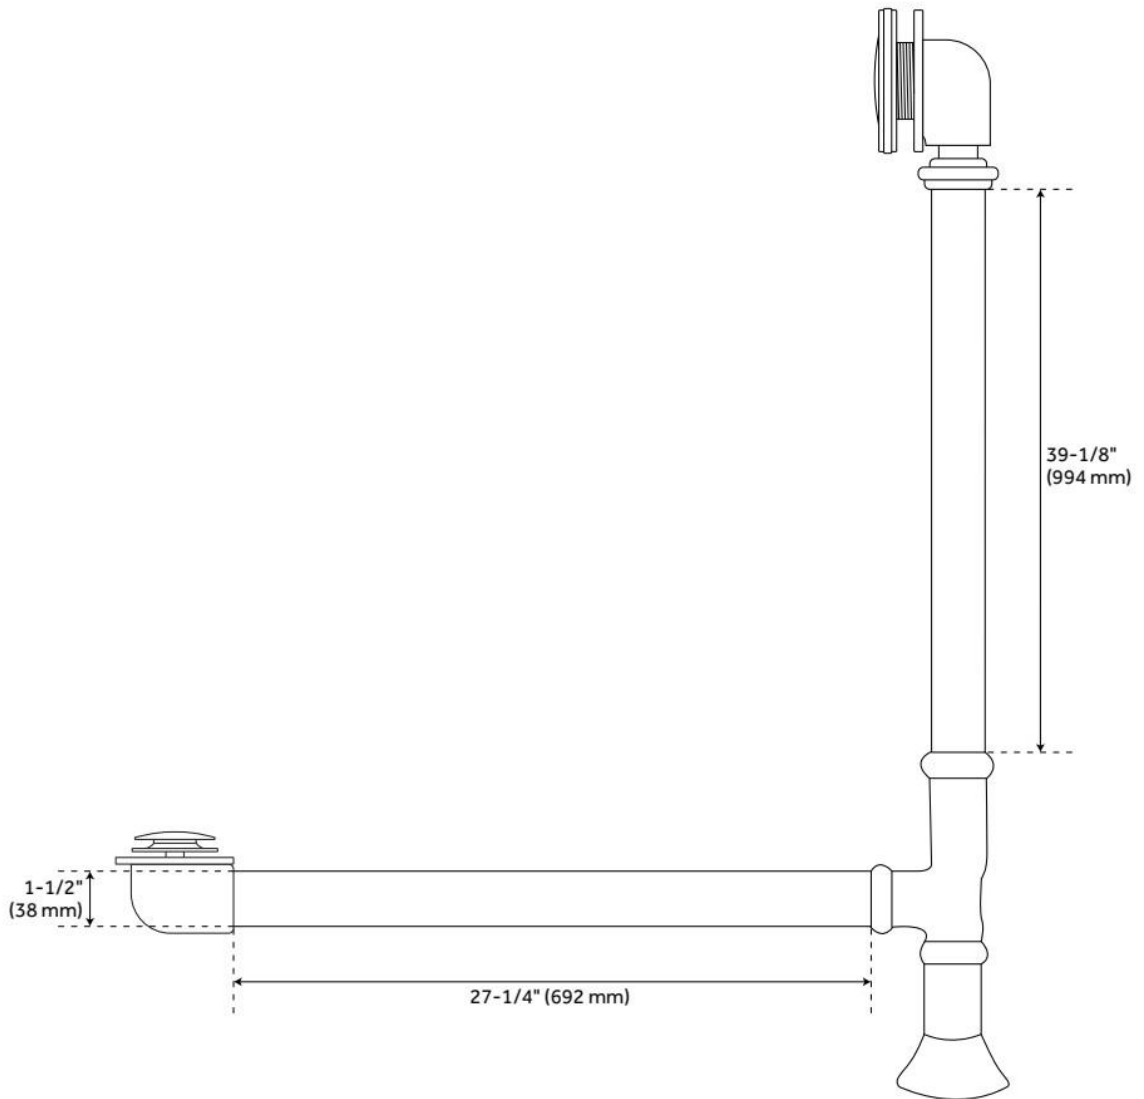

## FEATURES

Tub Material: Cast Iron

Product Finish: Black

Shape: Oval

Tub Drain Placement: Offset

Drain Included: Optional

Water Depth to Overflow: 16-1/16"

Water Capacity (Gallons): 42

## FEATURES

LISTED ID: 510721, 510720, 510729, 510724

- Product is a Signature Hardware exclusive design.
- Overflow head swivels for use on most tubs, including those with a slanted wall.
- Adjustable overflow can be used on double wall tubs.
- Made from solid brass materials.
- 1-5/16" Thread length dimensions: 27-1/4" L drain pipe, 39-1/8" H overflow pipe. Accommodates tub walls up to 7/8" thick at overflow.
- 2-3/8" thread length dimensions: 27-1/4" L drain pipe, 39-1/8" H overflow pipe. Accommodates tub walls up to 1-3/4" thick at overflow.
- 2-15/16" thread length dimensions: 27-1/4" L drain pipe, 39-1/8" H overflow pipe. Accommodates tub walls up to 2-1/2" thick at overflow.
- 3-11/16" thread length dimensions: 27-1/4" L drain pipe, 39-1/8" H overflow pipe. Accommodates tub walls up to 3-3/8" thick at overflow.
- 4-1/4" thread length dimensions: 27-1/4" L drain pipe, 39-1/8" H overflow pipe. Accommodates tub walls up to 3-3/4" thick at overflow.

# EXTENDED POP-UP TUB DRAIN - SWIVEL HEAD - DAISY WHEEL OVERFLOW - 1-1/2" TUBING

SKU: 946608

Code: SH439810, SH439814, SH438544, SH438550, SH439809, SH439797, SH439791, SH439804, SH439800, SH439818, SH439793, SH438545, SH438546, SH439817, SH439803, SH439799, SH439815, SH439801, SH439792, SH439802, SH439806, SH438547, SH439795, SH439819, SH439811, SH439812, SH438548, SH439808, SH439805, SH439796, SH439794, SH438549, SH439813, SH439807, SH439816