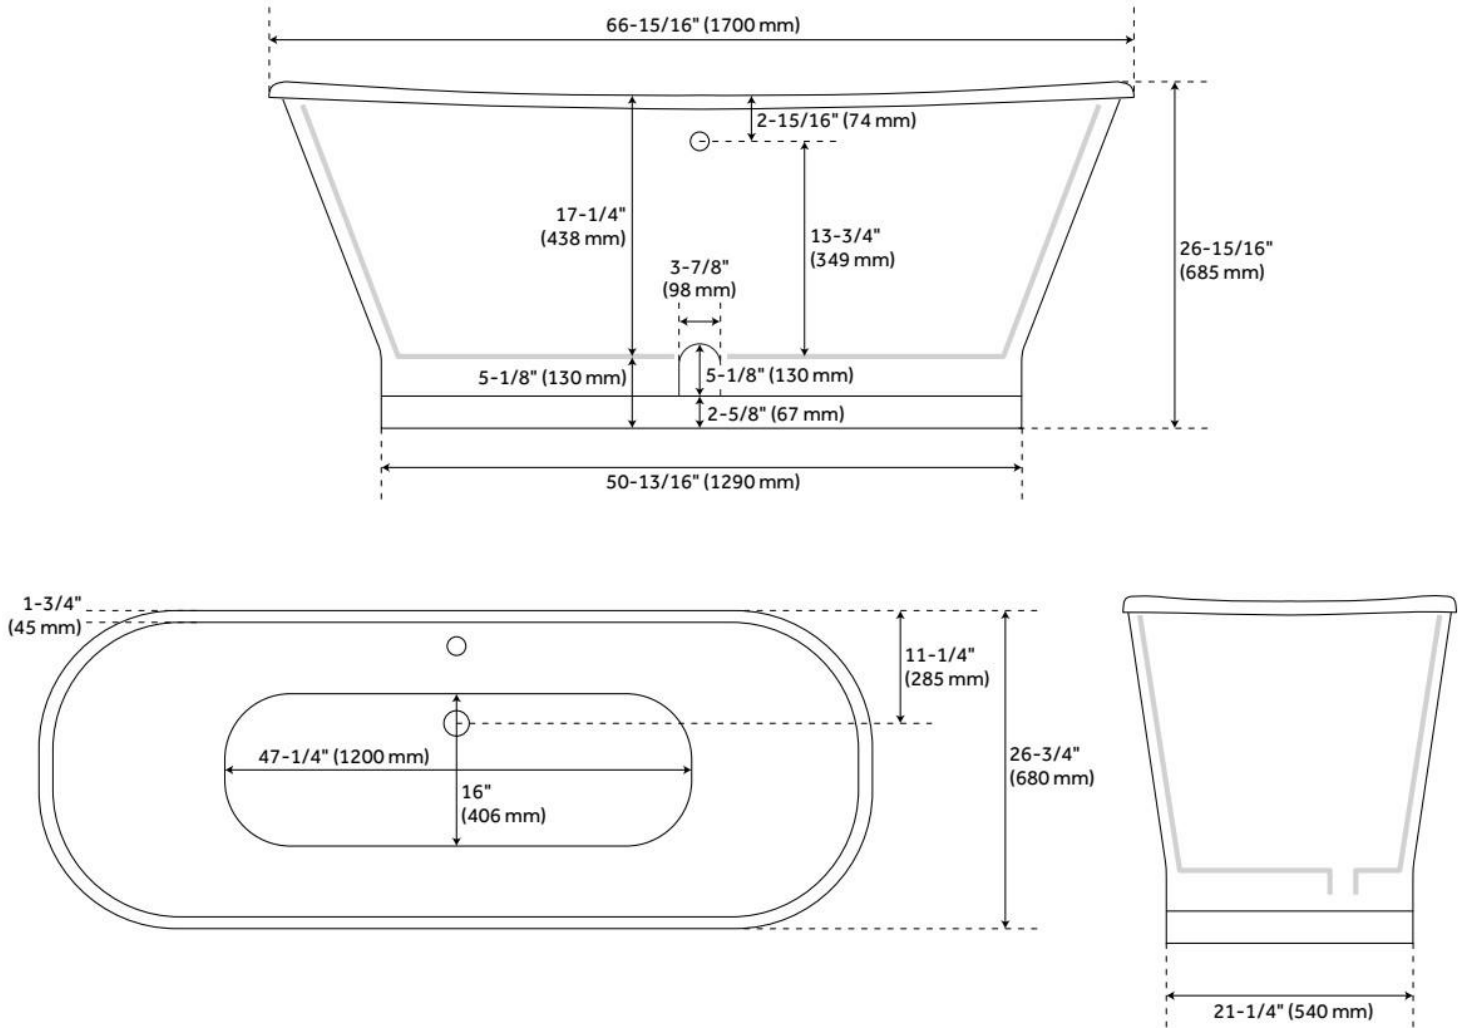

67" KATERYN BATEAU CAST IRON SKIRTED TUB - BLACK

SKU: 953421

Code: SH479777, SH479778, SH479779, SH479780, SH479781, SH479782, SH479783, SH426201

REVISED 6/20/2024