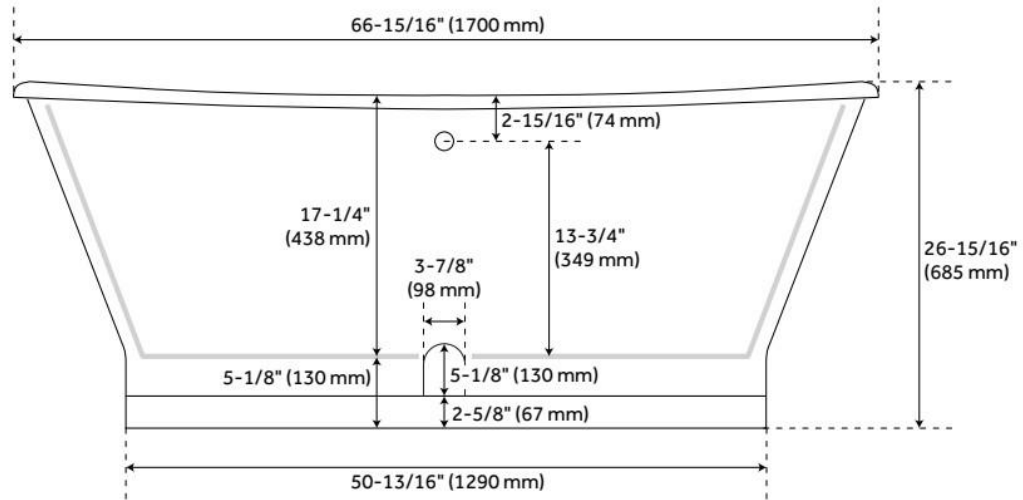

67" KATERYN BATEAU CAST IRON SKIRTED TUB - SLATE BLUE

SKU: 953425

Code: SH479791, SH479792, SH479793, SH479794, SH479795, SH479796, SH479797, SH415244

REVISED 6/18/2024