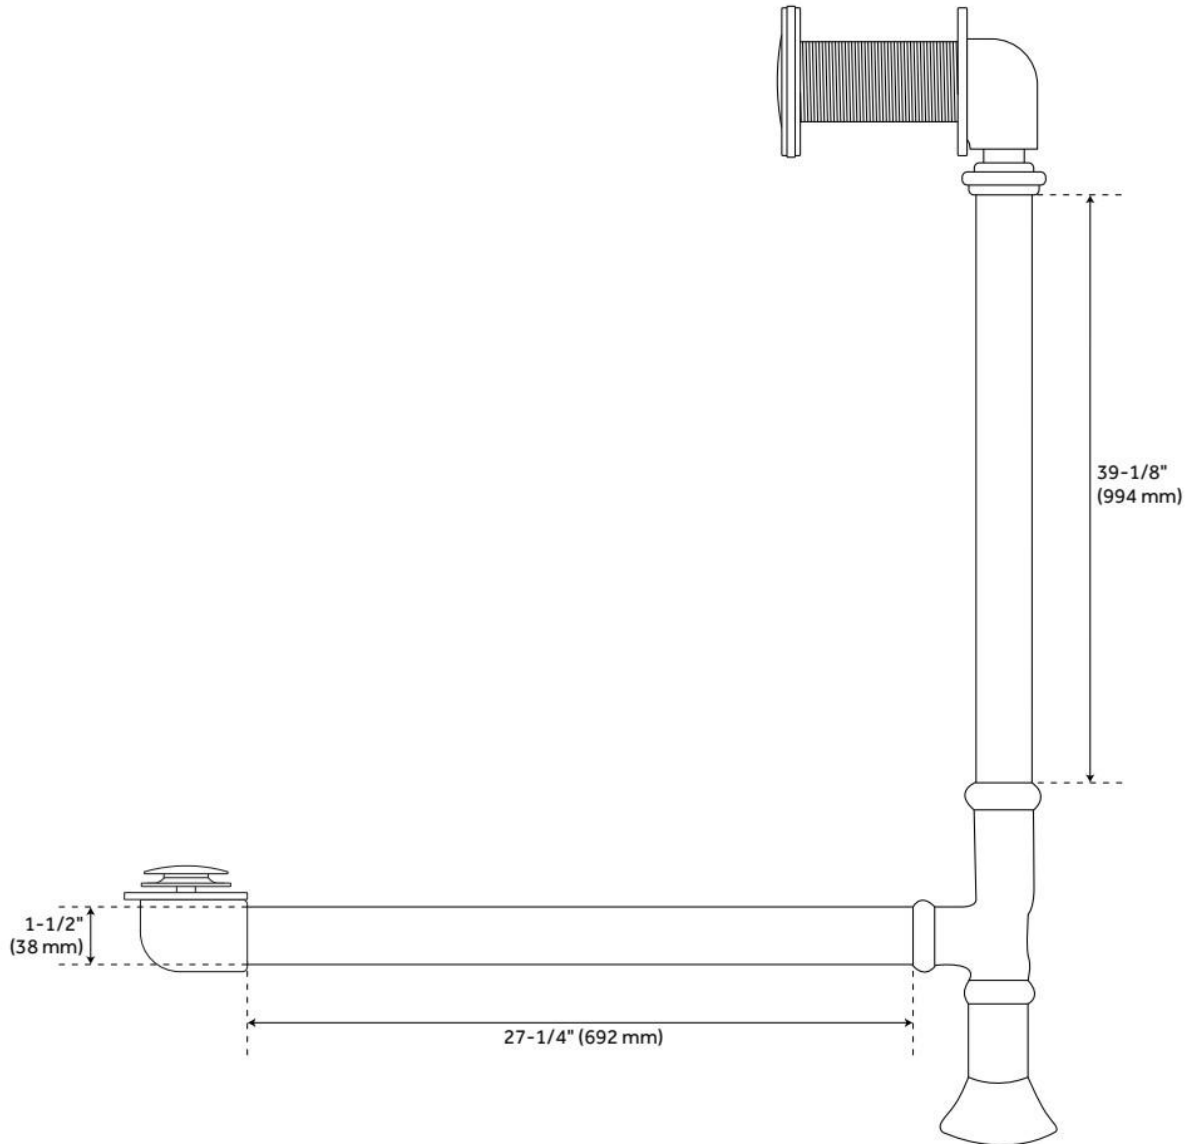

# 67" KATERYN BATEAU CAST IRON SKIRTED TUB - SLATE BLUE

SKU: 953425

Code: SH479791, SH479792, SH479793, SH479794, SH479795, SH479796, SH479797, SH415244

## FEATURES

Tub Material: Cast Iron  
Product Finish: Slate Blue  
Shape: Oval  
Tub Drain Placement: Offset  
Drain Included: Optional  
Water Depth to Overflow: 13-3/4"  
Water Capacity (Gallons): 61.27  
Built-In Adjusters: No  
Tub Weight Uncrated (lbs): 488  
Optional Accessory: 428473

## FEATURES

LISTED ID: 510720, 510721, 510724, 510729

- Product is a Signature Hardware exclusive design.
- Overflow does not have the ability to be sealed.
- Can be used on double wall tubs.
- Made from solid brass materials.
- 1-5/16" Thread length dimensions: 27-1/4" L drain pipe, 39-1/8" H overflow pipe. Accommodates tub walls up to 7/8" thick at overflow.
- 2-3/8" thread length dimensions: 27-1/4" L drain pipe, 39-1/8" H overflow pipe. Accommodates tub walls up to 1-3/4" thick at overflow.
- 2-15/16" thread length dimensions: 27-1/4" L drain pipe, 39-1/8" H overflow pipe. Accommodates tub walls up to 2-1/2" thick at overflow.
- 3-11/16" thread length dimensions: 27-1/4" L drain pipe, 39-1/8" H overflow pipe. Accommodates tub walls up to 3-3/8" thick at overflow.
- 4-1/4" thread length dimensions: 27-1/4" L drain pipe, 39-1/8" H overflow pipe. Accommodates tub walls up to 3-3/4" thick at overflow.

# EXTENDED POP-UP TUB DRAIN - SWIVEL HEAD - STANDARD OVERFLOW - 1-1/2" TUBING

SKU: 943092

Code: SH440231, SH437313, SH437314, SH437309, SH437310, SH437311, SH437312, SH440233, SH437315, SH437316, SH437317, SH437318, SH437338, SH437319, SH440232, SH437331, SH437332, SH437333, SH437334, SH437335, SH437336, SH440234, SH437320, SH437321, SH437322, SH437323, SH437324, SH437325, SH440230, SH437326, SH437327, SH437328, SH437329, SH437330, SH437337