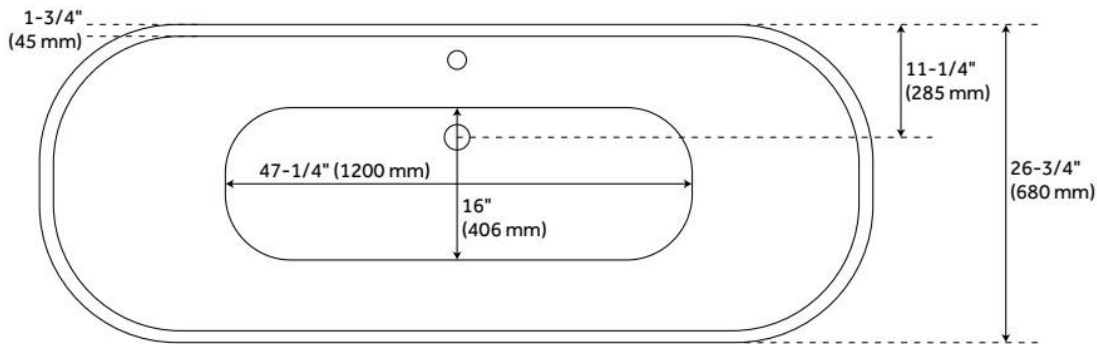

67" KATERYN BATEAU CAST IRON SKIRTED TUB - SLATE BLUE

SKU: 953425

Code: SH479791, SH479792, SH479793, SH479794, SH479795, SH479796, SH479797, SH415244

REVISED 6/18/2024