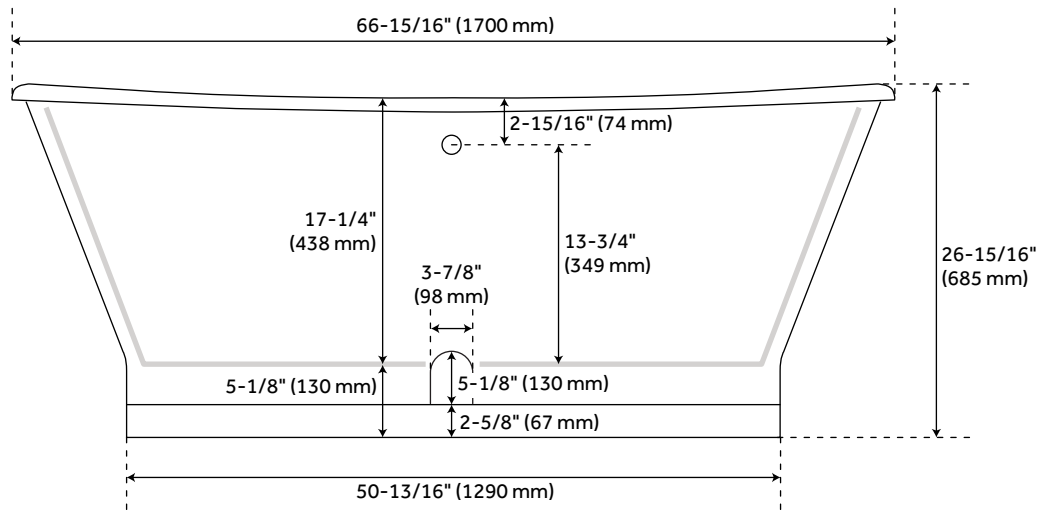

67" KATERYN BATEAU CAST IRON SKIRTED TUB

SKU: 953426

All dimensions and specifications are nominal and may vary. Use actual products for accuracy in critical situations.