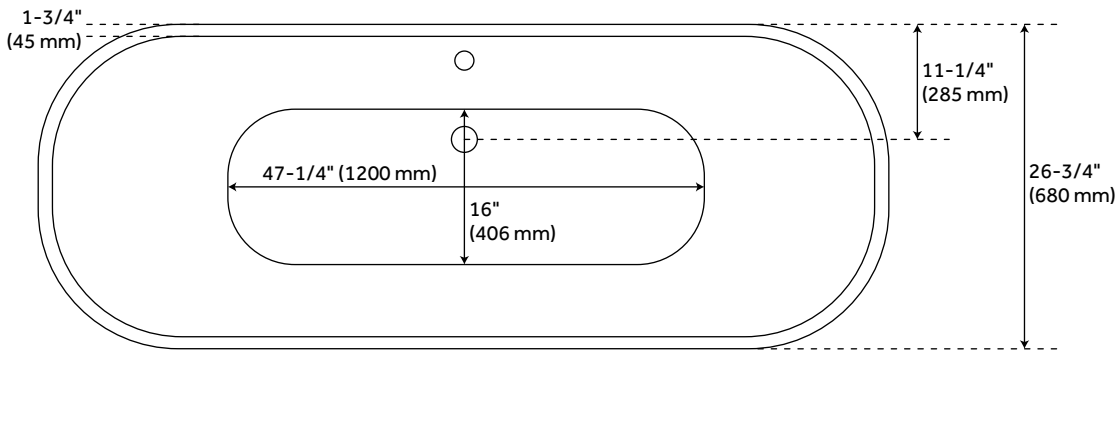

67" KATERYN BATEAU CAST IRON SKIRTED TUB

SKU: 953426

All dimensions and specifications are nominal and may vary. Use actual products for accuracy in critical situations.