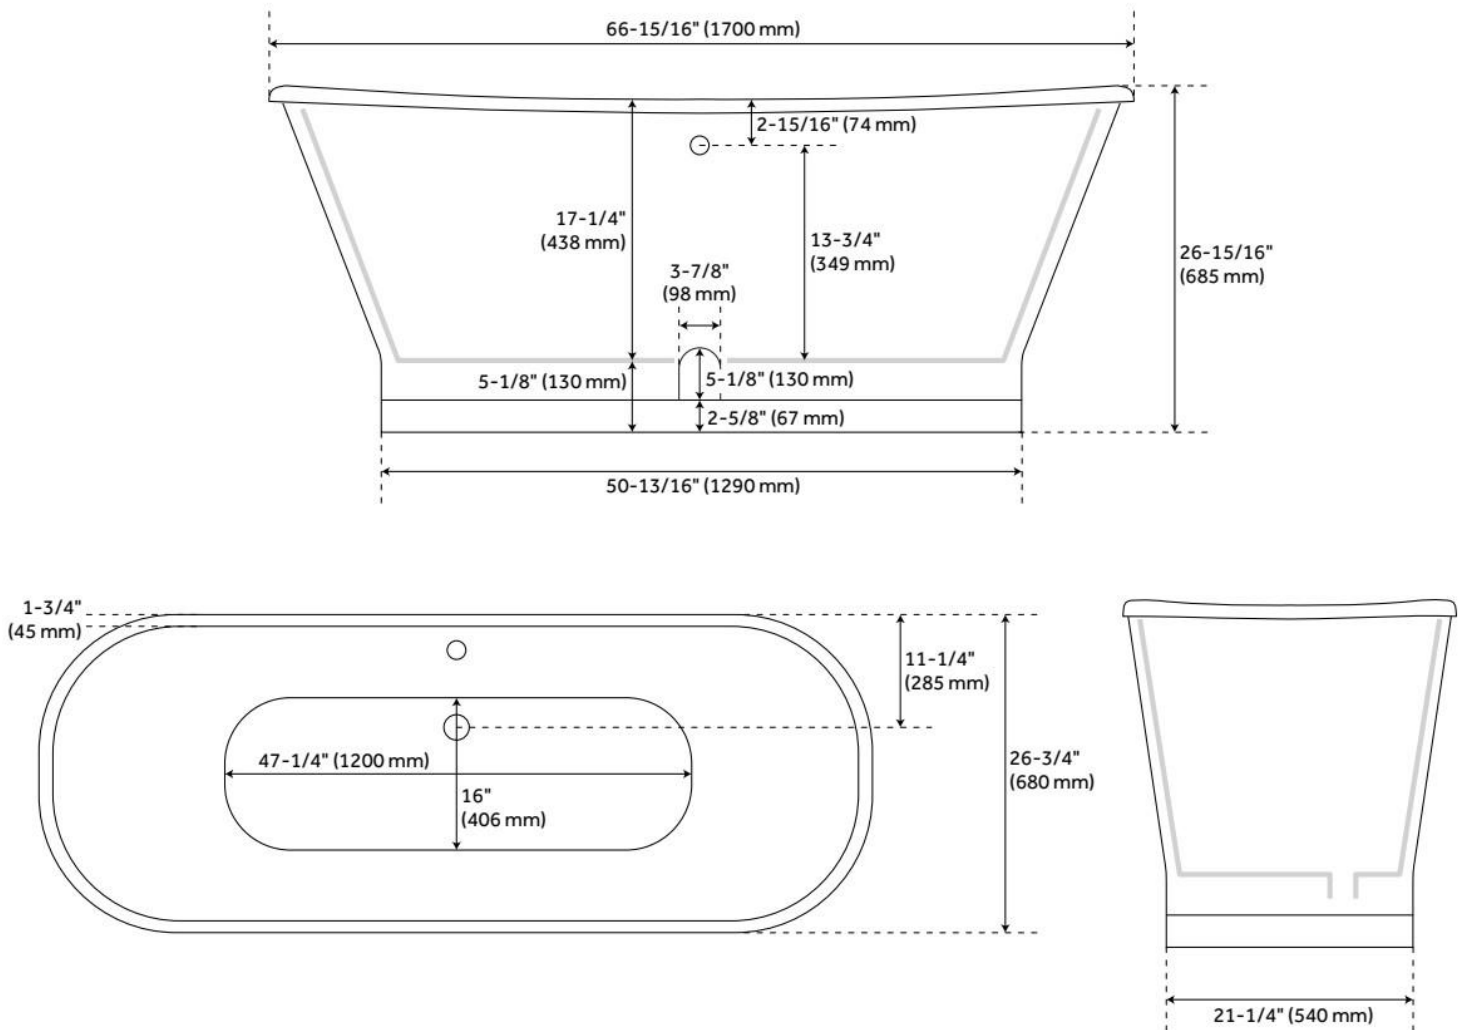

## FEATURES

Tub Material: Cast Iron

Product Finish: White

Shape: Oval

Tub Drain Placement: Offset

Drain Included: Optional

Water Depth to Overflow: 14-1/2"

Water Capacity (Gallons): 47

Built-In Adjusters: Yes

Tub Weight Uncrated (lbs): 462

Optional Accessory: 428473

LISTED ID: 510720, 510721, 510724, 510729

# 67" KATERYN BATEAU CAST IRON SKIRTED TUB

SKU: 953427

Code: SH479749, SH479750, SH479751, SH479752, SH479753, SH479754, SH479755, SH282259

REVISED 6/19/2024

## FEATURES

LISTED ID: 510721, 510720, 510729, 510724

- Product is a Signature Hardware exclusive design.
- Overflow head swivels for use on most tubs, including those with a slanted wall.
- Adjustable overflow can be used on double wall tubs.
- Made from solid brass materials.
- 1-5/16" Thread length dimensions: 27-1/4" L drain pipe, 39-1/8" H overflow pipe. Accommodates tub walls up to 7/8" thick at overflow.
- 2-3/8" thread length dimensions: 27-1/4" L drain pipe, 39-1/8" H overflow pipe. Accommodates tub walls up to 1-3/4" thick at overflow.
- 2-15/16" thread length dimensions: 27-1/4" L drain pipe, 39-1/8" H overflow pipe. Accommodates tub walls up to 2-1/2" thick at overflow.
- 3-11/16" thread length dimensions: 27-1/4" L drain pipe, 39-1/8" H overflow pipe. Accommodates tub walls up to 3-3/8" thick at overflow.
- 4-1/4" thread length dimensions: 27-1/4" L drain pipe, 39-1/8" H overflow pipe. Accommodates tub walls up to 3-3/4" thick at overflow.