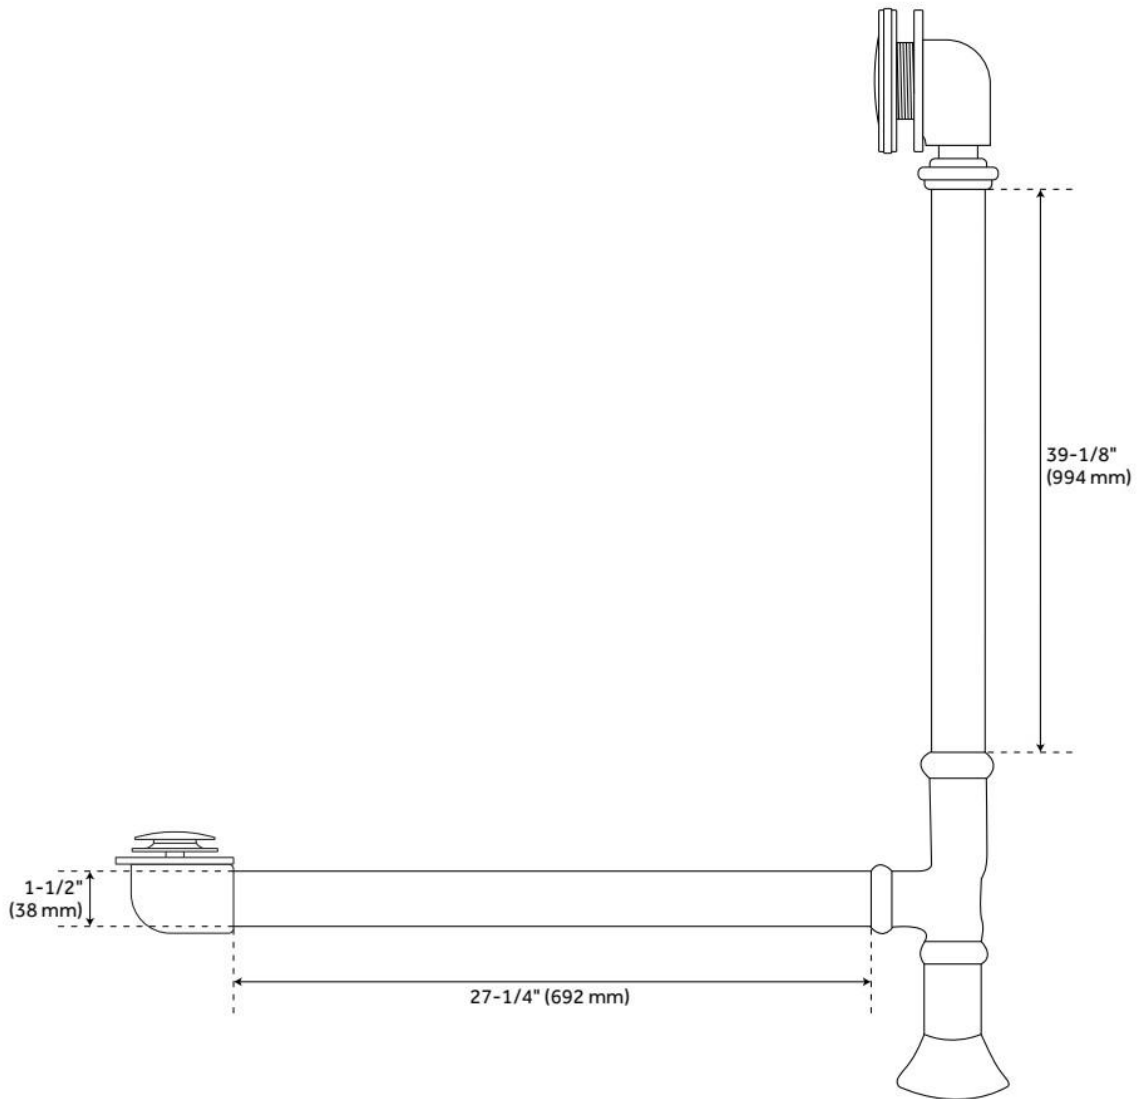

# 67" KATERYN BATEAU CAST IRON SKIRTED TUB

SKU: 953427

Code: SH479749, SH479750, SH479751, SH479752, SH479753, SH479754, SH479755, SH282259

## FEATURES

Tub Material: Cast Iron

Product Finish: White

Shape: Oval

Tub Drain Placement: Offset

Drain Included: Optional

Water Depth to Overflow: 14-1/2"

Water Capacity (Gallons): 47

## FEATURES

LISTED ID: 510721, 510720, 510729, 510724

- Product is a Signature Hardware exclusive design.
- Overflow head swivels for use on most tubs, including those with a slanted wall.
- Adjustable overflow can be used on double wall tubs.
- Made from solid brass materials.
- 1-5/16" Thread length dimensions: 27-1/4" L drain pipe, 39-1/8" H overflow pipe. Accommodates tub walls up to 7/8" thick at overflow.
- 2-3/8" thread length dimensions: 27-1/4" L drain pipe, 39-1/8" H overflow pipe. Accommodates tub walls up to 1-3/4" thick at overflow.
- 2-15/16" thread length dimensions: 27-1/4" L drain pipe, 39-1/8" H overflow pipe. Accommodates tub walls up to 2-1/2" thick at overflow.
- 3-11/16" thread length dimensions: 27-1/4" L drain pipe, 39-1/8" H overflow pipe. Accommodates tub walls up to 3-3/8" thick at overflow.
- 4-1/4" thread length dimensions: 27-1/4" L drain pipe, 39-1/8" H overflow pipe. Accommodates tub walls up to 3-3/4" thick at overflow.

# EXTENDED POP-UP TUB DRAIN - SWIVEL HEAD - DAISY WHEEL OVERFLOW - 1-1/2" TUBING

SKU: 946608

Code: SH439810, SH439814, SH438544, SH438550, SH439809, SH439797, SH439791, SH439804, SH439800, SH439818, SH439793, SH438545, SH438546, SH439817, SH439803, SH439799, SH439815, SH439801, SH439792, SH439802, SH439806, SH438547, SH439795, SH439819, SH439811, SH439812, SH438548, SH439808, SH439805, SH439796, SH439794, SH438549, SH439813, SH439807, SH439816