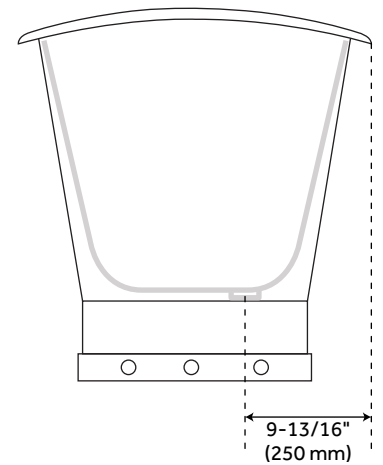

67" BRAYDEN BATEAU CAST IRON SKIRTED TUB WITH STAINLESS STEEL SKIRT

SKU: 953440

Code: SH479770, SH479771, SH479772, SH479773, SH479774, SH479775, SH479776, SH379879

FEATURES

Design: Industrial
Product Finish: Stainless Steel
Material: cast iron
Length: 68"
Width: 26-1/4"
Height: 27-1/4"
Overflow Hole: true
Water Depth To Overflow: 14-1/2"
Exterior Treatment: Brushed
Interior Treatment: White Porcelain Enamel
Faucet Included: No
Shape: Oval
Tub Overflow: Yes
Tub Material: Cast Iron
Tub Interior Length: 47-1/4"
Tub Interior Width: 17-11/16"
Tap Deck: No
Faucet Drillings: Roll Top - No Drillings
Water Capacity (Gallons): 47
Built-In Adjusters: Yes
Tub Weight Uncrated (lbs): 462
Tub Weight Crated (lbs): 549

REVISED 3/27/2023

67" BRAYDEN BATEAU CAST IRON SKIRTED TUB WITH STAINLESS STEEL SKIRT

SKU: 953440

Code: SH479770, SH479771, SH479772, SH479773, SH479774, SH479775, SH479776, SH379879

ADDITIONAL FEATURES

- Optional Quick Connect Drop-In Drain Kit Includes:
 - Floor Plate, 1-1/2" PVC Pipe, 2" x 1-1/2" Trap Adapters, 1 Brass Threaded, 1 Brass Unthreaded Tailpiece and Plug.
 - Installs above your subfloor, but underneath your cement floor or tile, so you do not need access below the fixture.

REVISED 3/27/2023

67" BRAYDEN BATEAU CAST IRON SKIRTED TUB WITH STAINLESS STEEL SKIRT

SKU: 953440

All dimensions and specifications are nominal and may vary. Use actual products for accuracy in critical situations.