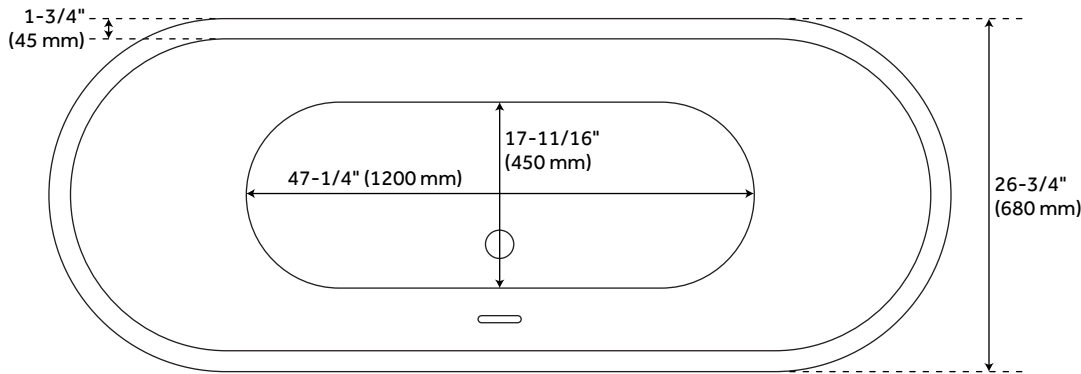

67" BRAYDEN BATEAU CAST IRON SKIRTED TUB WITH STAINLESS STEEL SKIRT

SKU: 953440

Code: SH479770, SH479771, SH479772, SH479773, SH479774, SH479775, SH479776, SH379879

FEATURES

Design: Industrial
Product Finish: Stainless Steel
Material: cast iron
Length: 68"
Width: 26-1/4"
Height: 27-1/4"
Overflow Hole: true
Water Depth To Overflow: 14-1/2"
Exterior Treatment: Brushed
Interior Treatment: White Porcelain Enamel
Faucet Included: No
Shape: Oval
Tub Overflow: Yes
Tub Material: Cast Iron
Tub Interior Length: 47-1/4"
Tub Interior Width: 17-11/16"
Tap Deck: No
Faucet Drillings: Roll Top - No Drillings
Water Capacity (Gallons): 47
Built-In Adjusters: Yes
Tub Weight Uncrated (lbs): 462
Tub Weight Crated (lbs): 549

REVISED 3/27/2023

67" BRAYDEN BATEAU CAST IRON SKIRTED TUB WITH STAINLESS STEEL SKIRT

SKU: 953440

Code: SH479770, SH479771, SH479772, SH479773, SH479774, SH479775, SH479776, SH379879

ADDITIONAL FEATURES

- Optional Quick Connect Drop-In Drain Kit Includes:
 - Floor Plate, 1-1/2" PVC Pipe, 2" x 1-1/2" Trap Adapters, 1 Brass Threaded, 1 Brass Unthreaded Tailpiece and Plug.
 - Installs above your subfloor, but underneath your cement floor or tile, so you do not need access below the fixture.

REVISED 3/27/2023

67" BRAYDEN BATEAU CAST IRON SKIRTED TUB WITH STAINLESS STEEL SKIRT

SKU: 953440

All dimensions and specifications are nominal and may vary. Use actual products for accuracy in critical situations.