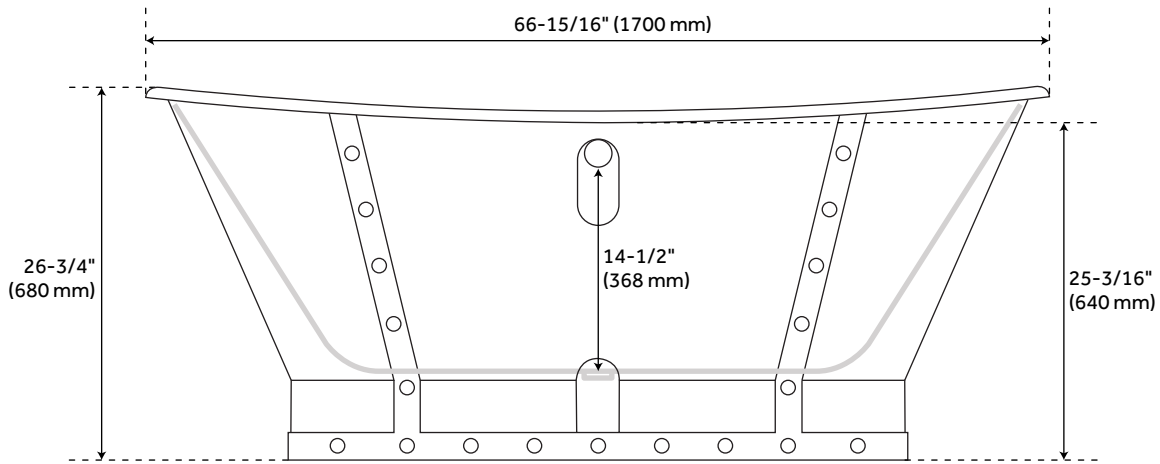

67" BRAYDEN BATEAU CAST IRON SKIRTED TUB WITH STAINLESS STEEL SKIRT

SKU: 953440

Code: SH479770, SH479771, SH479772, SH479773, SH479774, SH479775, SH479776, SH379879

FEATURES

Design: Industrial
Product Finish: Stainless Steel
Material: cast iron
Length: 68"
Width: 26-1/4"
Height: 27-1/4"
Overflow Hole: true
Water Depth To Overflow: 14-1/2"
Exterior Treatment: Brushed
Interior Treatment: White Porcelain Enamel
Faucet Included: No
Shape: Oval
Tub Overflow: Yes
Tub Material: Cast Iron
Tub Interior Length: 47-1/4"
Tub Interior Width: 17-11/16"
Tap Deck: No
Faucet Drillings: Roll Top - No Drillings
Water Capacity (Gallons): 47
Built-In Adjusters: Yes
Tub Weight Uncrated (lbs): 462
Tub Weight Crated (lbs): 549

REVISED 3/27/2023

67" BRAYDEN BATEAU CAST IRON SKIRTED TUB WITH STAINLESS STEEL SKIRT

SKU: 953440

Code: SH479770, SH479771, SH479772, SH479773, SH479774, SH479775, SH479776, SH379879

ADDITIONAL FEATURES

- Optional Quick Connect Drop-In Drain Kit Includes:
 - Floor Plate, 1-1/2" PVC Pipe, 2" x 1-1/2" Trap Adapters, 1 Brass Threaded, 1 Brass Unthreaded Tailpiece and Plug.
 - Installs above your subfloor, but underneath your cement floor or tile, so you do not need access below the fixture.

REVISED 3/27/2023

67" BRAYDEN BATEAU CAST IRON SKIRTED TUB WITH STAINLESS STEEL SKIRT

SKU: 953440

All dimensions and specifications are nominal and may vary. Use actual products for accuracy in critical situations.