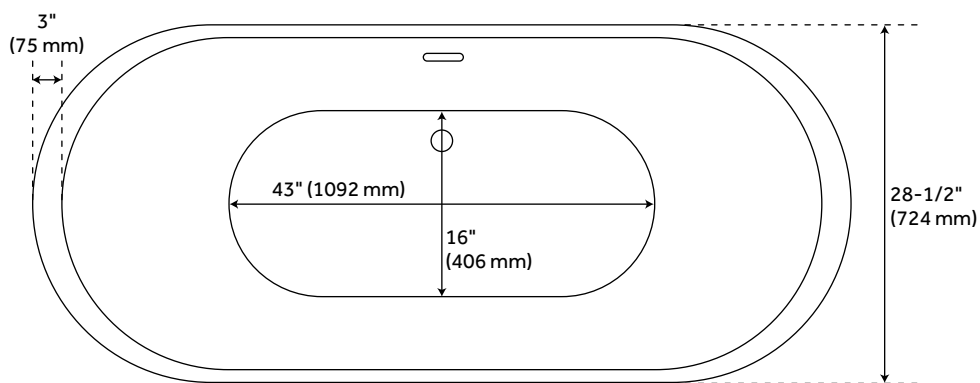

66" DORSET BATEAU CAST IRON SKIRTED TUB - STAINLESS STEEL SKIRT

SKU: 953442

Code: SH479798, SH479799, SH479800, SH479801, SH479802, SH479803, SH479804, SH357140

FEATURES

Design: Industrial
Product Finish: Stainless Steel
Material: cast iron
Length: 66"
Width: 28-1/2"
Height: 29-1/4"
Overflow Hole: true
Water Depth To Overflow: 15-1/2"
Exterior Treatment: Hand-Smoothed Painted White
Interior Treatment: White Porcelain Enamel
Faucet Included: No
Shape: Oval
Tub Overflow: Yes
Tub Material: Cast Iron
Tub Interior Length: 43"
Tub Interior Width: 16"
Tap Deck: No
Faucet Drillings: Roll Top - No Drillings
Water Capacity (Gallons): 46
Built-In Adjusters: Yes
Tub Weight Uncrated (lbs): 485
Tub Weight Crated (lbs): 595

REVISED 3/27/2023

66" DORSET BATEAU CAST IRON SKIRTED TUB - STAINLESS STEEL SKIRT

SKU: 953442

Code: SH479798, SH479799, SH479800, SH479801, SH479802, SH479803, SH479804, SH357140

ADDITIONAL FEATURES

- Optional Quick Connect Drop-In Drain Kit Includes:
 - Floor Plate, 1-1/2" PVC Pipe, 2" x 1-1/2" Trap Adapters, 1 Brass Threaded, 1 Brass Unthreaded Tailpiece and Plug.
 - Installs above your subfloor, but underneath your cement floor or tile, so you do not need access below the fixture.

REVISED 3/27/2023

66" DORSET BATEAU CAST IRON SKIRTED TUB - STAINLESS STEEL SKIRT

SKU: 953442

All dimensions and specifications are nominal and may vary. Use actual products for accuracy in critical situations.