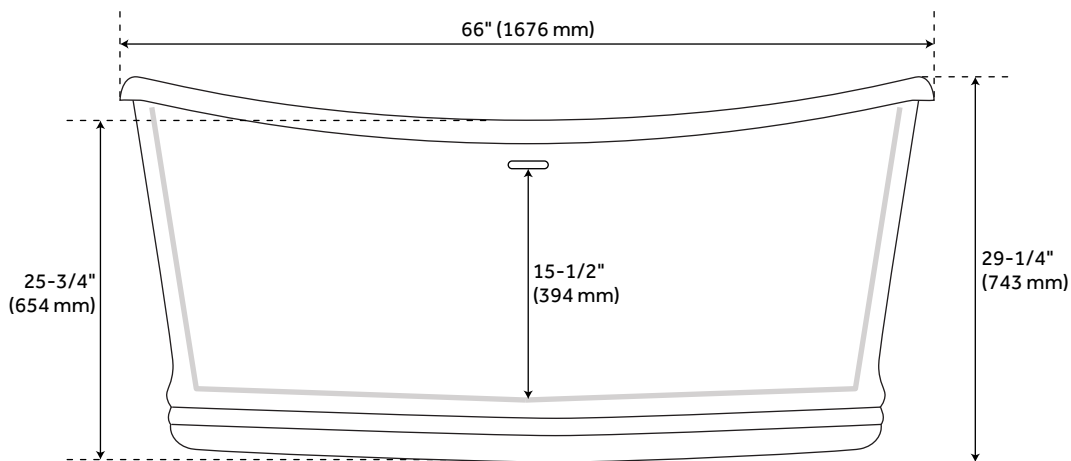

66" DORSET BATEAU CAST IRON SKIRTED TUB - STAINLESS STEEL SKIRT

SKU: 953442

Code: SH479798, SH479799, SH479800, SH479801, SH479802, SH479803, SH479804, SH357140

FEATURES

Design: Industrial
Product Finish: Stainless Steel
Material: cast iron
Length: 66"
Width: 28-1/2"
Height: 29-1/4"
Overflow Hole: true
Water Depth To Overflow: 15-1/2"
Exterior Treatment: Hand-Smoothed Painted White
Interior Treatment: White Porcelain Enamel
Faucet Included: No
Shape: Oval
Tub Overflow: Yes
Tub Material: Cast Iron
Tub Interior Length: 43"
Tub Interior Width: 16"
Tap Deck: No
Faucet Drillings: Roll Top - No Drillings
Water Capacity (Gallons): 46
Built-In Adjusters: Yes
Tub Weight Uncrated (lbs): 485
Tub Weight Crated (lbs): 595

REVISED 3/27/2023

66" DORSET BATEAU CAST IRON SKIRTED TUB - STAINLESS STEEL SKIRT

SKU: 953442

Code: SH479798, SH479799, SH479800, SH479801, SH479802, SH479803, SH479804, SH357140

ADDITIONAL FEATURES

- Optional Quick Connect Drop-In Drain Kit Includes:
 - Floor Plate, 1-1/2" PVC Pipe, 2" x 1-1/2" Trap Adapters, 1 Brass Threaded, 1 Brass Unthreaded Tailpiece and Plug.
 - Installs above your subfloor, but underneath your cement floor or tile, so you do not need access below the fixture.

REVISED 3/27/2023

66" DORSET BATEAU CAST IRON SKIRTED TUB - STAINLESS STEEL SKIRT

SKU: 953442

All dimensions and specifications are nominal and may vary. Use actual products for accuracy in critical situations.