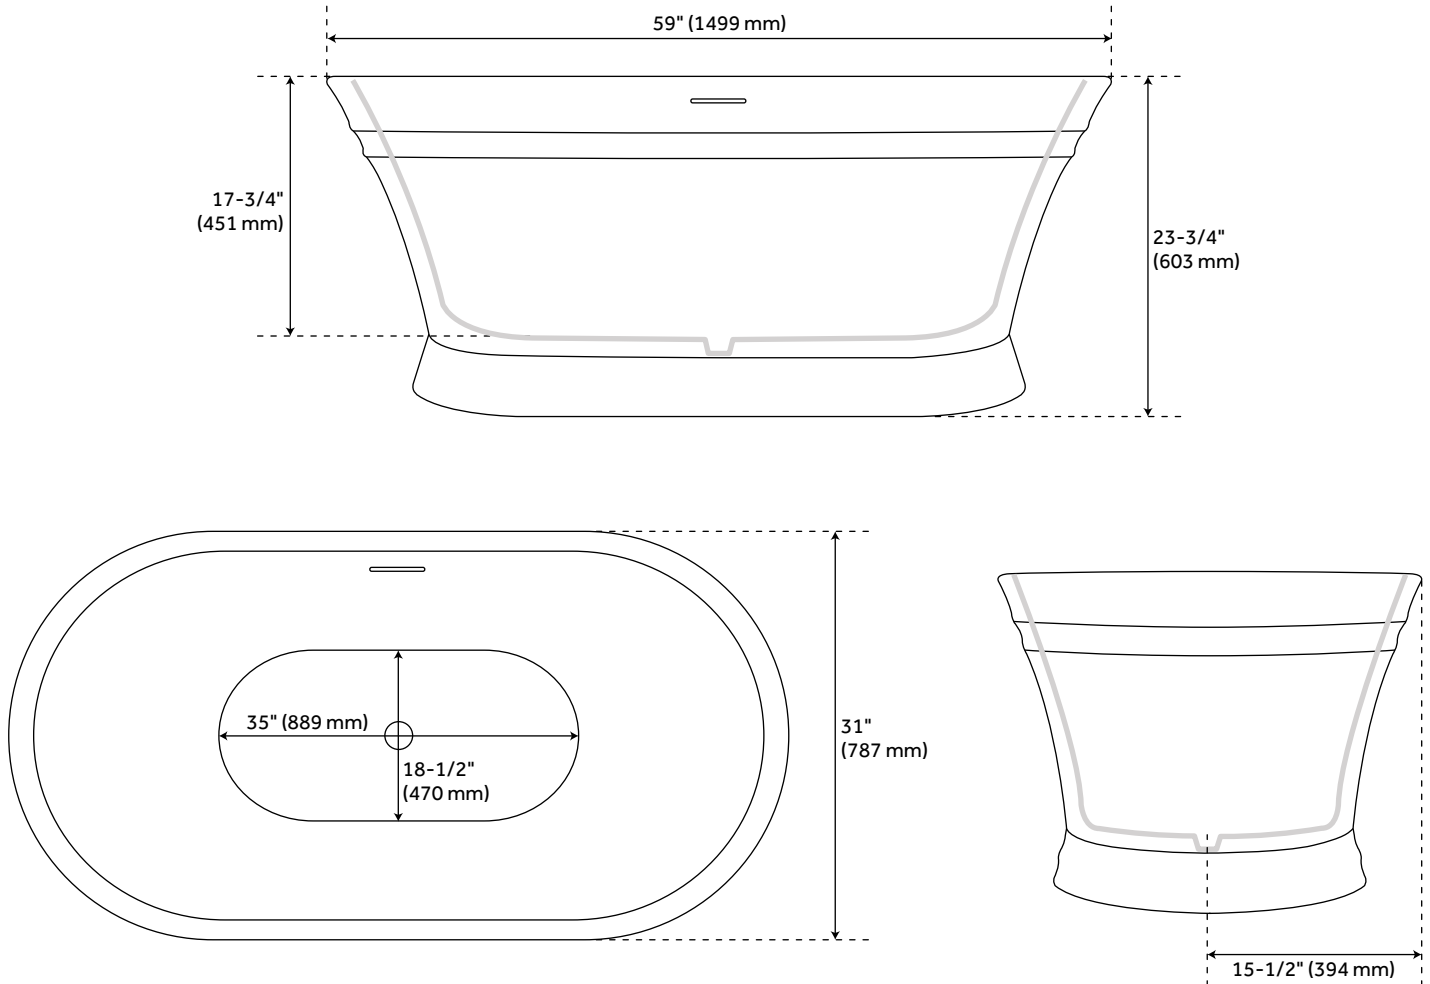

59" ODENWALD ACRYLIC FREESTANDING TUB

SKU: 953452

All dimensions and specifications are nominal and may vary. Use actual products for accuracy in critical situations.