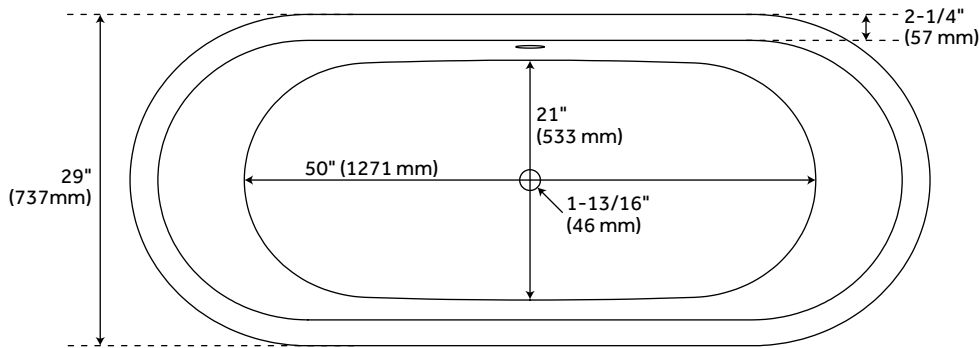

70" THAINE ANTIQUE BLACK COPPER DOUBLE-SLIPPER PEDESTAL TUB - POLISHED INTERIOR

SKU: 953455-70

Code: SH473706, SH473707, SH473708, SH473712, SH480148

FEATURES

Design: Glam
Product Finish: Antique Black
Material: Copper
Length: 70"
Width: 30"
Height: 31-1/2"
Water Depth To Overflow: 14-1/2"
Exterior Treatment: Smooth
Interior Treatment: Polished
Metal Gauge/Thickness: 16 Gauge
Faucet Included: No
Shape: Oval
Tub Overflow: Yes
Tub Material: Copper
Tub Interior Length: 65"
Tub Interior Width: 25"
Tap Deck: No
Faucet Drillings: No Drillings
Water Capacity (Gallons): 58
Tub Weight Uncrated (lbs): 92
Tub Weight Crated (lbs): 237

CSA B45.12/IAPMO Z402

REVISED 8/7/2023

70" THAINE ANTIQUE BLACK COPPER DOUBLE-SLIPPER PEDESTAL TUB - POLISHED INTERIOR

SKU: 953455-70

Code: SH473706, SH473707, SH473708, SH473712, SH480148

ADDITIONAL FEATURES

- If no drain is selected it will still have an overflow hole.
- Tub has visible interior seams.
- Straight plinth with rolled bottom.
- Chemically applied patina, so color is ingrained in the copper.
- Copper tubs are handmade and therefore unique. Expect slight variations in finish and dimensions ($\pm 1''$).
- Requires wall or floor-mount tub filler.
- To keep the tub in premium condition, it is recommended to not use anything abrasive for bathing or cleaning, including products like Epsom salts, bristle brushes, and harsh soaps.
- Overflow Drain will include: Extended Pop-Up Drain with Swivel Head, a Daisy Wheel overflow, which remain open to allow water into the drain.

REVISED 8/7/2023

70" THAINE ANTIQUE BLACK COPPER DOUBLE-SLIPPER PEDESTAL TUB - POLISHED INT

SKU: 953455-70

All dimensions and specifications are nominal and may vary. Use actual products for accuracy in critical situations.