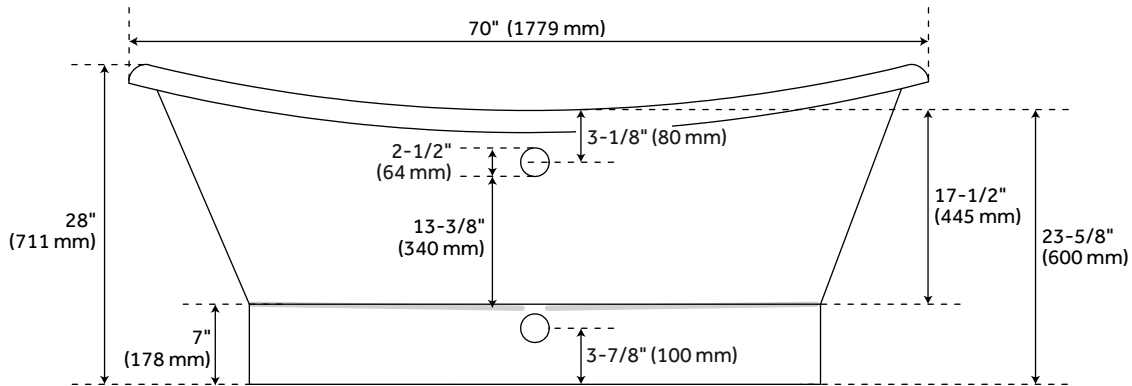

70" THAINE ANTIQUE BLACK COPPER DOUBLE-SLIPPER PEDESTAL TUB - POLISHED INT

SKU: 953455-70

All dimensions and specifications are nominal and may vary. Use actual products for accuracy in critical situations.