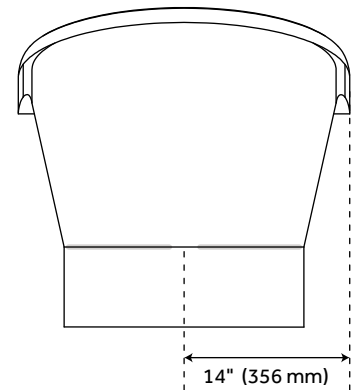

70" THAINE ANTIQUE BLACK COPPER DOUBLE-SLIPPER PEDESTAL TUB - POLISHED INT

SKU: 953455-70

All dimensions and specifications are nominal and may vary. Use actual products for accuracy in critical situations.