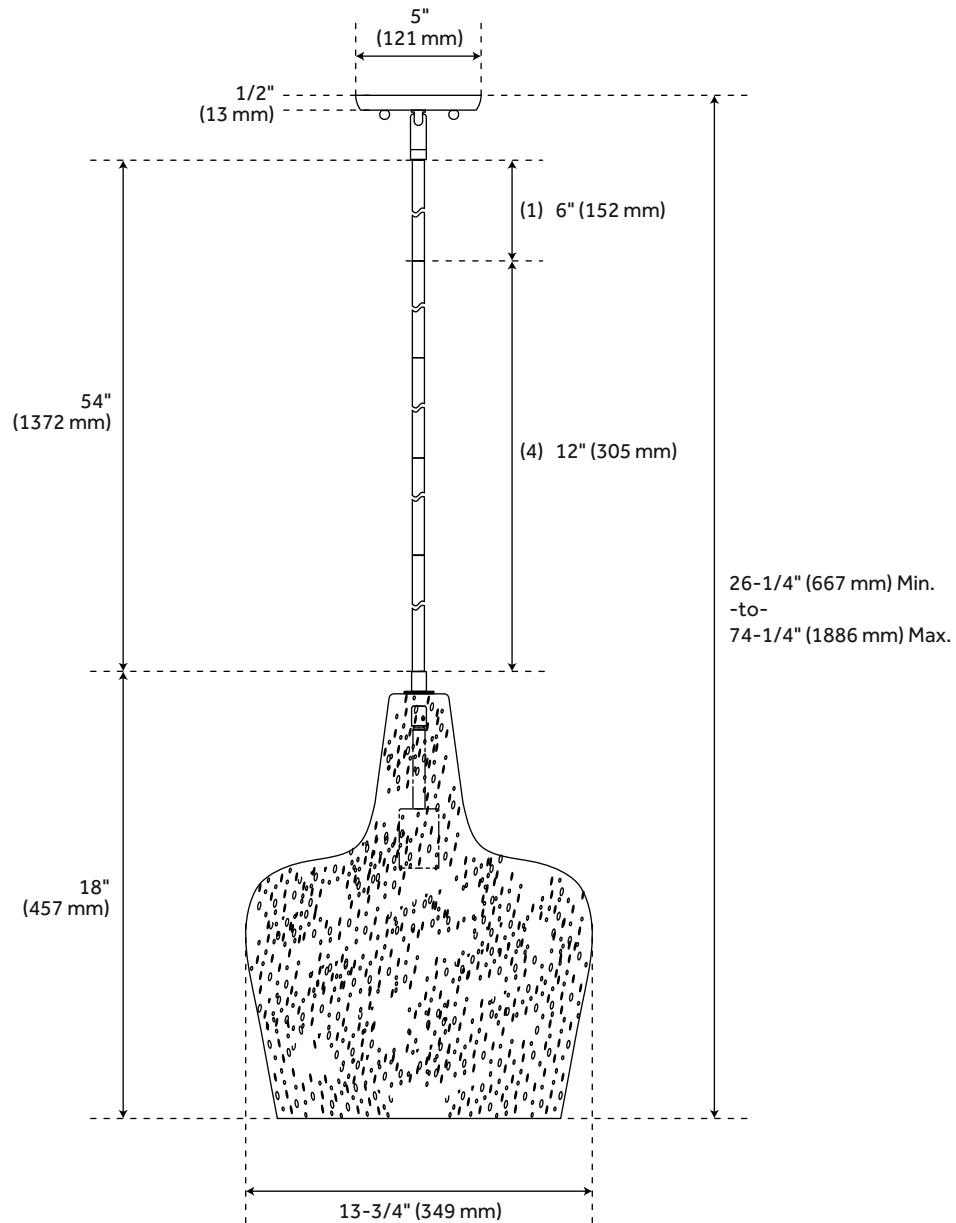

## FEATURES

Installation Type: Ceiling Mount  
Design: Modern  
Material: Metal  
Width: 13-3/4"  
Height: 18"  
Base Plate Length: 1/2"  
Base Plate Diameter: 5"  
Mounting Hardware Included: Yes  
Shade Finish: Clear  
Shade Material: Glass  
Number of Bulbs: 1  
Base Plate Depth: 1/2"  
Location Type: Suitable for Dry Locations  
Bulbs Included: No  
Bulb Type: Medium E-26  
Wattage per Bulb: 60  
Downrod/Chain Length: (1) 6" and (4) 12"  
Remote Included: No

## ADDITIONAL FEATURES

- Backplate Dimensions: 1/2" H x 5" Diameter.
- Fixture uses E26 bulbs.
- Wire Length 180"
- Hanging Height: 26.25" Minimum 74.25" Maximum.

REVISED 3/21/2023

# HARNEY SINGLE LIGHT PENDANT LIGHT

SKU: 953461

PHPL3491

All dimensions and specifications are nominal and may vary. Use actual products for accuracy in critical situations.