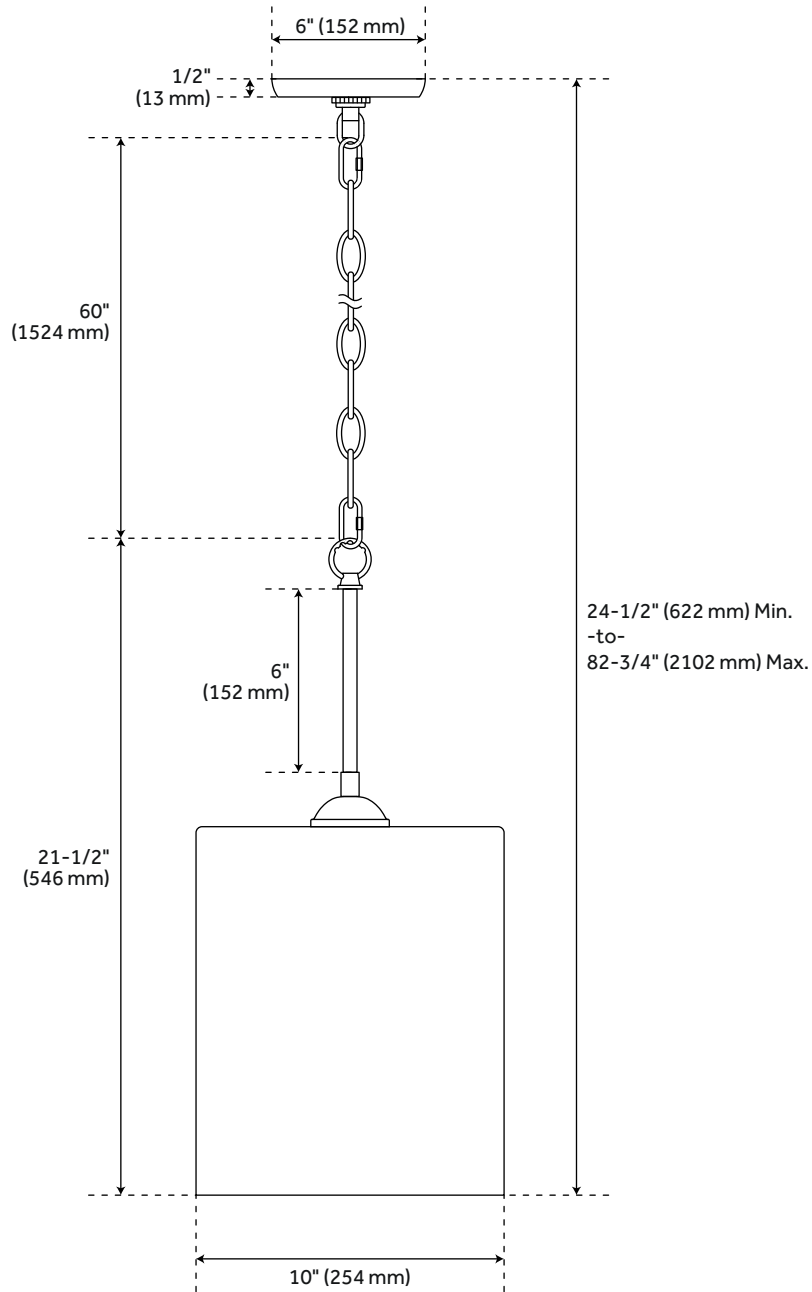

## FEATURES

Installation Type: Ceiling Mount  
Design: Modern  
Material: Metal  
Width: 10"  
Height: 21-1/2"  
Base Plate Length: 1/2"  
Base Plate Diameter: 6"  
Mounting Hardware Included: Yes  
Shade Finish: Clear  
Shade Material: Glass  
Number of Bulbs: 1  
Base Plate Depth: 1/2"  
Location Type: Suitable for Dry Locations  
Bulbs Included: No  
Bulb Type: Medium E-26  
Wattage per Bulb: 60  
Downrod/Chain Length: 6"  
Remote Included: No

## ADDITIONAL FEATURES

- Backplate Dimensions: 1/2" H x 6" Diameter.
- Fixture uses E26 bulbs.
- Chain Length 60" Wire Length 180"
- Hanging Height: 24.5" Minimum 82.75" Maximum.

REVISED 3/21/2023

# BERINGER SINGLE LIGHT PENDANT LIGHT

SKU: 953462

PHPL3481

All dimensions and specifications are nominal and may vary. Use actual products for accuracy in critical situations.