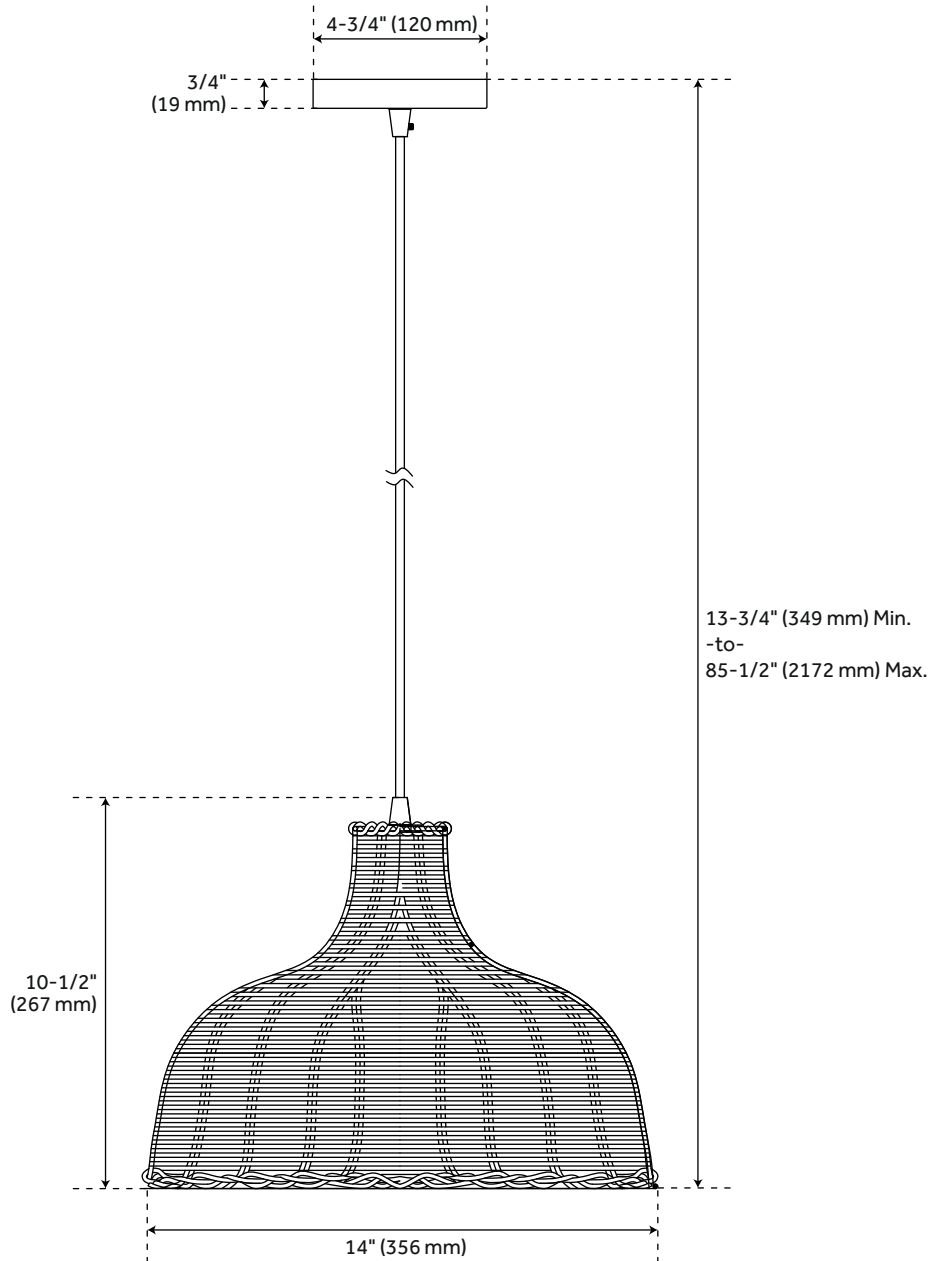

BOWFIN PENDANT LIGHT - SINGLE LIGHT

SKU: 953463
Code: PHPL3451

FEATURES

Installation Type: Ceiling Mount
Design: Modern
Material: Metal
Width: 14"
Height: 10-1/2"
Base Plate Height: 3/4"
Mounting Hardware Included: Yes
Number of Bulbs: 1
Base Plate Width: 4-3/4"
Location Type: Suitable for Dry Locations
Bulbs Included: No
Bulb Type: Incandescent
Wattage per Bulb: 60 Watts
Remote Included: No

UL 1598 / CSA C22.2 No 250.0

REVISED 3/21/2023

BOWFIN PENDANT LIGHT - SINGLE LIGHT

SKU: 953463

Code: PHPL3451

ADDITIONAL FEATURES

- Backplate Dimensions: 3/4" H x 4-3/4" Diameter.
- Fixture uses E26 bulbs.
- Chain Length 87" Wire Length 72".

REVISED 3/21/2023

BOWFIN PENDANT LIGHT - SINGLE LIGHT

SKU: 953463

PHPL3451

All dimensions and specifications are nominal and may vary. Use actual products for accuracy in critical situations.