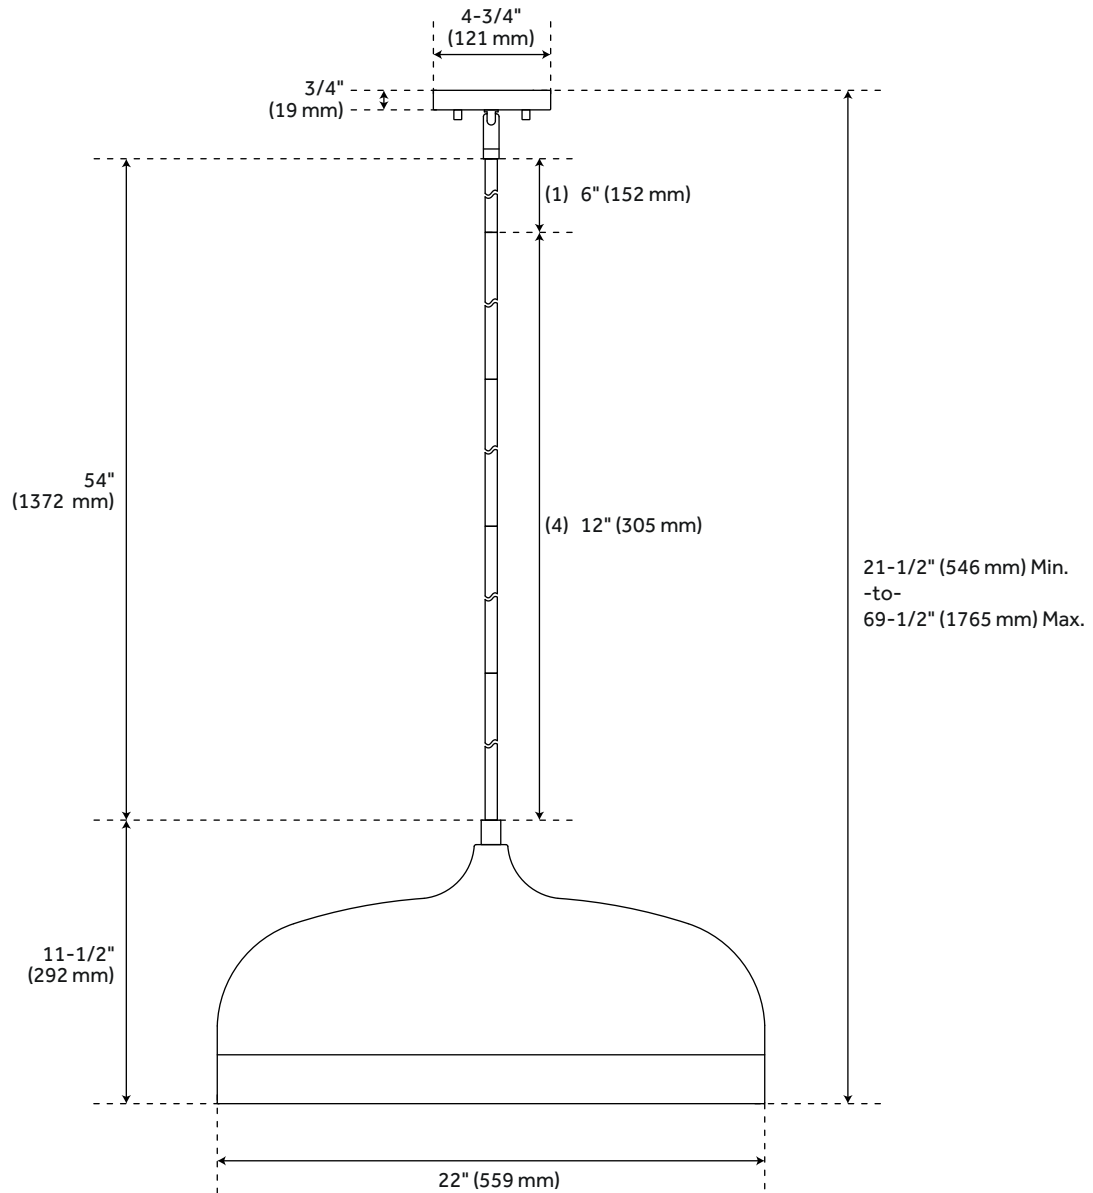

## FEATURES

Installation Type: Ceiling Mount  
Design: Modern  
Material: Metal  
Length: 22"  
Width: 22"  
Height: 11-1/2"  
Base Plate Length: 3/4"  
Base Plate Diameter: 4-3/4"  
Mounting Hardware Included: Yes  
Shade Material: Metal  
Number of Bulbs: 4  
Base Plate Depth: 3/4"  
Location Type: Suitable for Dry Locations  
Bulbs Included: No  
Bulb Type: Medium E-26  
Wattage per Bulb: 60  
Downrod/Chain Length: (1) 6" and (4) 12"  
Remote Included: No

## ADDITIONAL FEATURES

- Backplate Dimensions: 3/4" H x 4-3/4" Diameter.
- Fixture uses E26 bulbs.
- Wire Length 180"
- Hanging Height: 19.5" Minimum 67.5" Maximum.

REVISED 3/21/2023

# KORBEL 4-LIGHT PENDANT LIGHT

SKU: 953464

PHPL3434

All dimensions and specifications are nominal and may vary. Use actual products for accuracy in critical situations.