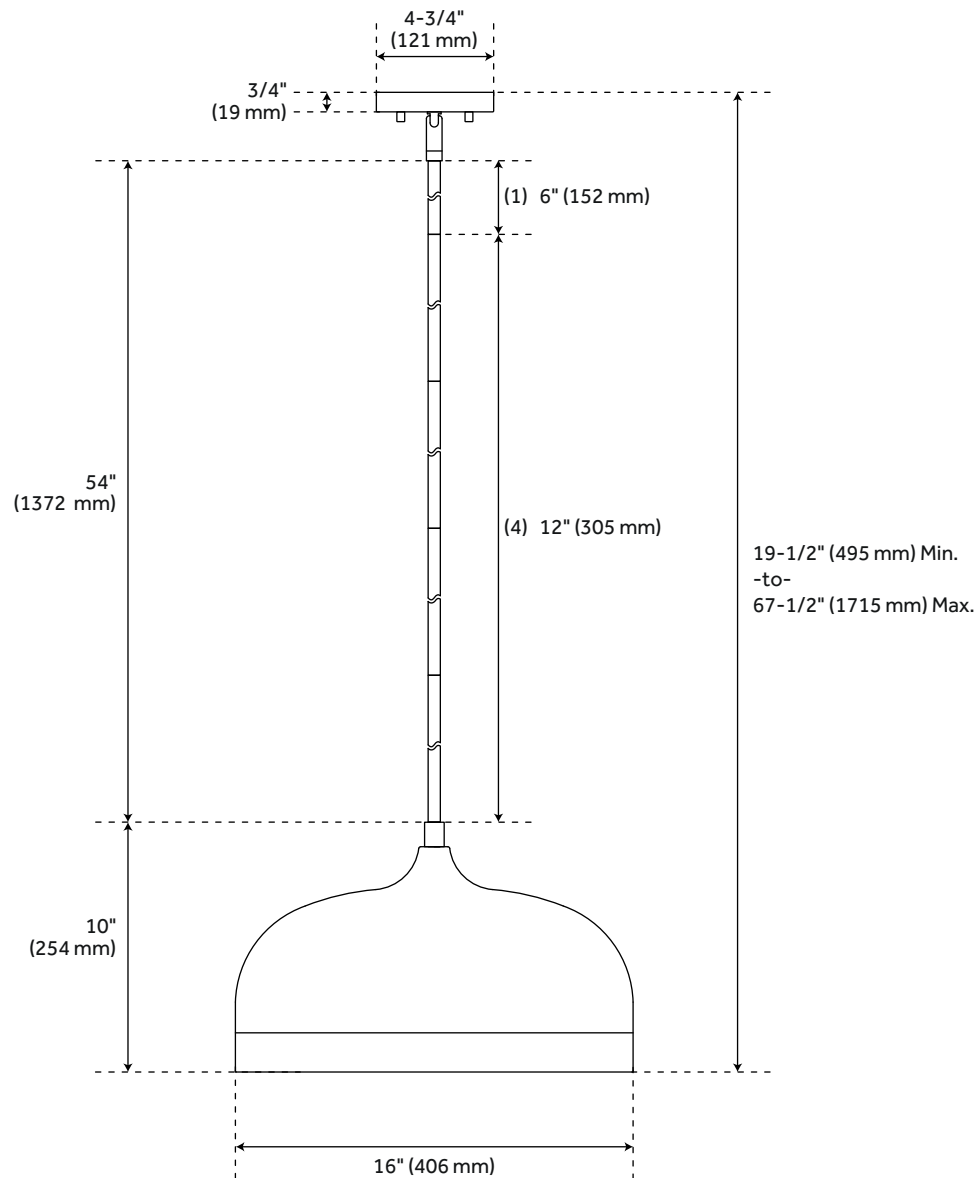

KORBEL 3-LIGHT PENDANT LIGHT

SKU: 953465
Code: PHPL3433

FEATURES

Installation Type: Ceiling Mount
Design: Modern
Material: Metal
Length: 16"
Width: 16"
Height: 10"
Base Plate Length: 3/4"
Base Plate Diameter: 4-3/4"
Mounting Hardware Included: Yes
Shade Material: Metal
Number of Bulbs: 3
Base Plate Depth: 3/4"
Location Type: Suitable for Dry Locations
Bulbs Included: No
Bulb Type: Medium E-26
Wattage per Bulb: 60
Downrod/Chain Length: (1) 6" and (4) 12"
Remote Included: No

UL 1598 / CSA C22.2 No 250.0

REVISED 3/21/2023

KORBEL 3-LIGHT PENDANT LIGHT

SKU: 953465

Code: PHPL3433

ADDITIONAL FEATURES

- Backplate Dimensions: 3/4" H x 4-3/4" Diameter.
- Fixture uses E26 bulbs.
- Wire Length 180"
- Hanging Height: 19.5" Minimum 67.5" Maximum.

REVISED 3/21/2023

KORBEL 3-LIGHT PENDANT LIGHT

SKU: 953465

PHPL3433

All dimensions and specifications are nominal and may vary. Use actual products for accuracy in critical situations.