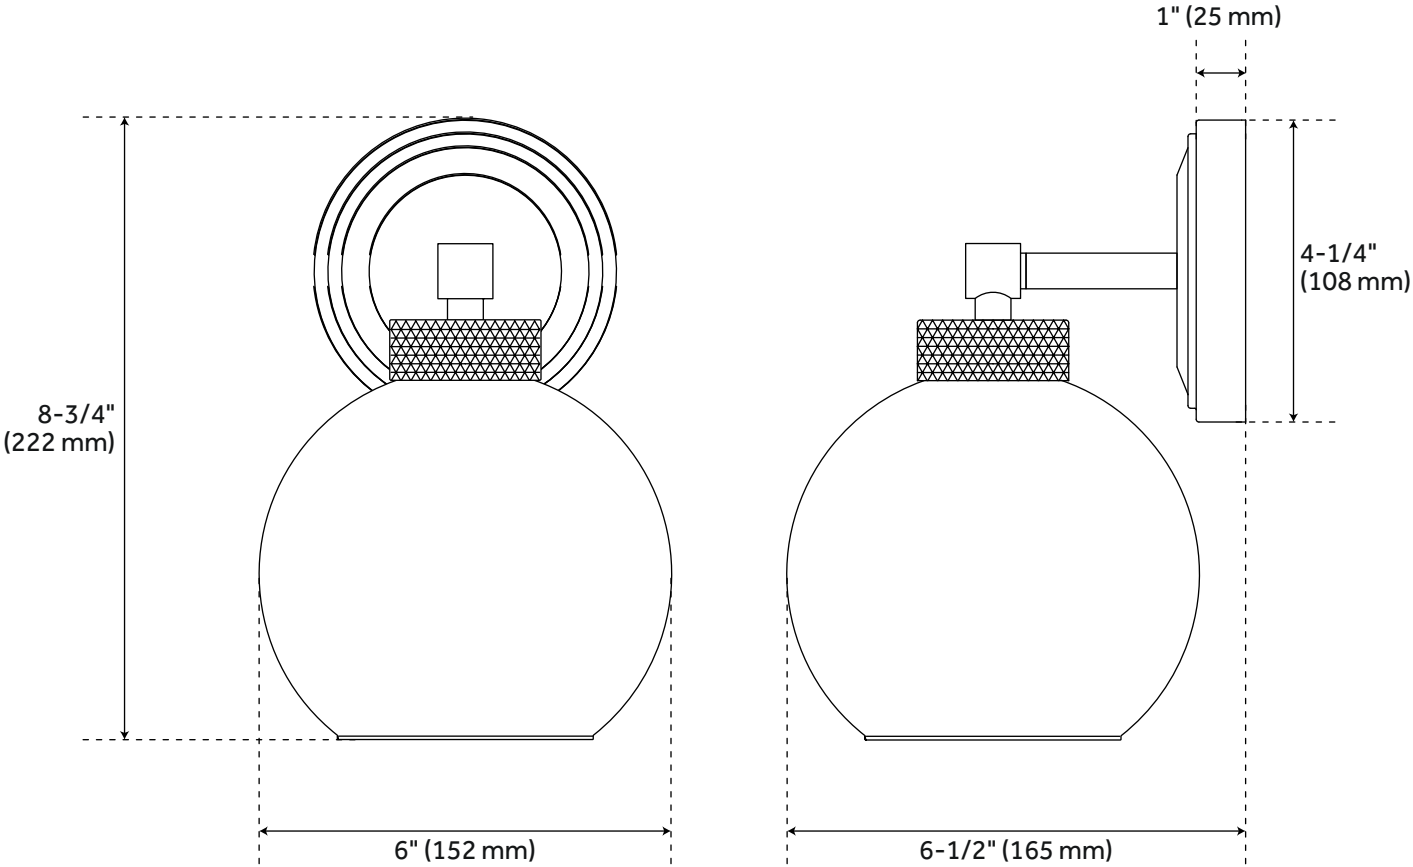

ALBURY VANITY SCONCE - SINGLE LIGHT

SKU: 953466
Code: PHVL3231

FEATURES

Installation Type: Wall Mount
Design: Modern
Material: Metal
Width: 6"
Height: 8-3/4"
Depth: 6-1/2"
Base Plate Length: 1"
Base Plate Diameter: 4-1/4"
Mounting Hardware Included: Yes
Reversible Mounting: Yes
Shade Finish: Clear
Shade Material: Glass
Number of Bulbs: 1
Base Plate Depth: 1"
Location Type: Suitable for Damp Locations
Bulbs Included: No
Bulb Type: Medium E-26
Wattage per Bulb: 60

UL 1598 / CSA C22.2 No 250.0

REVISED 3/21/2023

ALBURY VANITY SCONCE - SINGLE LIGHT

SKU: 953466
Code: PHVL3231

ADDITIONAL FEATURES

- Backplate Dimensions: 1" H x 4-1/4" Diameter.
- Fixture uses E26 bulbs.

REVISED 3/21/2023

ALBURY SINGLE VANITY LIGHT

SKU: 953466

PHVL3231

All dimensions and specifications are nominal and may vary. Use actual products for accuracy in critical situations.