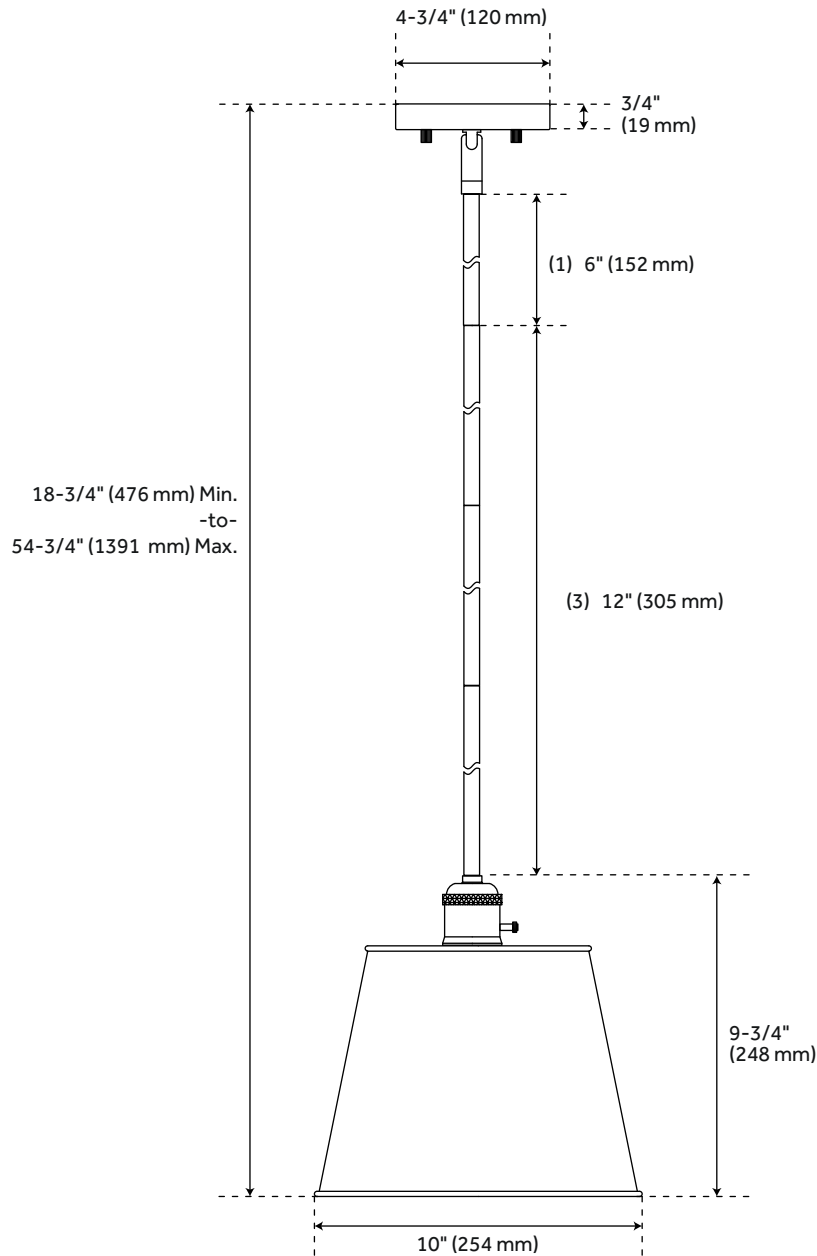

RISOM PENDANT LIGHT - SINGLE LIGHT

SKU: 953467
Code: PHPL3421

FEATURES

Installation Type: Ceiling Mount
Design: Modern
Material: Metal
Length: 10"
Width: 10"
Height: 9-3/4"
Base Plate Length: 3/4"
Base Plate Diameter: 4-3/4"
Mounting Hardware Included: Yes
Shade Material: Metal
Number of Bulbs: 1
Base Plate Depth: 3/4"
Location Type: Suitable for Dry Locations
Bulbs Included: No
Bulb Type: Medium E-26
Wattage per Bulb: 60
Downrod/Chain Length: (1) 6" and (3) 12"
Remote Included: No

UL 1598 / CSA C22.2 No 250.0

REVISED 3/21/2023

RISOM PENDANT LIGHT - SINGLE LIGHT

SKU: 953467

Code: PHPL3421

ADDITIONAL FEATURES

- Backplate Dimensions: 3/4" H x 4-3/4" Diameter.
- Fixture uses E26 bulbs.
- Wire Length 180"
- Hanging Height: 18.75" Minimum 54.75" Maximum.

REVISED 3/21/2023

RISOM SINGLE LIGHT PENDANT LIGHT

SKU: 953467

PHPL3421

All dimensions and specifications are nominal and may vary. Use actual products for accuracy in critical situations.