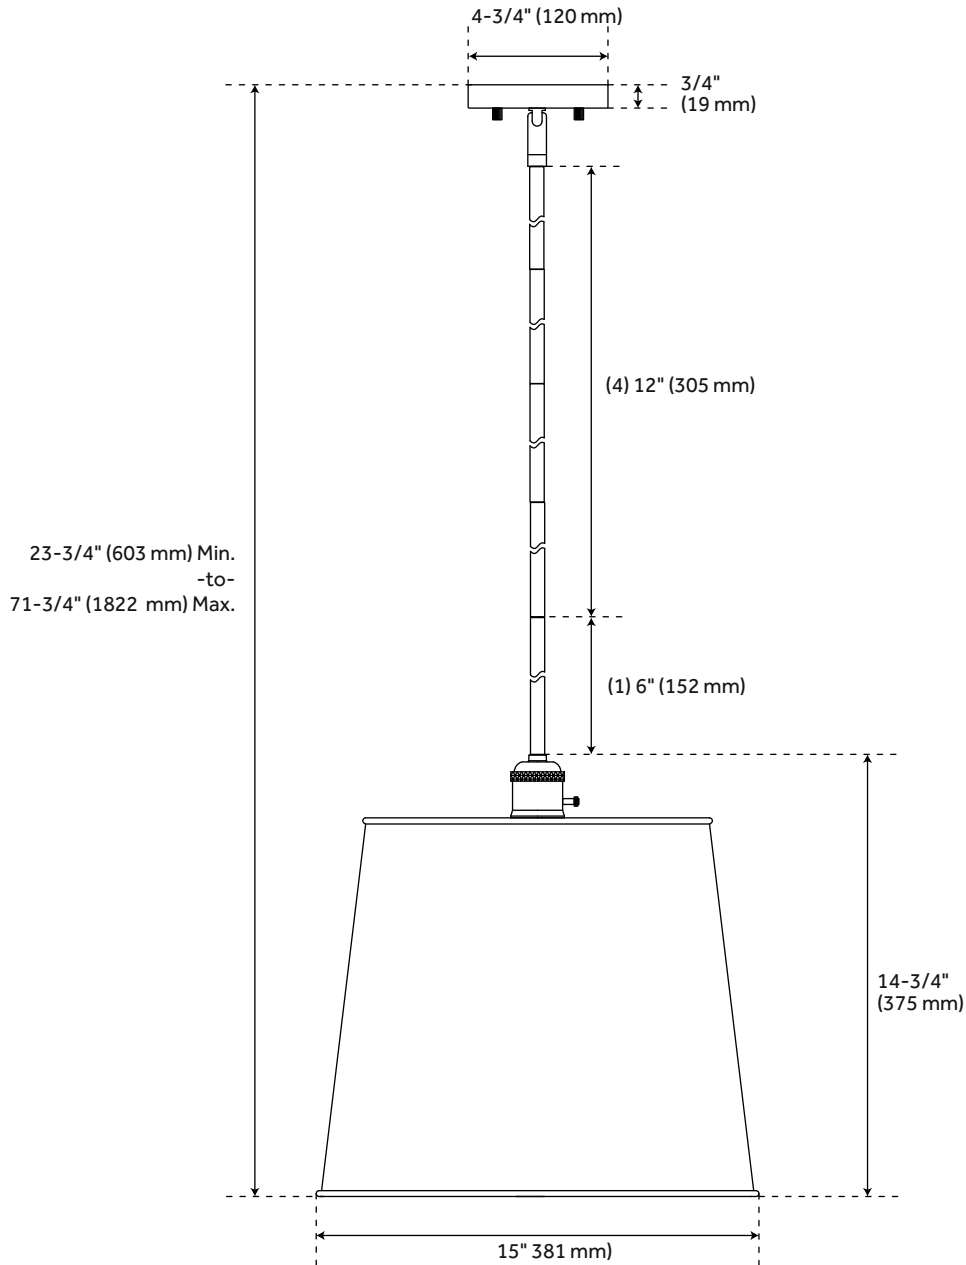

RISOM 3-LIGHT PENDANT LIGHT

SKU: 953468
Code: PHPL3423

FEATURES

Installation Type: Ceiling Mount
Design: Modern
Material: Metal
Length: 15"
Width: 15"
Height: 14-3/4"
Base Plate Length: 3/4"
Base Plate Diameter: 4-3/4"
Mounting Hardware Included: Yes
Shade Material: Metal
Number of Bulbs: 3
Base Plate Depth: 3/4"
Location Type: Suitable for Dry Locations
Bulbs Included: No
Bulb Type: Medium E-26
Wattage per Bulb: 60
Downrod/Chain Length: (1) 6" and (4) 12"
Remote Included: No

UL 1598 / CSA C22.2 No 250.0

REVISED 3/21/2023

RISOM 3-LIGHT PENDANT LIGHT

SKU: 953468

Code: PHPL3423

ADDITIONAL FEATURES

- Backplate Dimensions: 3/4" H x 4-3/4" Diameter.
- Fixture uses E26 bulbs.
- Wire Length 180"
- Hanging Height: 23.75" Minimum 71.75" Maximum.

REVISED 3/21/2023

RISOM 3-LIGHT PENDANT LIGHT

SKU: 953468

PHPL3423

All dimensions and specifications are nominal and may vary. Use actual products for accuracy in critical situations.