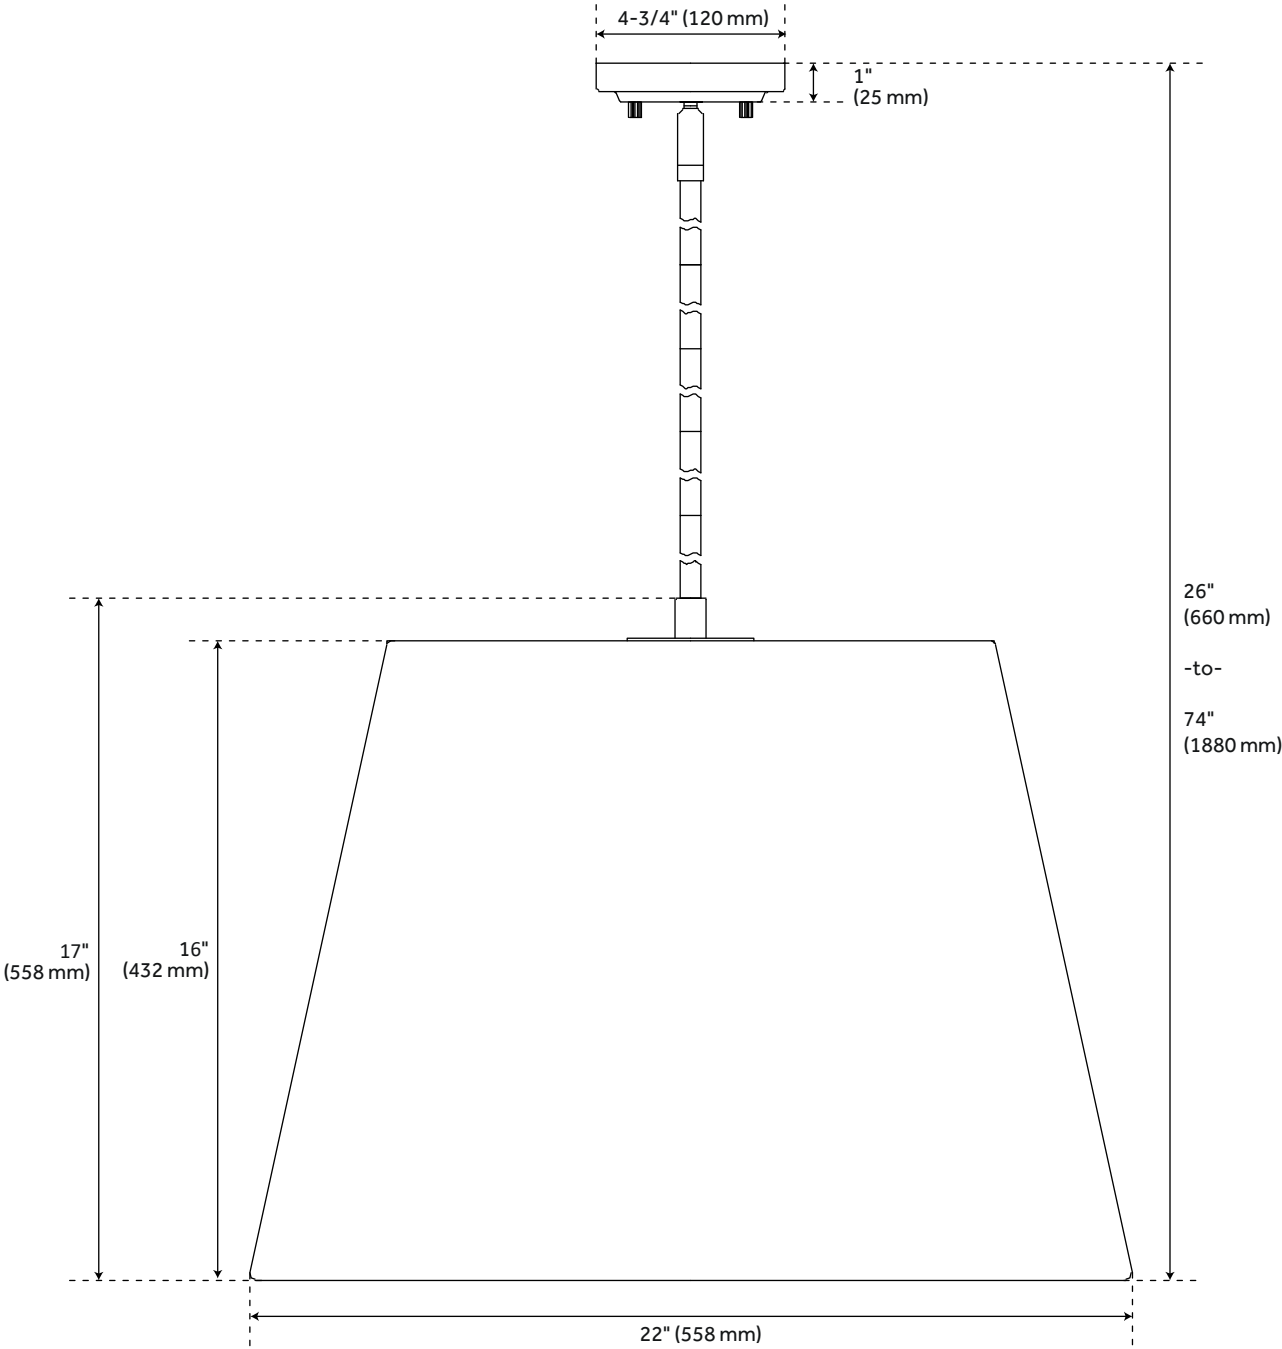

WEGNER 4-LIGHT PENDANT LIGHT

SKU: 953469

Code: PHPL3414, SHPL3414

CODES/STANDARDS

UL 1598 / CSA C22.2 No 250.0

FEATURES

Installation Type: Ceiling Mount
Design: Modern
Material: Metal
Width: 22"
Height: 17"
Mounting Hardware Included: Yes
Shade Material: Metal
Shade Height: 16"
Number of Bulbs: 4
Location Type: Suitable for Dry Locations
Bulbs Included: No
Bulb Type: Medium E26
Wattage per Bulb: 60
Downrod Chain Length: (1) 6" and (4) 12"
Canopy/Backplate Depth: 1"
Canopy/Backplate Width: 4-3/4"
Weight: 11.185
Wire Length: 180
Sloped Ceiling Compatible: Yes
Voltage: 120

REVISED 7/12/2023

WEGNER 4-LIGHT PENDANT LIGHT

SKU: 953469

Code: PHPL3414, SHPL3414

ADDITIONAL FEATURES

- Fixture uses E26 bulbs.
- Wire Length 180"
- Hardwired.
- Shade finish:
 - Outside: Aspen Green/Inside: White.
 - Outside: Ocean Blue/Inside: Gold.
 - Outside: White/Inside: Gold.
 - Outside: Black/Inside: Gold.

REVISED 7/12/2023

WEGNER 4-LIGHT PENDANT

SKU: 953469
Code: PHPL3414, SHPL3414

All dimensions and specifications are nominal and may vary. Use actual products for accuracy in critical situations.