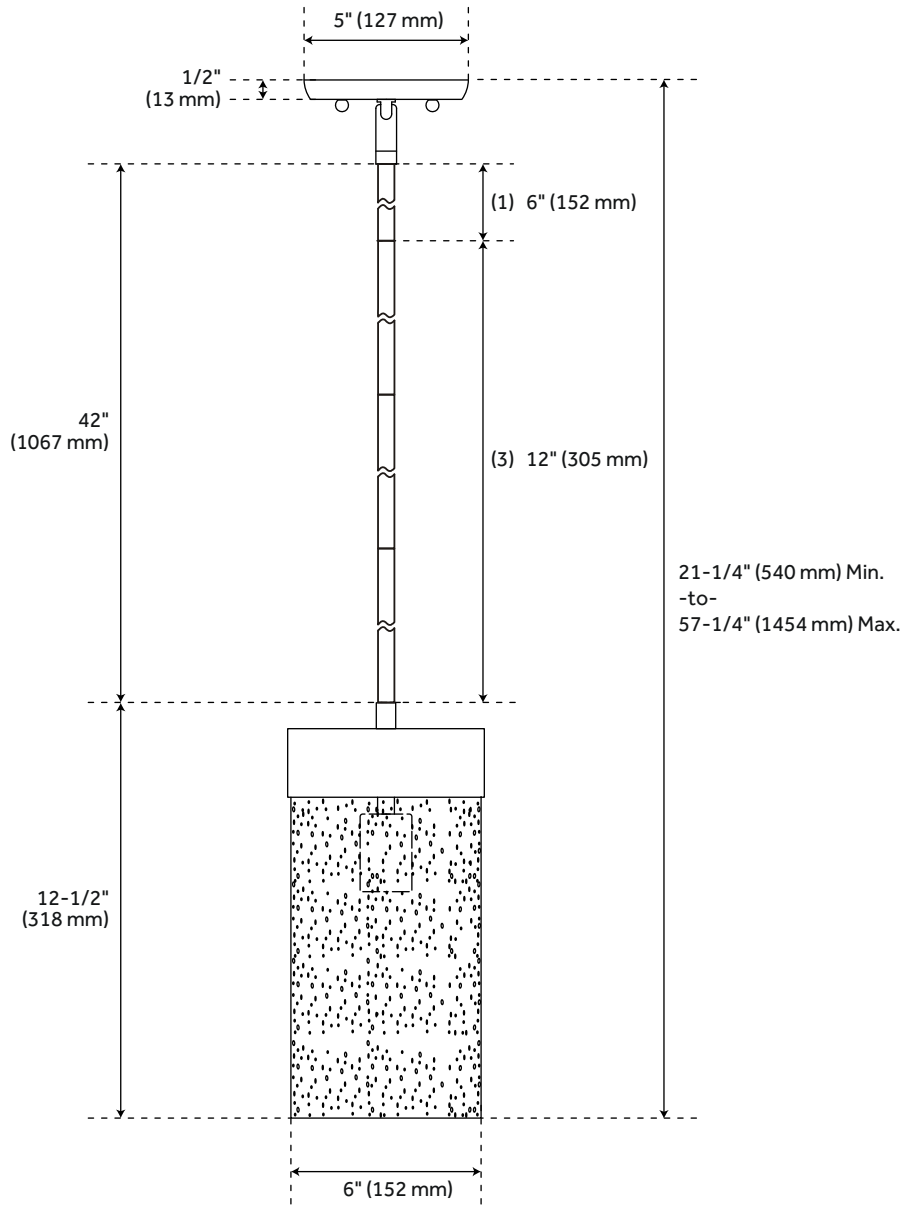

HANZELL SINGLE LIGHT PENDANT LIGHT

SKU: 953473

PHPL3501

All dimensions and specifications are nominal and may vary. Use actual products for accuracy in critical situations.