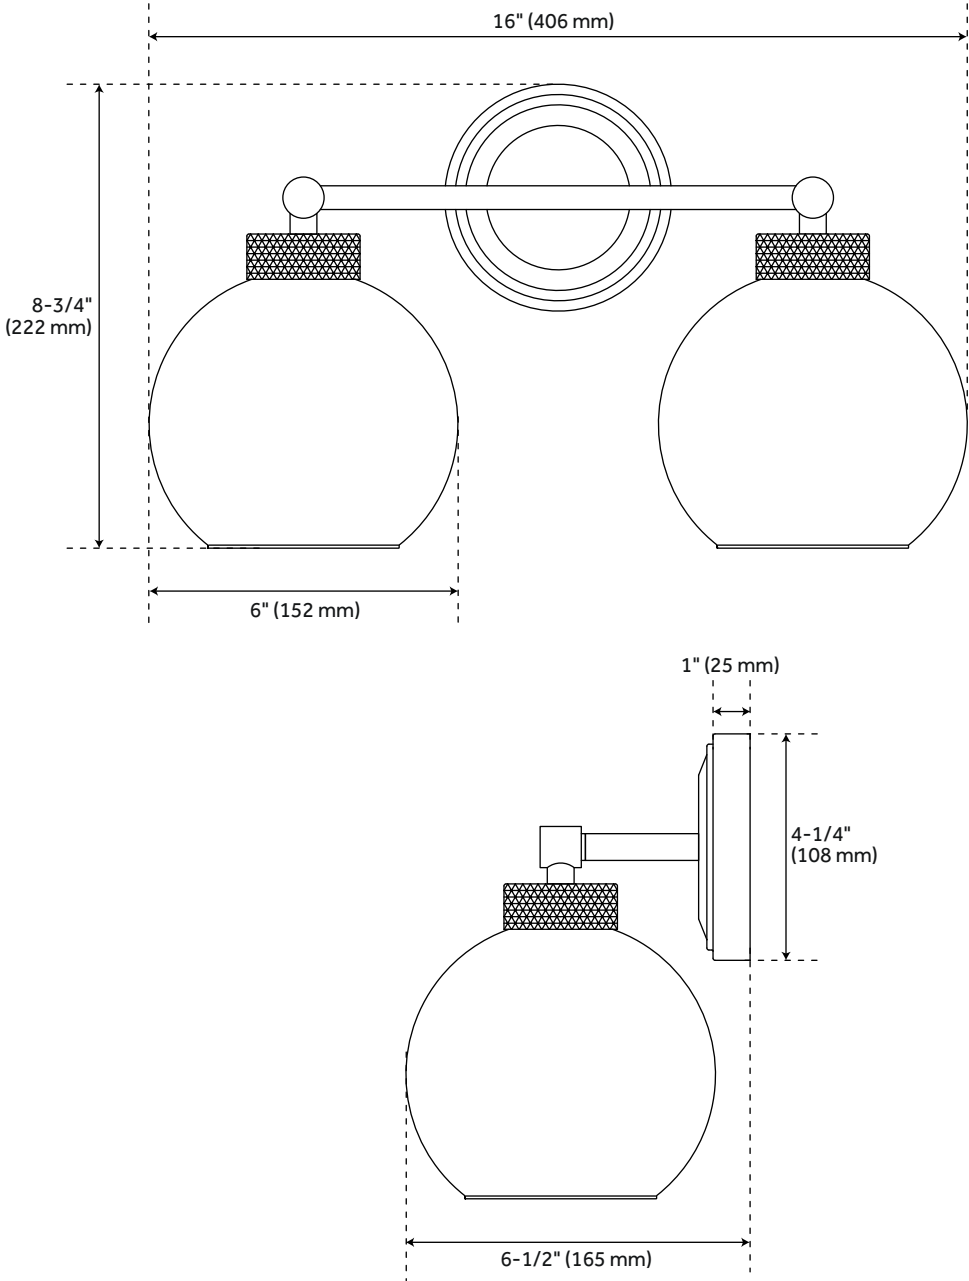

ALBURY 2-LIGHT VANITY LIGHT

SKU: 953484
Code: PHVL3232

FEATURES

Installation Type: Wall Mount
Design: Modern
Material: Metal
Width: 16"
Height: 8-3/4"
Depth: 6-1/2"
Base Plate Length: 1"
Base Plate Diameter: 4-1/4"
Mounting Hardware Included: Yes
Reversible Mounting: Yes
Shade Finish: Clear
Shade Material: Glass
Number of Bulbs: 2
Base Plate Depth: 1"
Location Type: Suitable for Damp Locations
Bulbs Included: No
Bulb Type: Medium E-26
Wattage per Bulb: 60

UL 1598 / CSA C22.2 No 250.0

REVISED 3/21/2023

ALBURY 2-LIGHT VANITY LIGHT

SKU: 953484
Code: PHVL3232

ADDITIONAL FEATURES

- Backplate Dimensions: 1" H x 4-1/4" Diameter.
- Fixture uses E26 bulbs.

REVISED 3/21/2023

ALBURY 2-LIGHT VANITY LIGHT

SKU: 953484

PHVL3232

All dimensions and specifications are nominal and may vary. Use actual products for accuracy in critical situations.