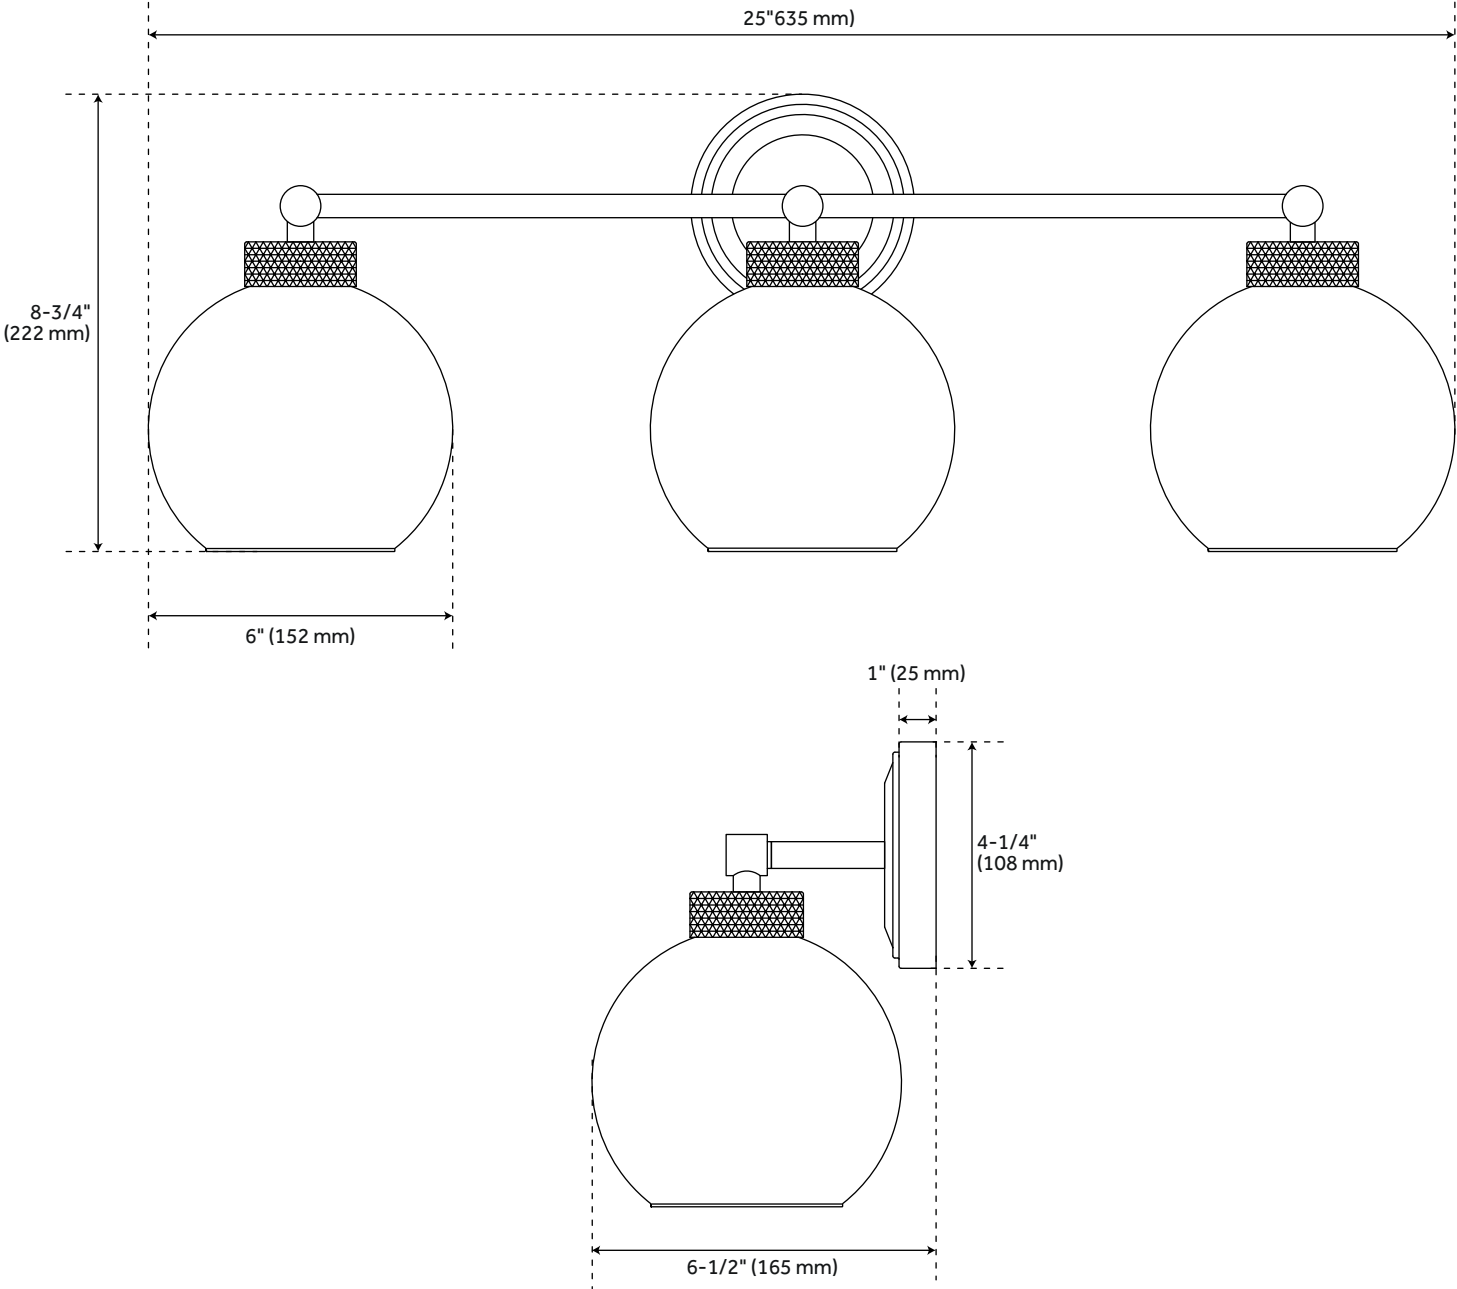

## FEATURES

Installation Type: Wall Mount  
Design: Modern  
Material: Metal  
Width: 25"  
Height: 8-3/4"  
Depth: 6-1/2"  
Base Plate Diameter: 4-1/4"  
Mounting Hardware Included: Yes  
Reversible Mounting: Yes  
Shade Finish: Clear  
Shade Material: Glass  
Number of Bulbs: 3  
Base Plate Depth: 1"  
Location Type: Suitable for Damp Locations  
Bulbs Included: No  
Bulb Type: Medium E-26  
Wattage per Bulb: 60  
Extension: 6-1/2"  
Voltage: 120

## ADDITIONAL FEATURES

- Backplate Dimensions: 1" H x 4-1/4" Diameter.
- Fixture uses E26 bulbs.

REVISED 4/10/2023

# ALBURY 3-LIGHT VANITY LIGHT

SKU: 953485

PHVL3233

All dimensions and specifications are nominal and may vary. Use actual products for accuracy in critical situations.