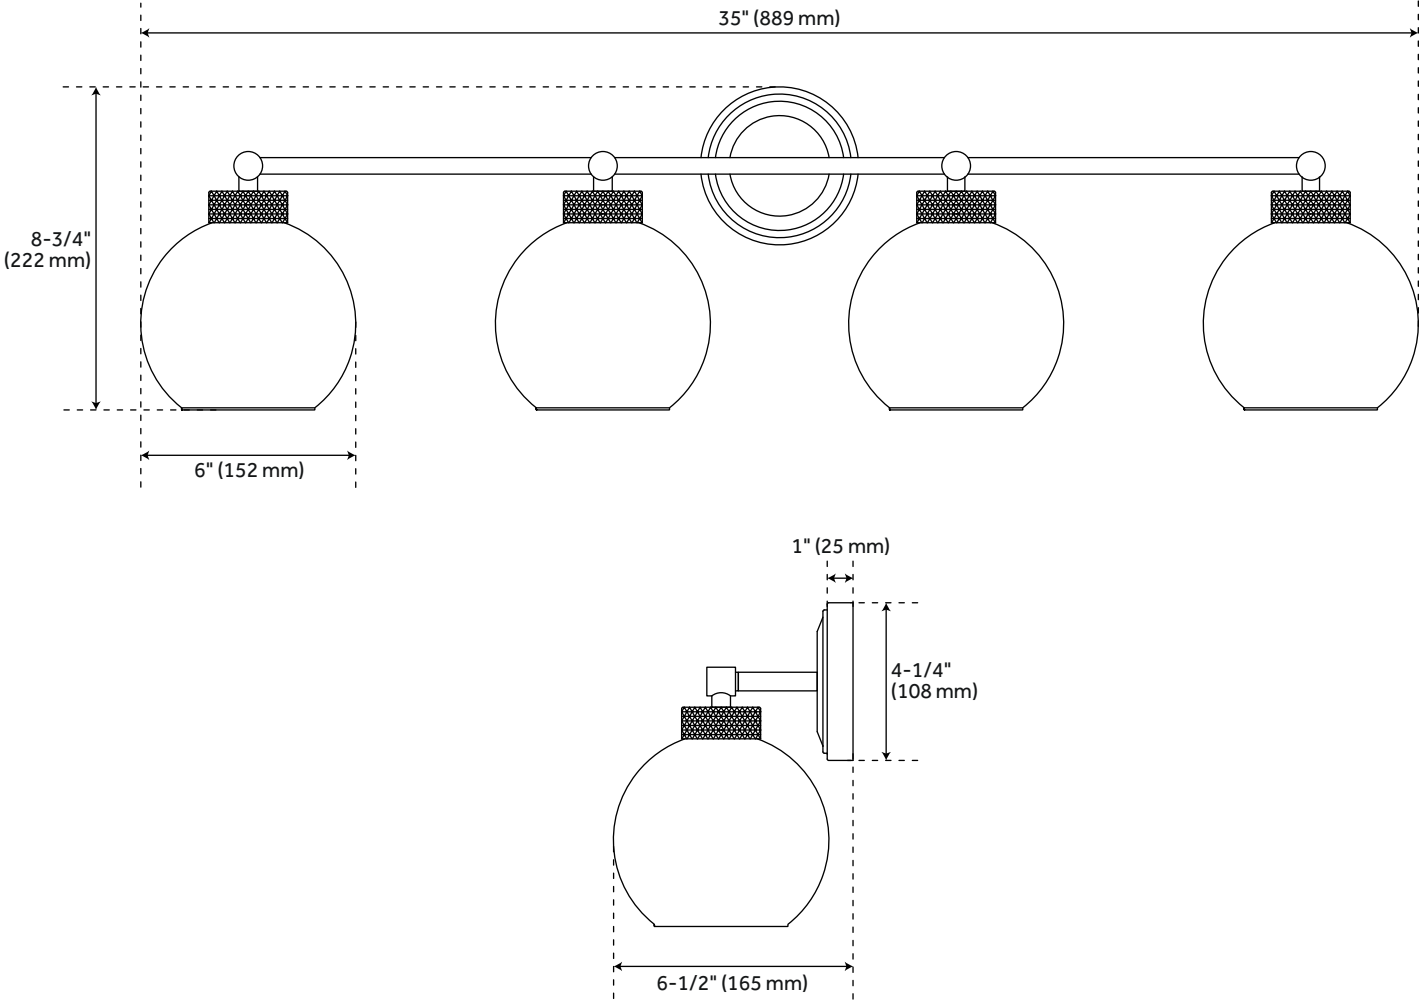

ALBURY 4-LIGHT VANITY LIGHT

SKU: 953486
Code: PHVL3234

FEATURES

Installation Type: Wall Mount
Design: Modern
Material: Metal
Width: 35"
Height: 8-3/4"
Depth: 6-1/2"
Base Plate Length: 1"
Base Plate Diameter: 4-1/4"
Mounting Hardware Included: Yes
Reversible Mounting: Yes
Shade Finish: Clear
Shade Material: Glass
Number of Bulbs: 4
Base Plate Depth: 1"
Location Type: Suitable for Damp Locations
Bulbs Included: No
Bulb Type: Medium E-26
Wattage per Bulb: 60

UL 1598 / CSA C22.2 No 250.0

REVISED 3/21/2023

ALBURY 4-LIGHT VANITY LIGHT

SKU: 953486

Code: PHVL3234

ADDITIONAL FEATURES

- Backplate Dimensions: 1" H x 4-1/4" Diameter.
- Fixture uses E26 bulbs.

REVISED 3/21/2023

ALBURY 4-LIGHT VANITY LIGHT

SKU: 953486

PHVL3234

All dimensions and specifications are nominal and may vary. Use actual products for accuracy in critical situations.