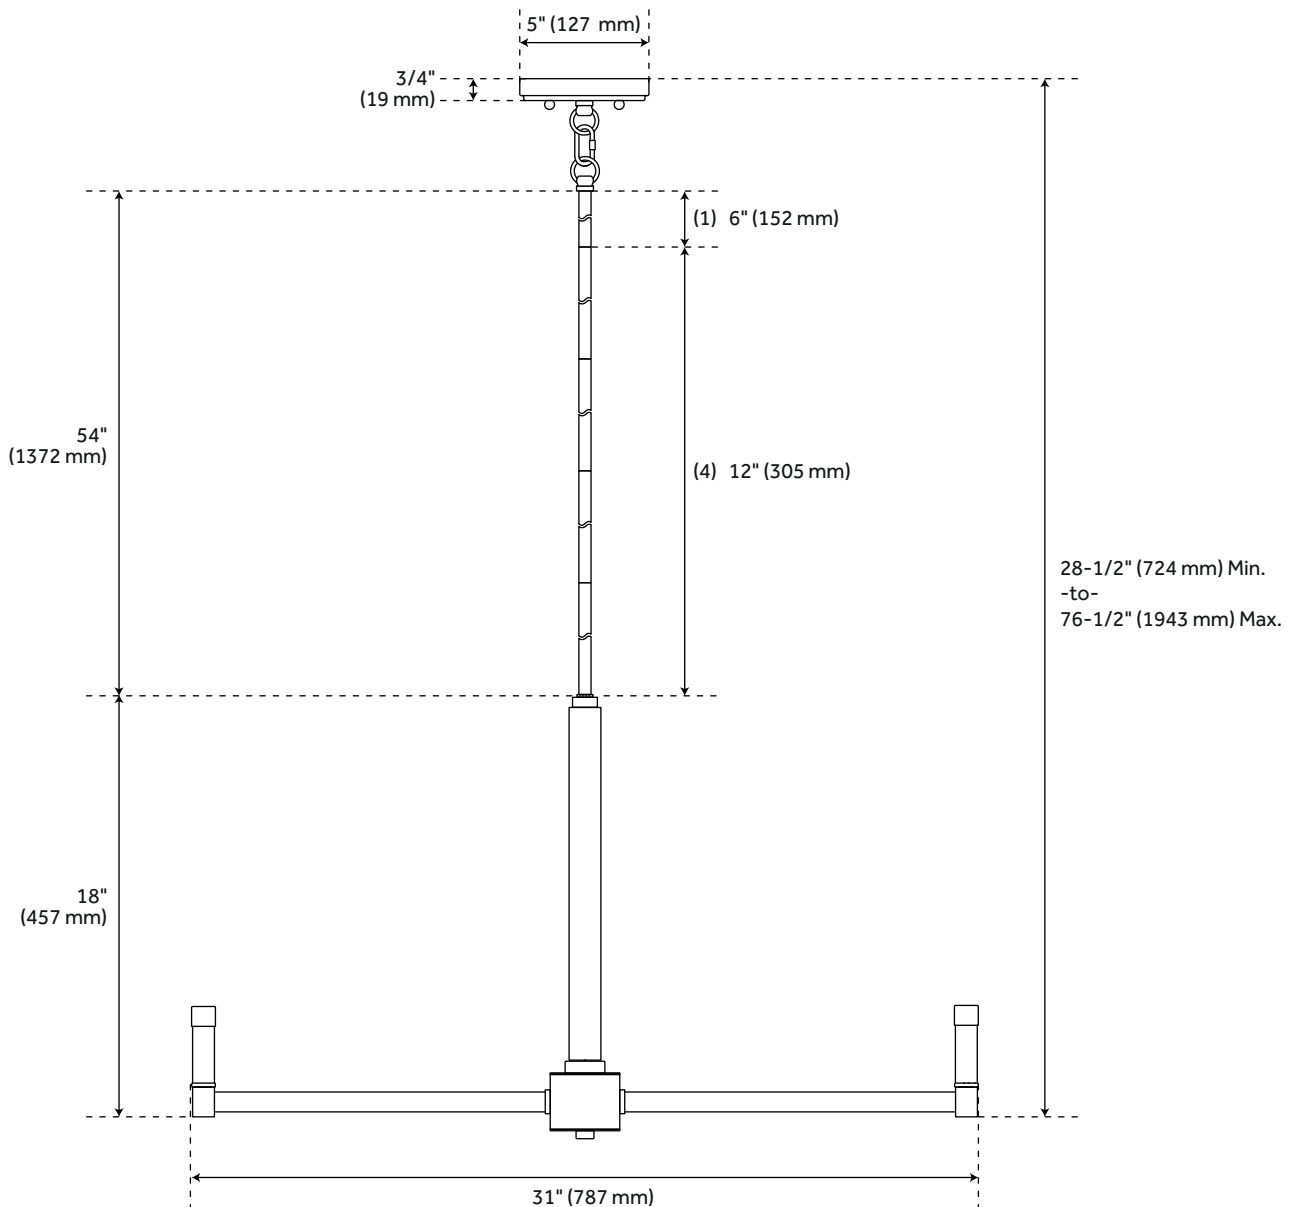

KUNIN 8-LIGHT CHANDELIER

SKU: 953487
Code: PHL6538

FEATURES

Installation Type: Ceiling Mount
Design: Modern
Material: Metal
Length: 31"
Width: 31"
Height: 18"
Base Plate Length: 3/4"
Base Plate Diameter: 5"
Mounting Hardware Included: Yes
Shade Material: Metal
Number of Bulbs: 8
Base Plate Depth: 3/4"
Location Type: Suitable for Dry Locations
Bulbs Included: No
Bulb Type: Candelabra E-12
Wattage per Bulb: 60
Downrod/Chain Length: (1) 6" and (4) 12"

UL 1598 / CSA C22.2 No 250.0

REVISED 3/21/2023

KUNIN 8-LIGHT CHANDELIER

SKU: 953487

Code: PPHL6538

ADDITIONAL FEATURES

- Backplate Dimensions: 3/4" H x 5" Diameter.
- Fixture uses E12 bulbs.
- Wire Length 180"
- Hanging Height: 28.5" Minimum 76.5" Maximum.

REVISED 3/21/2023

KUNIN 8-LIGHT CHANDELIER

SKU: 953487

PHHL6538

All dimensions and specifications are nominal and may vary. Use actual products for accuracy in critical situations.