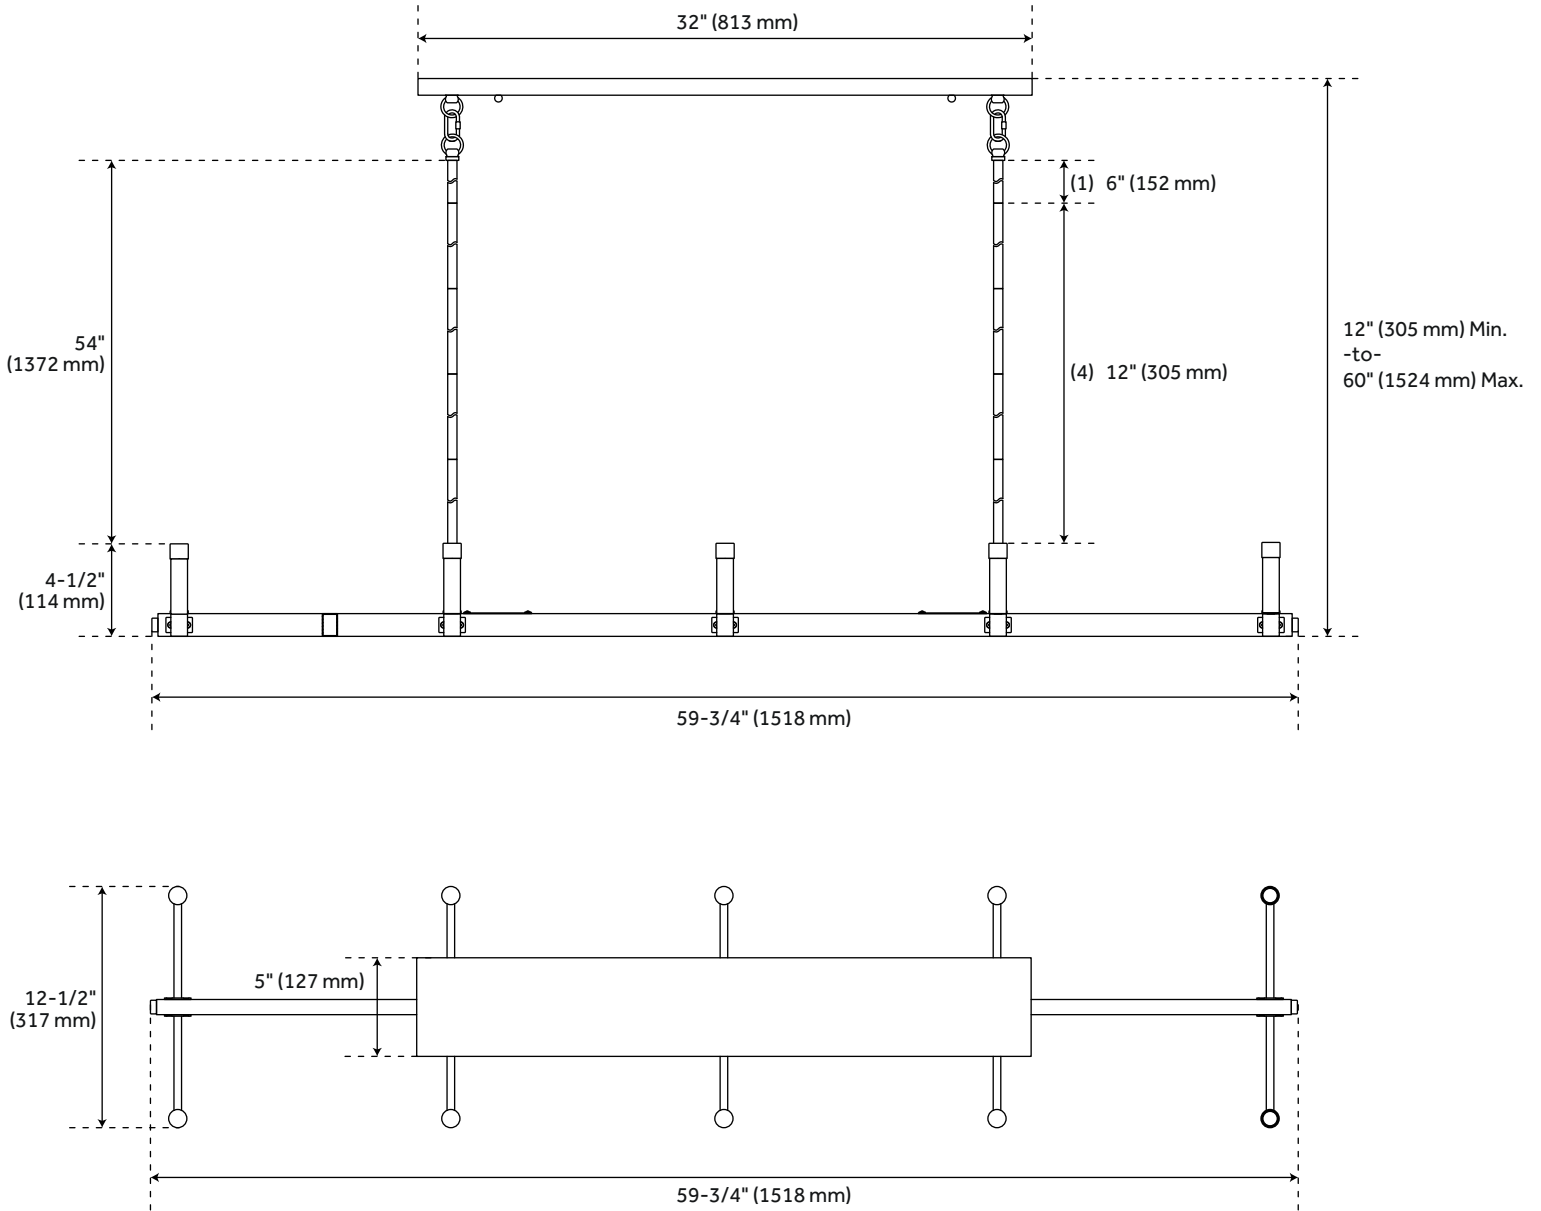

KUNIN 10-LIGHT CHANDELIER

SKU: 953488

PHHL6530

All dimensions and specifications are nominal and may vary. Use actual products for accuracy in critical situations.