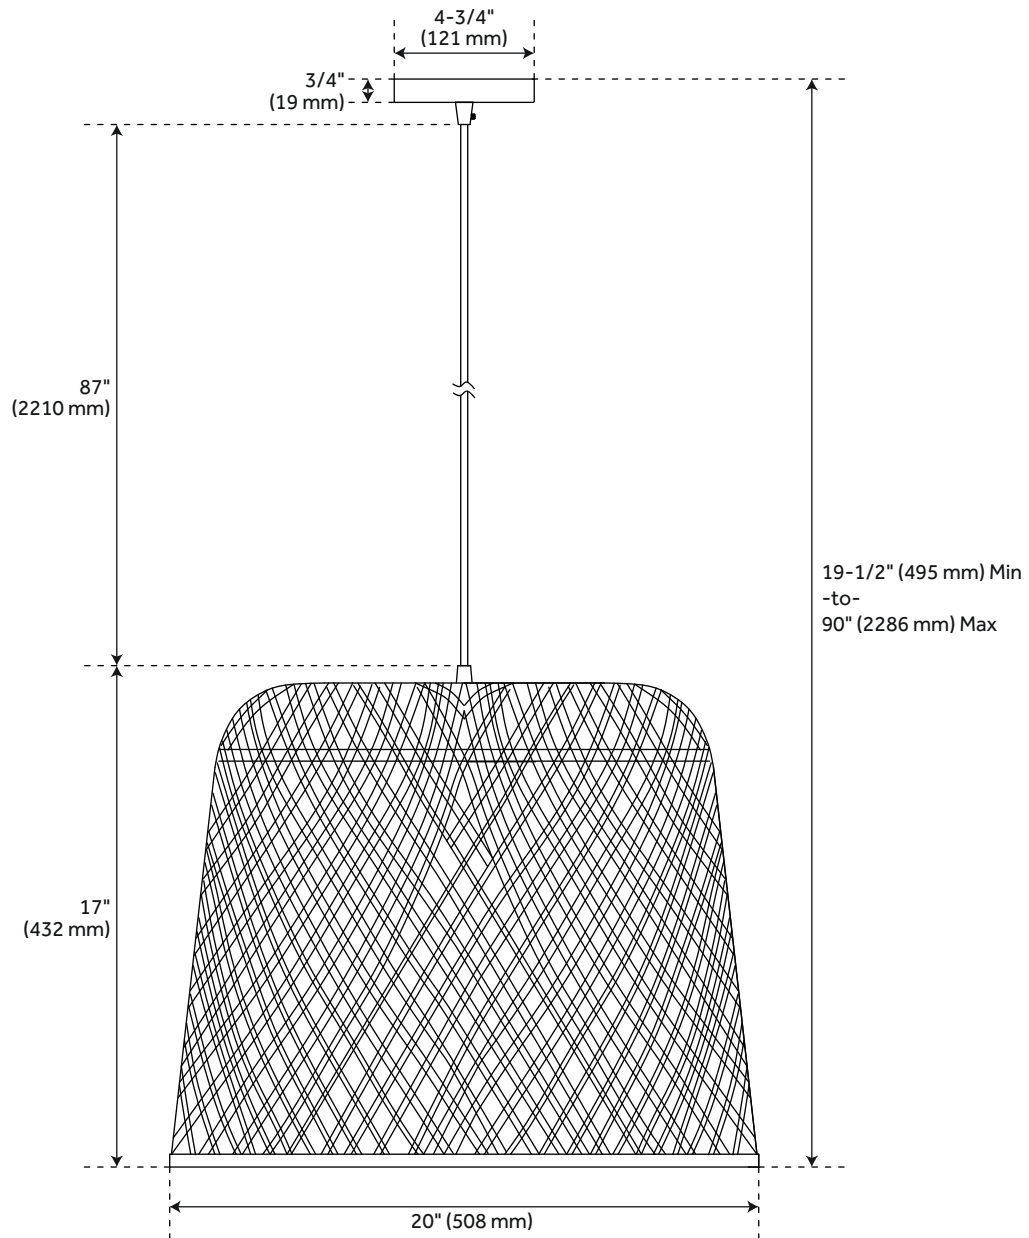

BALIDO PENDANT LIGHT - SINGLE LIGHT

SKU: 953491

PHPL3461

All dimensions and specifications are nominal and may vary. Use actual products for accuracy in critical situations.