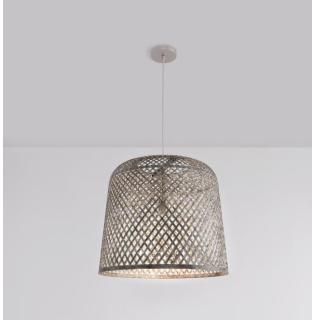

# BALIDO PENDANT LIGHT - SINGLE LIGHT

SKU: 953491  
Code: PHPL3461

## FEATURES

Installation Type: Ceiling Mount  
Design: Modern  
Material: Metal  
Width: 20"  
Height: 17"  
Base Plate Length: 3/4"  
Base Plate Diameter: 4-3/4"  
Mounting Hardware Included: Yes  
Shade Finish: Brushed Nickel  
Shade Material: Wood  
Number of Bulbs: 1  
Base Plate Depth: 3/4"  
Location Type: Suitable for Dry Locations  
Bulbs Included: No  
Bulb Type: Medium E-26  
Wattage per Bulb: 60  
Remote Included: No

## ADDITIONAL FEATURES

- Backplate Dimensions: 3/4" H x 4-3/4" Diameter.
- Fixture uses E26 bulbs.
- Chain Length 87" Wire Length 72"
- Hanging Height: 19.5" Minimum 90" Maximum.

REVISED 3/21/2023