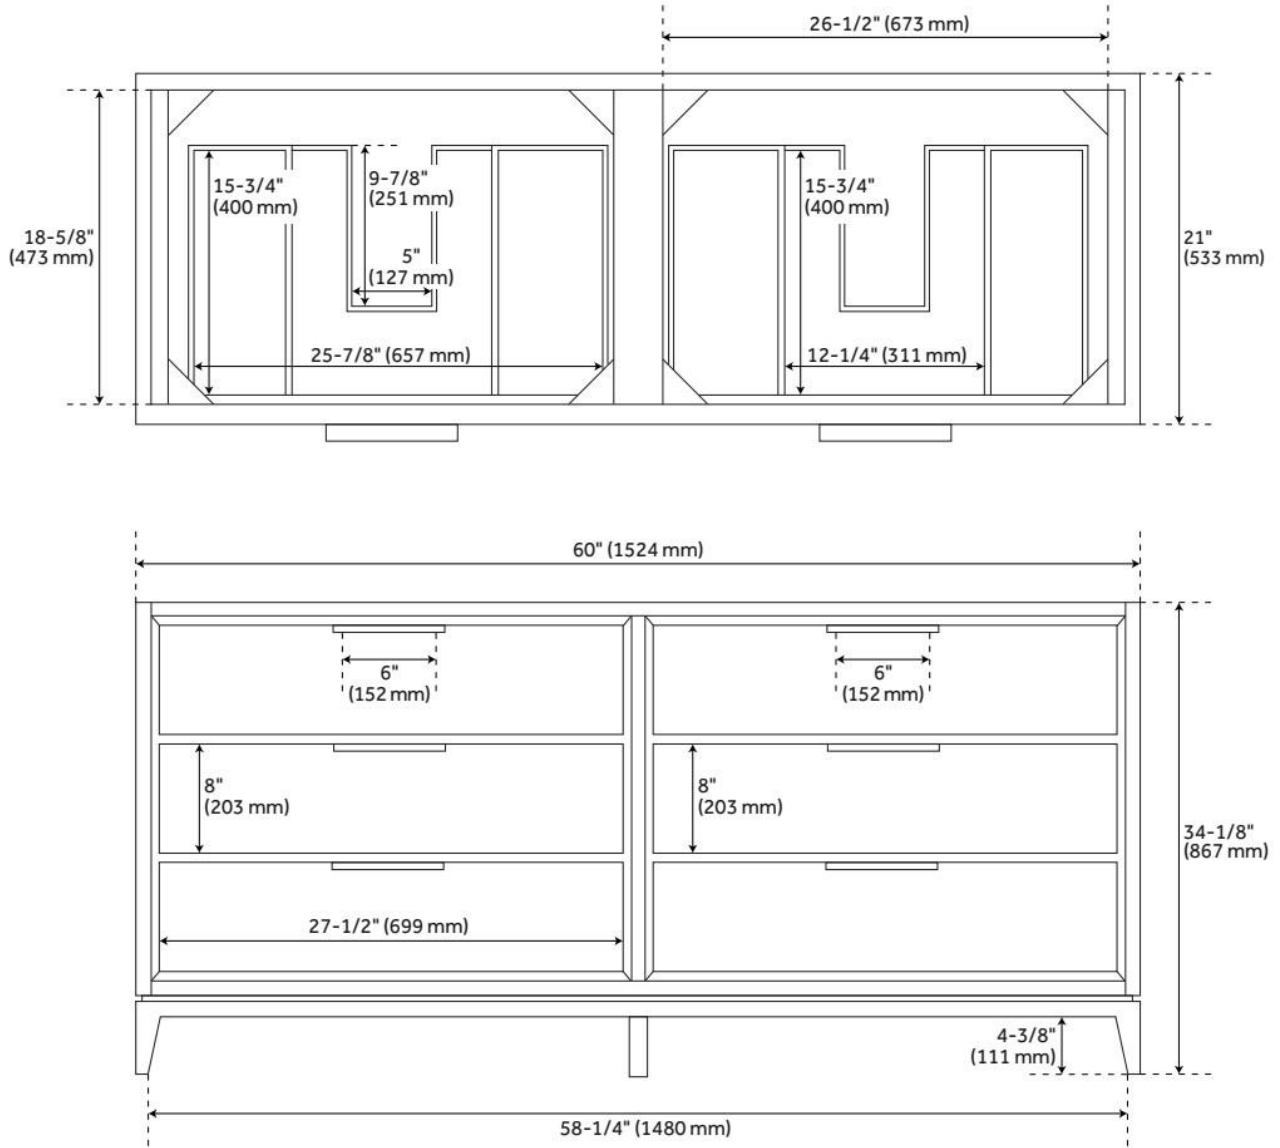

60" HYTES MAHOGANY DOUBLE VANITY WITH UNDERMOUNT SINKS - SKY GRAY

SKU: 953492-60-UM

Code: SH480411, SH480409, SH480412, SH480408, SH480410

REVISED 3/26/2025