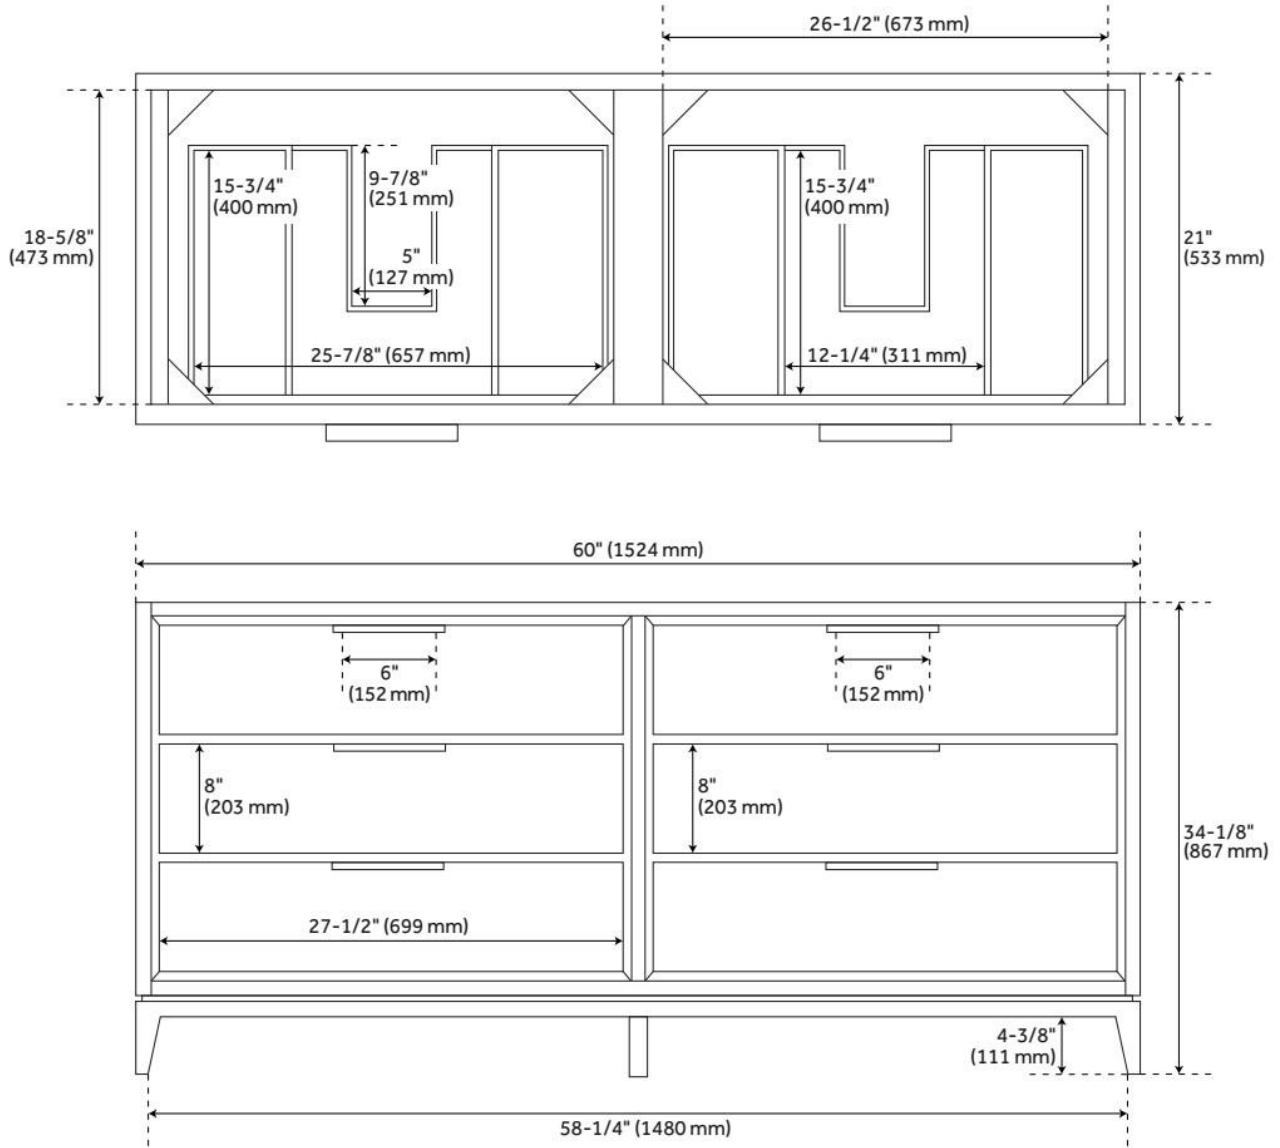

60" HYTES MAHOGANY DOUBLE VANITY WITH UNDERMOUNT SINKS - SKY GRAY

SKU: 953492-60-UM

Code: SH480411, SH480409, SH480410, SH480412, SH480408

REVISED 8/12/2024