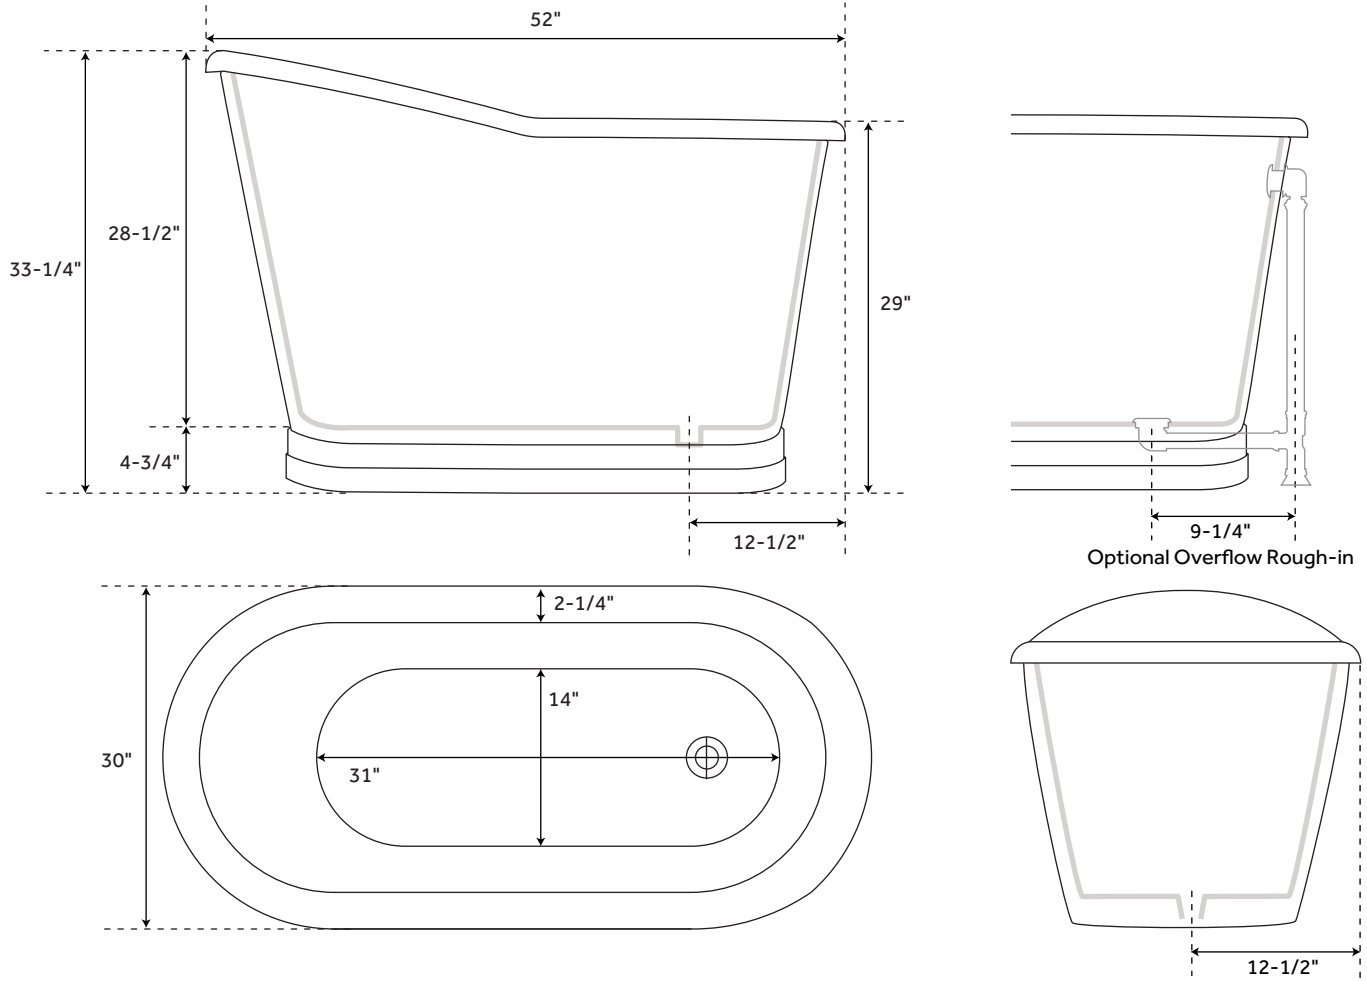

52" WINTON CAST IRON SKIRTED SLIPPER TUB

SKU: 953495

All dimensions and specifications are nominal and may vary. Use actual products for accuracy in critical situations.