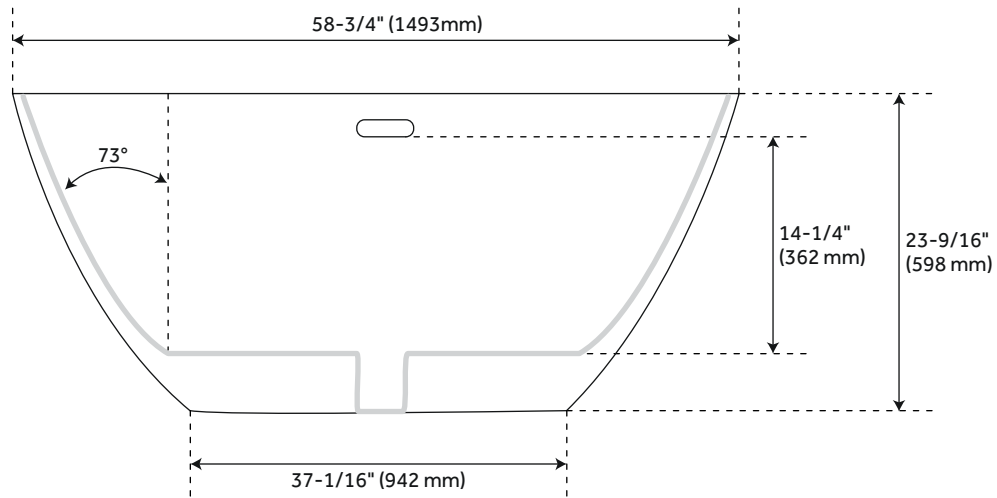

59" CATINO SOLID SURFACE FREESTANDING TUB - MATTE WHITE INTERIOR - MATTE BLACK EXTERIOR

SKU: 953506-59
Code: SH480481

FEATURES

Design: Modern
Product Finish: Matte Black
Material: solid surface
Length: 58-3/4"
Width: 29-1/8"
Height: 23-9/16"
Overflow Hole: true
Water Depth To Overflow: 14-1/4"
Exterior Treatment: Matte
Interior Treatment: Matte
Drain Finish: White
Faucet Included: No
Shape: Oval
Water Depth to Rim: 17"
Tub Overflow: Yes
Tub Material: Solid Surface
Tub Interior Length: 47"
Tub Interior Width: 22"
Tap Deck: No
Faucet Drillings: No Drillings
Built-In Adjusters: Yes
Tub Weight Uncrated (lbs): 212
Tub Weight Crated (lbs): 310

REVISED 3/27/2023

59" CATINO SOLID SURFACE FREESTANDING TUB - MATTE WHITE INTERIOR - MATTE BLACK EXTERIOR

SKU: 953506-59

Code: SH480481

ADDITIONAL FEATURES

- Exterior of tub has a matte finish.
- Optional Quick Connect Drop-In Drain Kit Includes:
 - Floor Plate, 1-1/2" PVC Pipe, 2" x 1-1/2" Trap Adapters, 1 Brass Threaded, 1 Brass Unthreaded Tailpiece and Plug.
 - Installs above your subfloor, but underneath your cement floor or tile, so you do not need access below the fixture.

REVISED 3/27/2023

59" CATINO SOLID SURFACE FREESTANDING TUB - MATTE FINISH - WHITE INT & BLACK EXT

SKU: 953506-59

All dimensions and specifications are nominal and may vary. Use actual products for accuracy in critical situations.