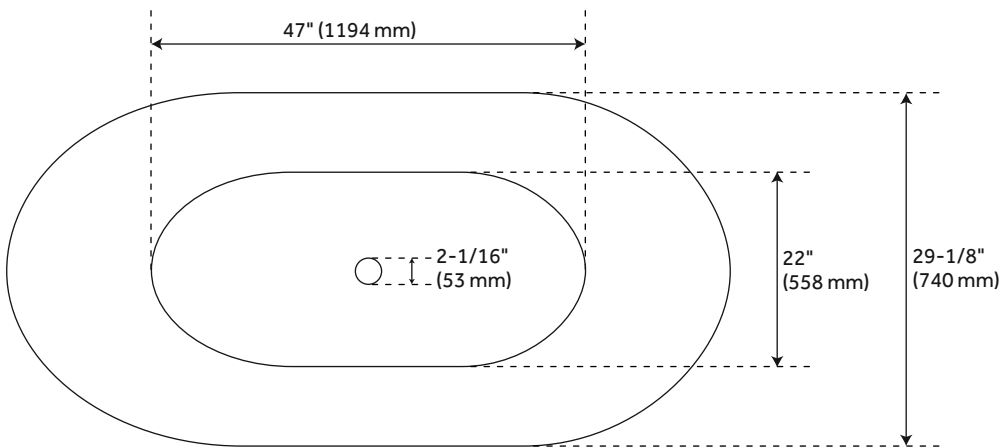

59" CATINO SOLID SURFACE FREESTANDING TUB - MATTE FINISH - WHITE INT & BLACK EXT

SKU: 953506-59

All dimensions and specifications are nominal and may vary. Use actual products for accuracy in critical situations.