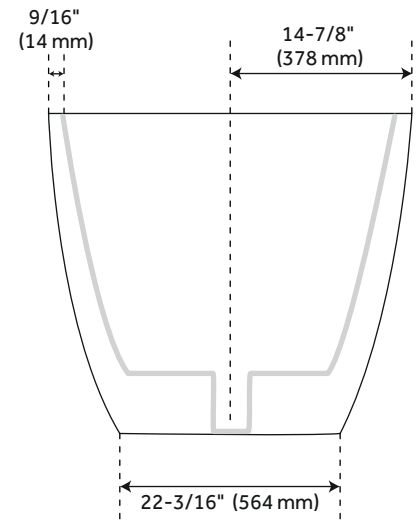

59" CATINO SOLID SURFACE FREESTANDING TUB - MATTE WHITE INTERIOR - MATTE BLACK EXTERIOR

SKU: 953506-59
Code: SH480481

FEATURES

Design: Modern
Product Finish: Matte Black
Material: solid surface
Length: 58-3/4"
Width: 29-1/8"
Height: 23-9/16"
Overflow Hole: true
Water Depth To Overflow: 14-1/4"
Exterior Treatment: Matte
Interior Treatment: Matte
Drain Finish: White
Faucet Included: No
Shape: Oval
Water Depth to Rim: 17"
Tub Overflow: Yes
Tub Material: Solid Surface
Tub Interior Length: 47"
Tub Interior Width: 22"
Tap Deck: No
Faucet Drillings: No Drillings
Built-In Adjusters: Yes
Tub Weight Uncrated (lbs): 212
Tub Weight Crated (lbs): 310

REVISED 3/27/2023

59" CATINO SOLID SURFACE FREESTANDING TUB - MATTE WHITE INTERIOR - MATTE BLACK EXTERIOR

SKU: 953506-59

Code: SH480481

ADDITIONAL FEATURES

- Exterior of tub has a matte finish.
- Optional Quick Connect Drop-In Drain Kit Includes:
 - Floor Plate, 1-1/2" PVC Pipe, 2" x 1-1/2" Trap Adapters, 1 Brass Threaded, 1 Brass Unthreaded Tailpiece and Plug.
 - Installs above your subfloor, but underneath your cement floor or tile, so you do not need access below the fixture.

REVISED 3/27/2023

59" CATINO SOLID SURFACE FREESTANDING TUB - MATTE FINISH - WHITE INT & BLACK EXT

SKU: 953506-59

All dimensions and specifications are nominal and may vary. Use actual products for accuracy in critical situations.