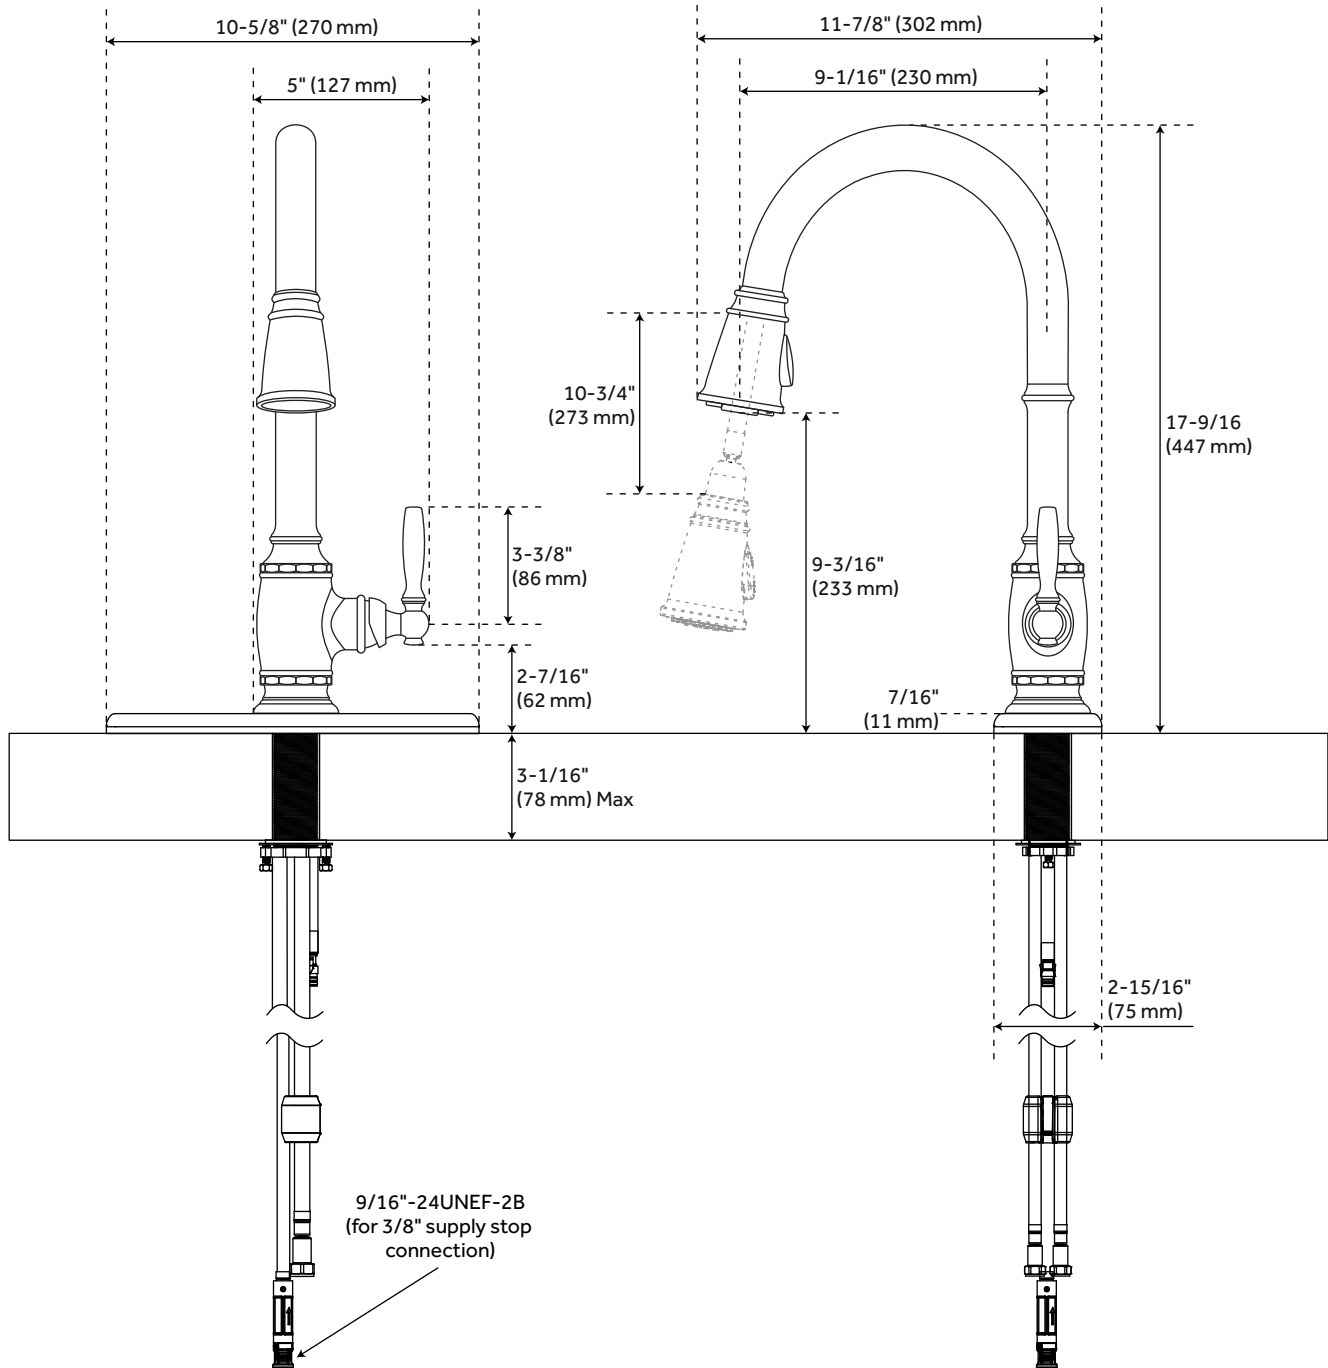

## FEATURES

Installation Type: Single-Hole  
Features: Pull-Down  
Design: Traditional  
Length: 10-5/8"  
Width: 11-7/8"  
Height: 17-9/16"  
Base Plate Length: 10-5/8"  
Faucet Centers: Single-Hole  
Drain Included: No  
Faucet Material: Zinc  
Handle Type: Lever  
Base Plate Width: 2-15/16"  
Kitchen Faucet Holes: 1  
Hand Sprayer Material: ABS  
Max. Countertop Thickness: 3-1/16"  
Height To Spout: 9-3/16"  
Spout Reach: 9-1/16"  
Swivel Spout: Yes  
Handle Height: 3-3/8"  
Ceramic Disc Cartridges: Yes  
Hot and Cold Indicators: No  
Weight: 9

# FINNIAN PULL-DOWN KITCHEN FAUCET WITH DECK PLATE

SKU: 953519-DP

Code: SHXCFN107, OBPF180536, SHXCFN100

## ADDITIONAL FEATURES

- Aerated stream and spray.
- Deck plate can be used to hide the unused mounting holes.

REVISED 10/6/2023

# FINNIAN PULL-DOWN KITCHEN FAUCET WITH DECK PLATE

All dimensions and specifications are nominal and may vary. Use actual products for accuracy in critical situations.