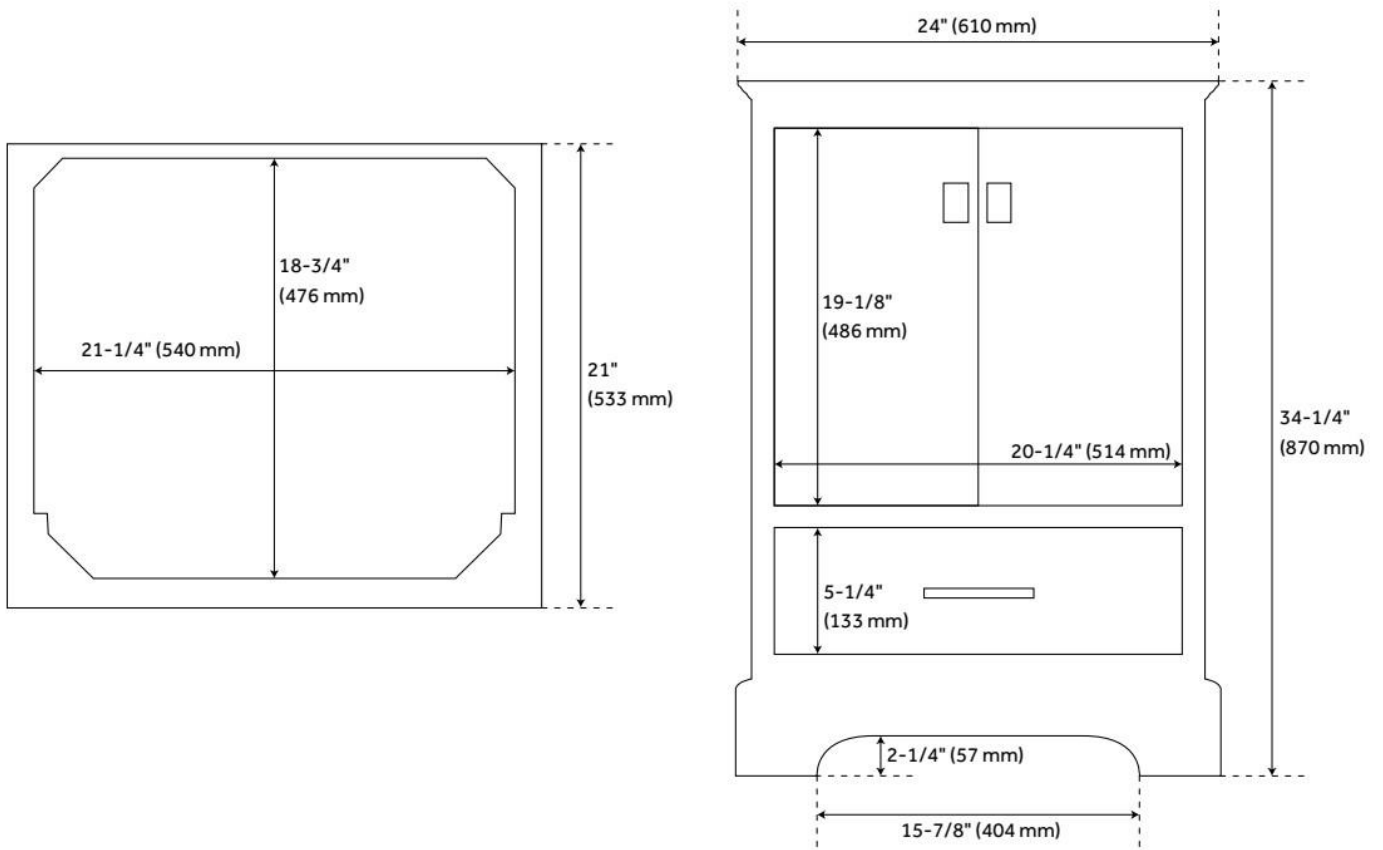

24" QUEN VANITY WITH RECTANGULAR UNDERMOUNT SINK - GRAY

SKU: 953527-24-RUMB

Code: SH480556, SH480557, SH480558, SH480559, SH480560, SH480561, SH480562, SH480563, SH480564, SH480566

FEATURES

- Material: Wood
- Number of Doors: 2
- Number of Drawers: 1
- Soft-Close Hinges: Yes
- Soft-Close Slides: Yes
- Dovetail Drawers: Yes
- Hardware Finish: Brushed Nickel
- Built-In Adjusters: Yes

LISTED ID: 506894

ADDITIONAL FEATURES

- Includes a matching backsplash and a white porcelain sink.
- Granite is A-grade. Polished Carrara Marble is sourced from Italy.
- Each stone top is carved from a single piece of stone and will feature natural variations.
- See Installation Instructions for directions to attach the vanity top and sink.
- All dimensions are ($\pm 1/2"$).
- [Wood finish samples available.](#)

REVISED 8/5/2024

24" QUEN VANITY WITH RECTANGULAR UNDERMOUNT SINK - GRAY

SKU: 953527-24-RUMB

Code: SH480556, SH480557, SH480558, SH480559, SH480560, SH480561, SH480562, SH480563, SH480564, SH480566

REVISED 8/5/2024