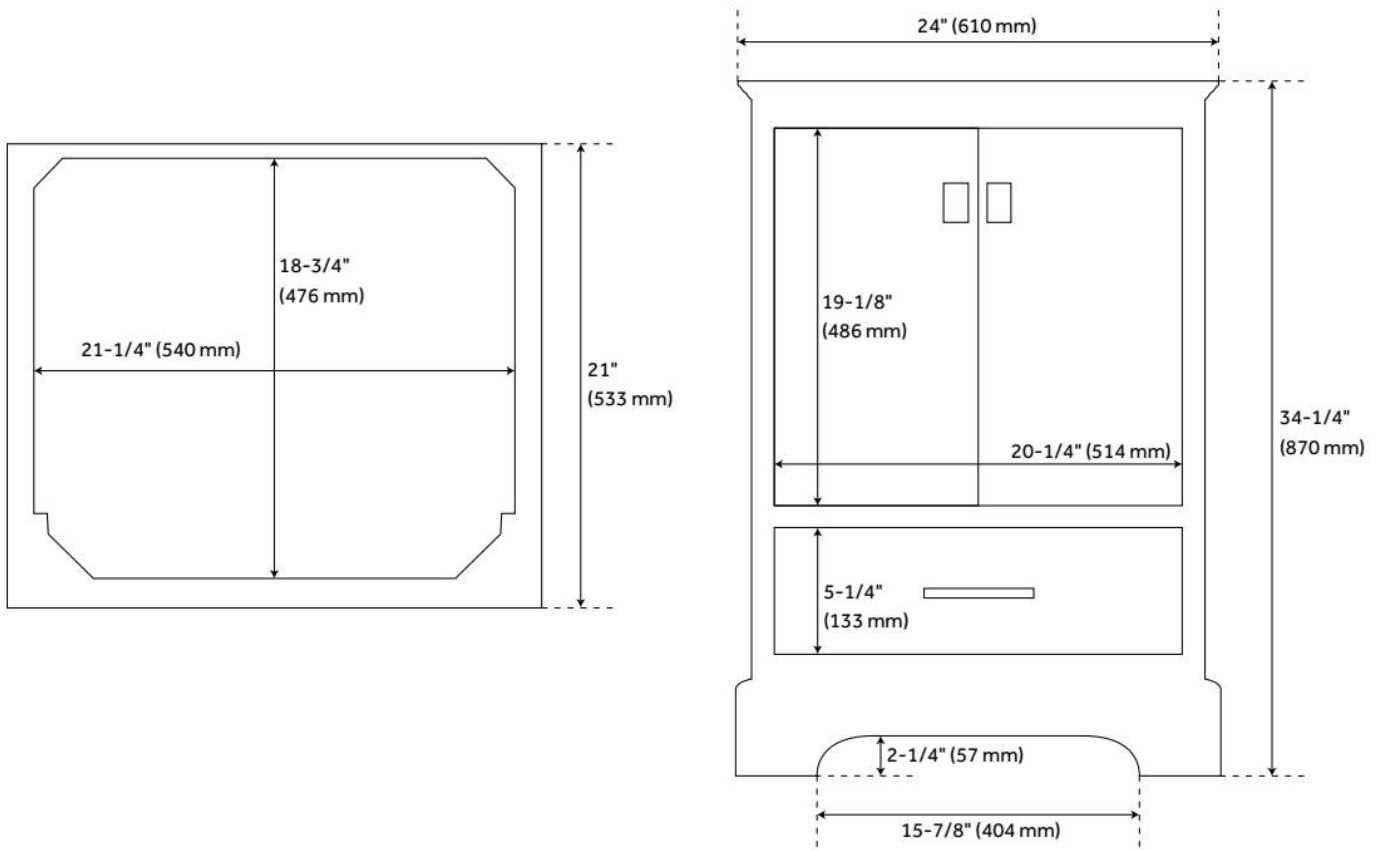

24" QUEN VANITY WITH UNDERMOUNT SINK - GRAY

SKU: 953527-24-UM

Code: SH480551, SH480552, SH480553, SH480554, SH480555

FEATURES

Material: Wood
Number of Doors: 2
Number of Drawers: 1
Soft-Close Hinges: Yes
Soft-Close Slides: Yes
Dovetail Drawers: Yes
Hardware Finish: Brushed Nickel
Built-In Adjusters: Yes

LISTED ID: 506895

ADDITIONAL FEATURES

- Includes a matching backsplash and a white porcelain sink.
- Granite is A-grade. Polished Carrara Marble is sourced from Italy.
- Each stone top is carved from a single piece of stone and will feature natural variations.
- See Installation Instructions for directions to attach the vanity top and sink.
- All dimensions are ($\pm 1/2"$).
- [Wood finish samples available.](#)

REVISED 8/5/2024

24" QUEN VANITY WITH UNDERMOUNT SINK - GRAY

SKU: 953527-24-UM

Code: SH480551, SH480552, SH480553, SH480554, SH480555

REVISED 8/5/2024