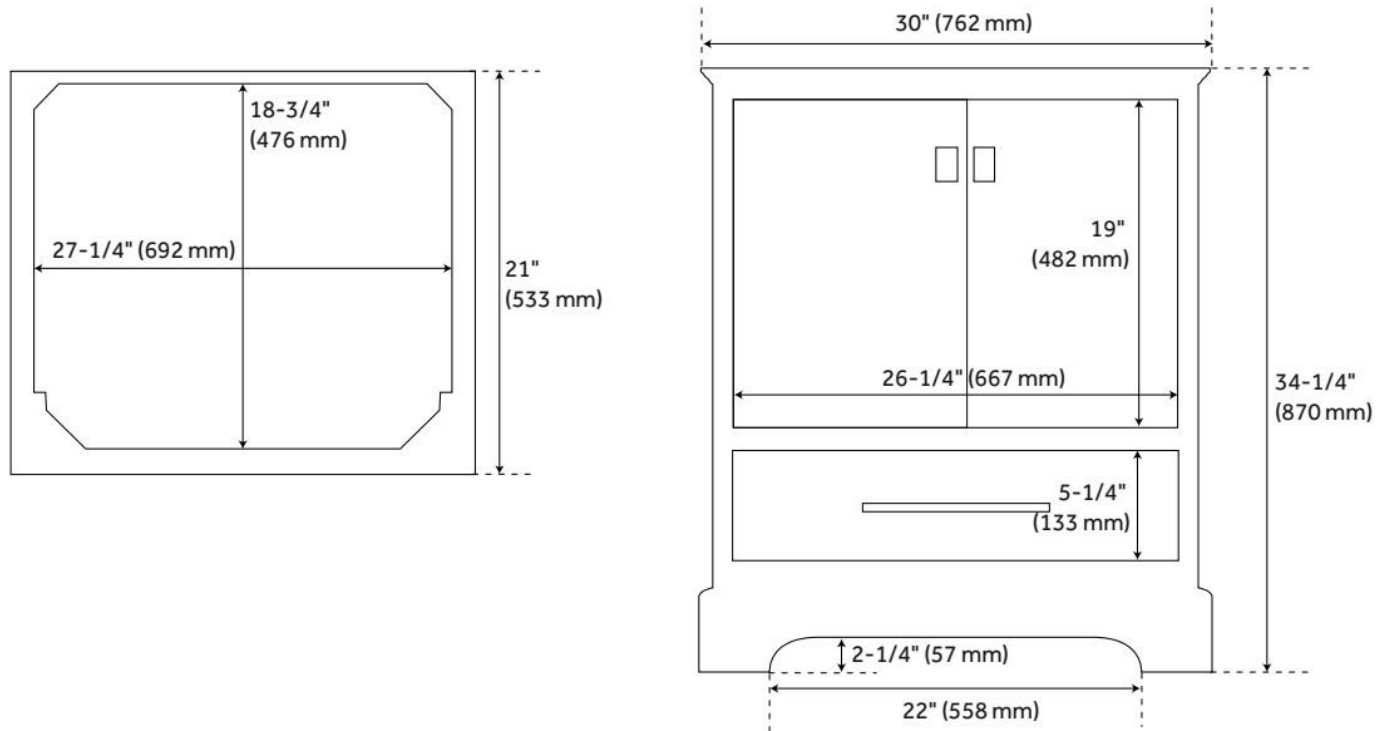

# 30" QUEN VANITY WITH RECTANGULAR UNDERMOUNT SINK - GRAY

SKU: 953527-30-RUMB

Code: SH480600, SH480601, SH480602, SH480603, SH480604, SH480605, SH480606, SH480607, SH480608, SH480609, SH480610

## FEATURES

Material: Wood  
Number of Doors: 2  
Number of Drawers: 1  
Dovetail Drawers: Yes  
Hardware Finish: Brushed Nickel  
Built-In Adjusters: Yes

LISTED ID: 506897

# 30" QUEN VANITY WITH RECTANGULAR UNDERMOUNT SINK - GRAY

SKU: 953527-30-RUMB

Code: SH480600, SH480601, SH480602, SH480603, SH480604, SH480605, SH480606, SH480607, SH480608, SH480609, SH480610

REVISED 8/6/2024