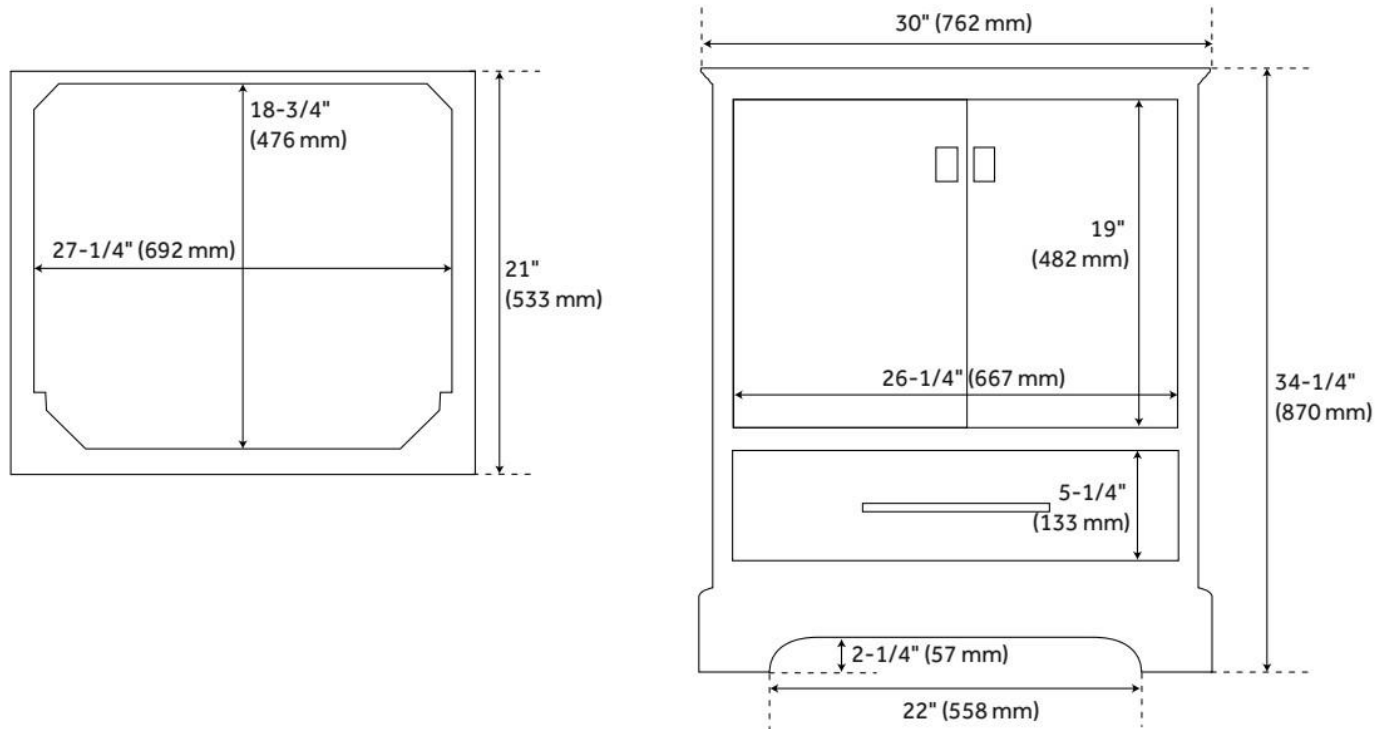

30" QUEN VANITY WITH UNDERMOUNT SINK - GRAY

SKU: 953527-30-UM

Code: SH480595, SH480596, SH480597, SH480598, SH480599

REVISED 8/6/2024