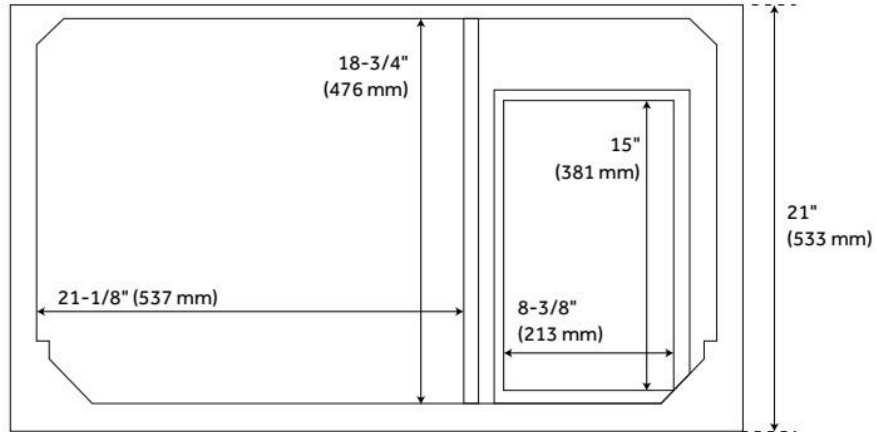

36" QUEN VANITY WITH LEFT OFFSET RECTANGULAR UNDERMOUNT SINK - GRAY

SKU: 953527-36-RUMB

Code: SH480645, SH480644, SH559020

FEATURES

- Material: Wood
- Number of Doors: 2
- Number of Drawers: 5
- Dovetail Drawers: Yes
- Hardware Finish: Brushed Nickel
- Built-In Adjusters: Yes

ASME A112.19.2/CSA B45.1, Massachusetts Accepted, LISTED ID: 506894, N/A

ADDITIONAL FEATURES

- Includes a matching backsplash and a white porcelain sink.
- Granite is A-grade. Polished Carrara Marble is sourced from Italy.
- Each stone top is carved from a single piece of stone and will feature natural variations.
- See Installation Instructions for directions to attach the vanity top and sink.
- All dimensions are ($\pm 1/2"$).

REVISED 11/18/2024

36" QUEN VANITY WITH LEFT OFFSET RECTANGULAR UNDERMOUNT SINK - GRAY

SKU: 953527-36-RUMB

Code: SH480645, SH480644, SH559020

REVISED 11/18/2024