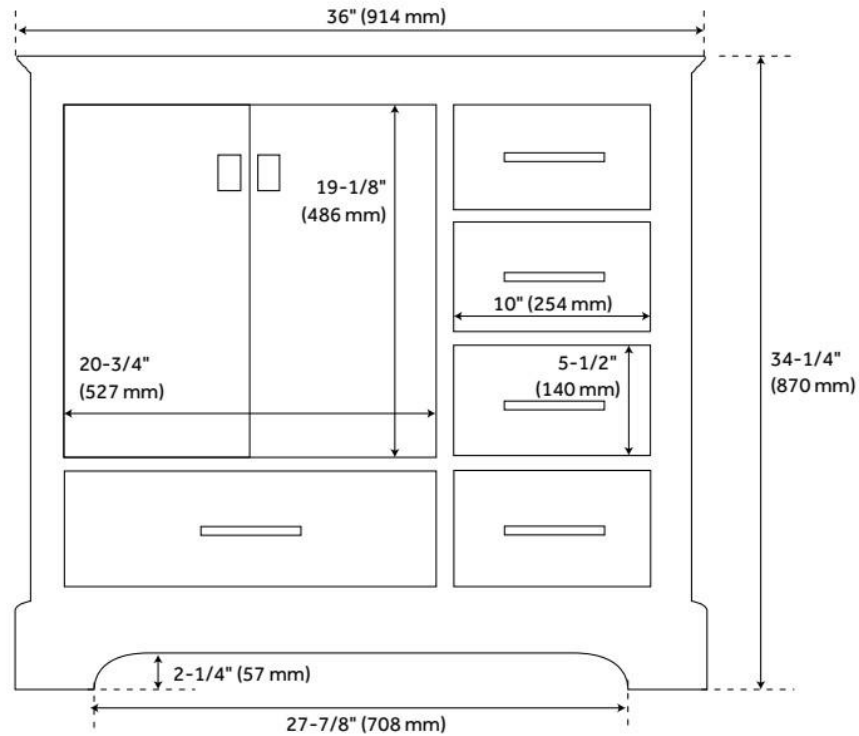

36" QUEN VANITY WITH LEFT OFFSET RECTANGULAR UNDERMOUNT SINK - GRAY

SKU: 953527-36-RUMB

Code: SH480645, SH480644, SH559020

FEATURES

- Material: Wood
- Number of Doors: 2
- Number of Drawers: 5
- Dovetail Drawers: Yes
- Hardware Finish: Brushed Nickel
- Built-In Adjusters: Yes

ASME A112.19.2/CSA B45.1, Massachusetts Accepted, LISTED ID: 506894, N/A

ADDITIONAL FEATURES

- Includes a matching backsplash and a white porcelain sink.
- Granite is A-grade. Polished Carrara Marble is sourced from Italy.
- Each stone top is carved from a single piece of stone and will feature natural variations.
- See Installation Instructions for directions to attach the vanity top and sink.
- All dimensions are ($\pm 1/2"$).

REVISED 11/18/2024

36" QUEN VANITY WITH LEFT OFFSET RECTANGULAR UNDERMOUNT SINK - GRAY

SKU: 953527-36-RUMB

Code: SH480645, SH480644, SH559020

REVISED 11/18/2024