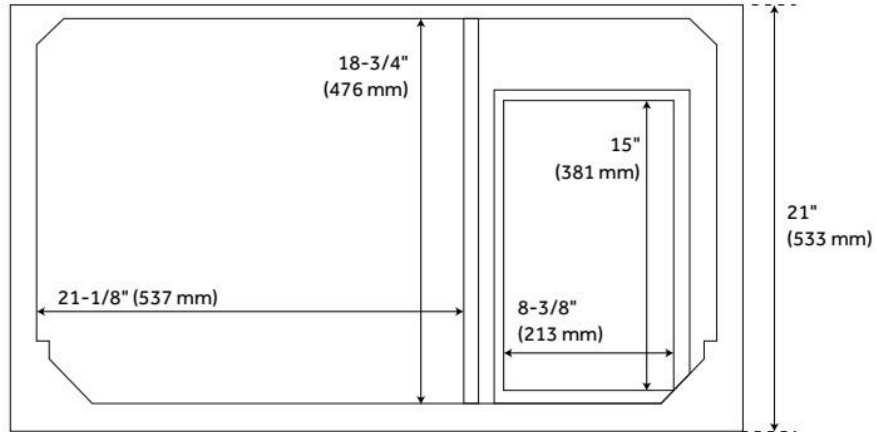

36" QUEN VANITY WITH LEFT OFFSET RECTANGULAR UNDERMOUNT SINK - GRAY

SKU: 953527-36-RUMB

Code: SH480645, SH480644

REVISED 8/7/2024