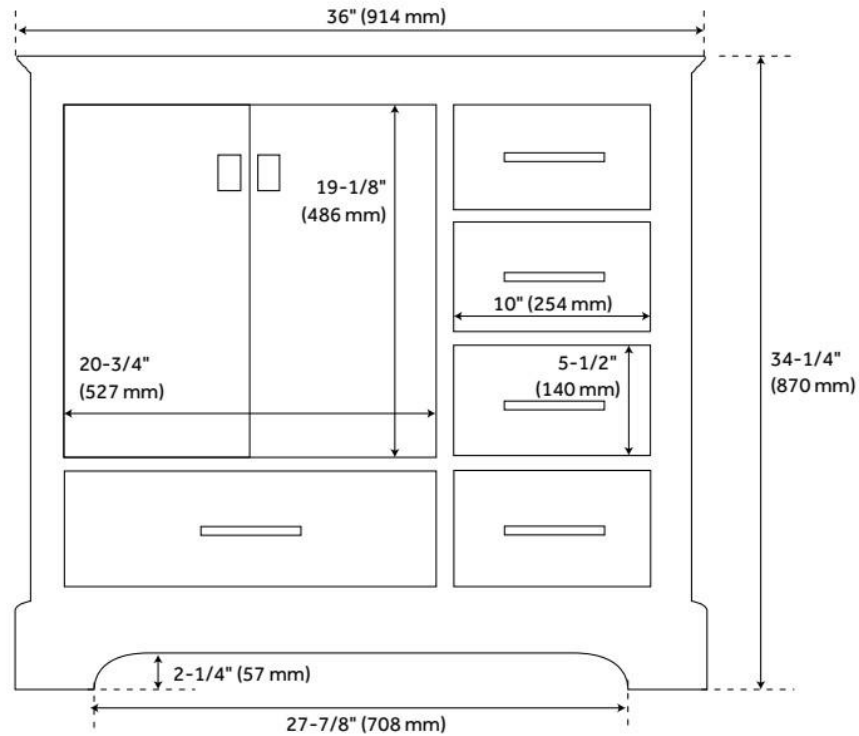

# 36" QUEN VANITY WITH LEFT OFFSET RECTANGULAR UNDERMOUNT SINK - GRAY

SKU: 953527-36-RUMB

Code: SH480645, SH480644

## FEATURES

Material: Wood

Number of Doors: 2

Number of Drawers: 5

Dovetail Drawers: Yes

Hardware Finish: Brushed Nickel

Built-In Adjusters: Yes

ASME A112.19.2/CSA B45.1, Massachusetts Accepted, LISTED ID: 506894

## ADDITIONAL FEATURES

- Includes a matching backsplash and a white porcelain sink.
- Granite is A-grade. Polished Carrara Marble is sourced from Italy.
- Each stone top is carved from a single piece of stone and will feature natural variations.
- See Installation Instructions for directions to attach the vanity top and sink.
- All dimensions are ( $\pm 1/2"$ ).

# 36" QUEN VANITY WITH LEFT OFFSET RECTANGULAR UNDERMOUNT SINK - GRAY

SKU: 953527-36-RUMB

Code: SH480645, SH480644

REVISED 8/7/2024