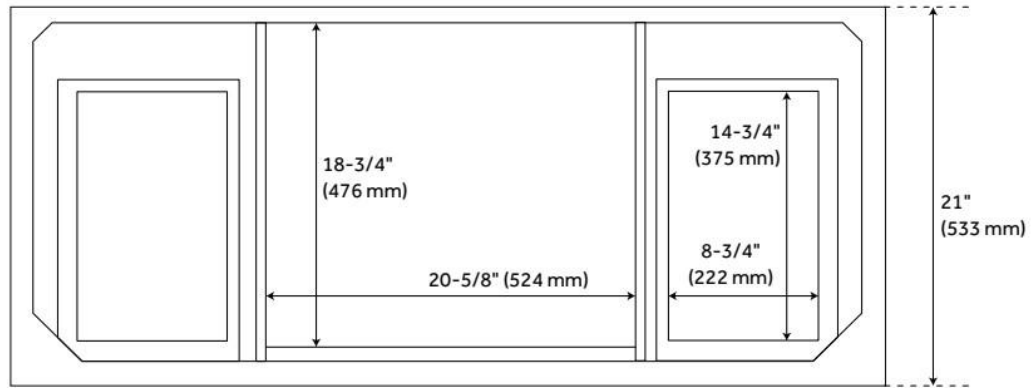

48" QUEN VANITY WITH RECTANGULAR UNDERMOUNT SINK - GRAY

SKU: 953527-48-RUMB

Code: SH480674, SH480676, SH480671, SH480672, SH480680, SH480673, SH480677, SH480675, SH480670, SH480679

FEATURES

Material: Wood
Number of Doors: 2
Number of Drawers: 9
Dovetail Drawers: Yes
Hardware Finish: Brushed Nickel
Built-In Adjusters: Yes

LISTED ID: 506897

ADDITIONAL FEATURES

- Includes a matching backsplash and a white porcelain sink.
- Granite is A-grade. Polished Carrara Marble is sourced from Italy.
- Each stone top is carved from a single piece of stone and will feature natural variations.
- See Installation Instructions for directions to attach the vanity top and sink.
- All dimensions are ($\pm 1/2"$).

REVISED 8/12/2024

48" QUEN VANITY WITH RECTANGULAR UNDERMOUNT SINK - GRAY

SKU: 953527-48-RUMB

Code: SH480674, SH480676, SH480671, SH480672, SH480680, SH480673, SH480677, SH480675, SH480670, SH480679

REVISED 8/12/2024