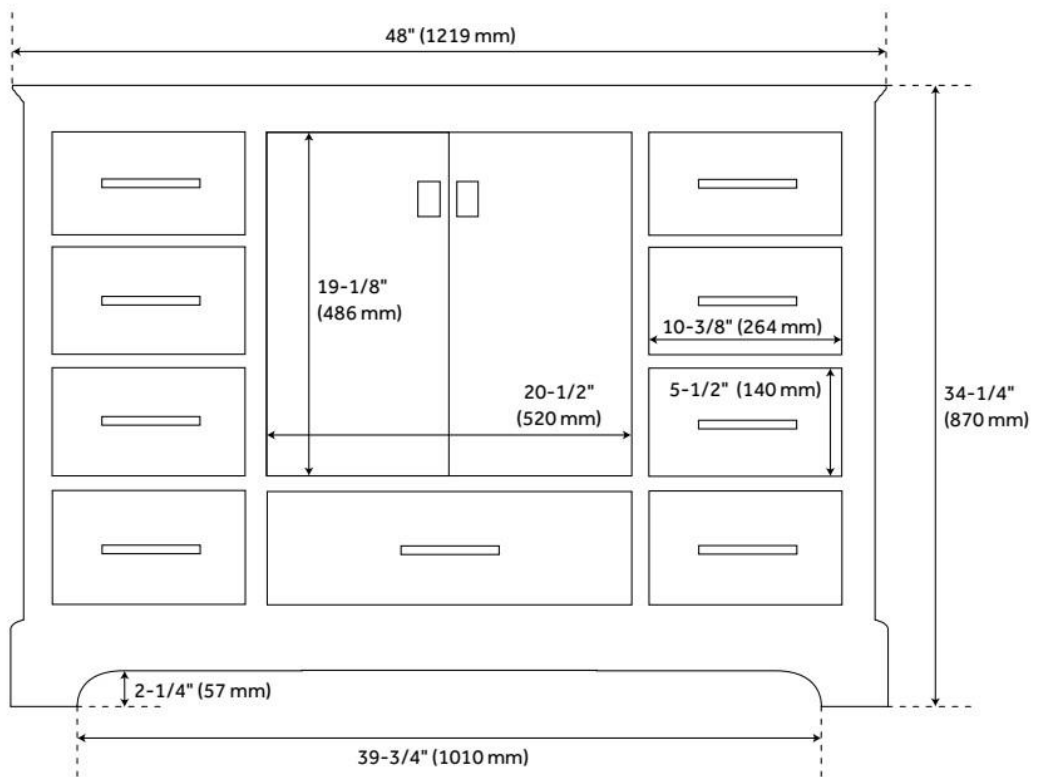

48" QUEN VANITY WITH RECTANGULAR UNDERMOUNT SINK - GRAY

SKU: 953527-48-RUMB

Code: SH480674, SH480676, SH480671, SH480672, SH480680, SH480673, SH480677, SH480675, SH480670, SH480679

FEATURES

Material: Wood
Number of Doors: 2
Number of Drawers: 9
Dovetail Drawers: Yes
Hardware Finish: Brushed Nickel
Built-In Adjusters: Yes

LISTED ID: 506897

ADDITIONAL FEATURES

- Includes a matching backsplash and a white porcelain sink.
- Granite is A-grade. Polished Carrara Marble is sourced from Italy.
- Each stone top is carved from a single piece of stone and will feature natural variations.
- See Installation Instructions for directions to attach the vanity top and sink.
- All dimensions are ($\pm 1/2"$).

REVISED 8/12/2024

48" QUEN VANITY WITH RECTANGULAR UNDERMOUNT SINK - GRAY

SKU: 953527-48-RUMB

Code: SH480674, SH480676, SH480671, SH480672, SH480680, SH480673, SH480677, SH480675, SH480670, SH480679

REVISED 8/12/2024