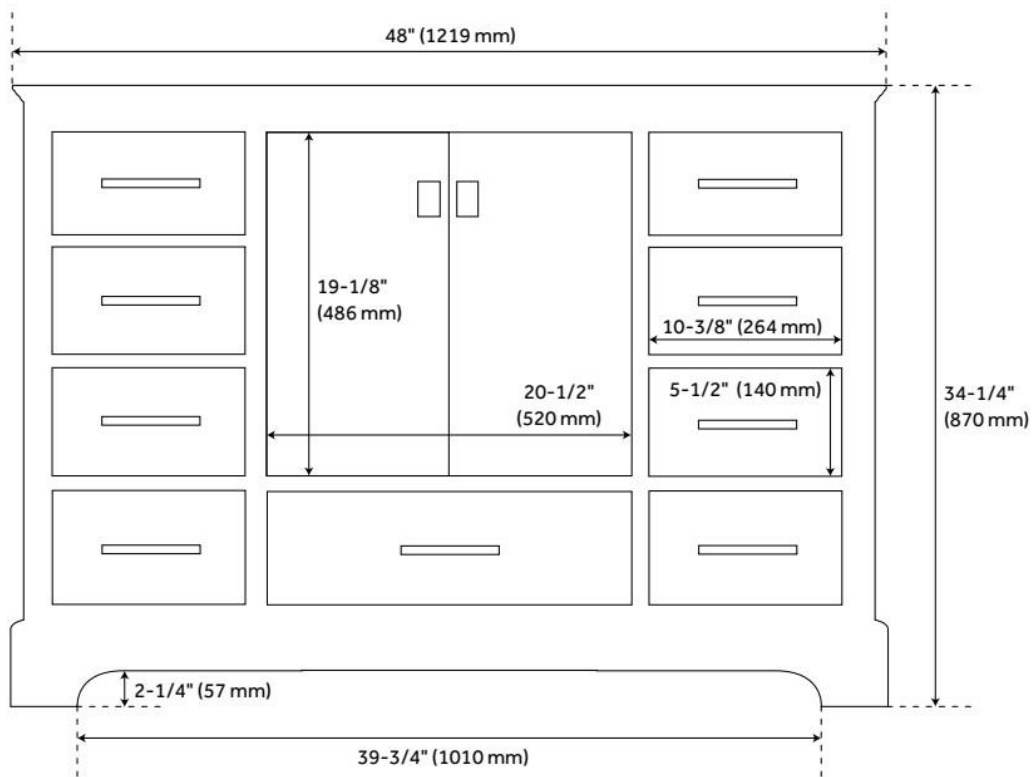

48" QUEN VANITY WITH UNDERMOUNT SINK - GRAY

SKU: 953527-48-UM

Code: SH480668, SH480666, SH480667, SH480669, SH480665

REVISED 8/5/2024