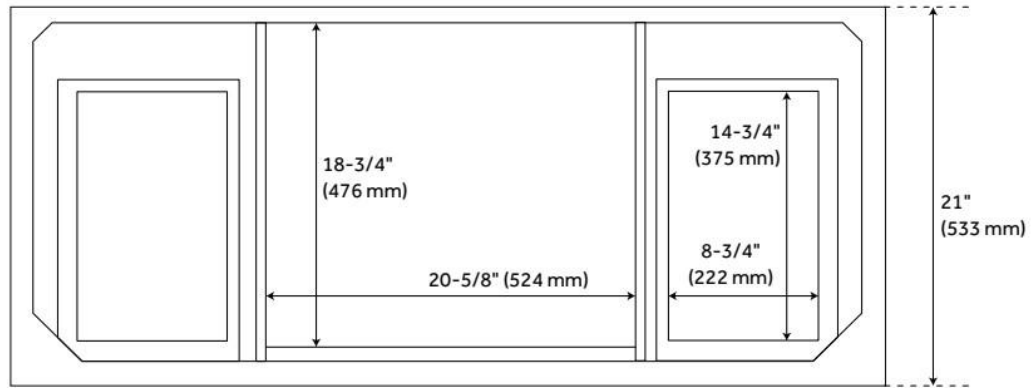

48" QUEN VANITY WITH UNDERMOUNT SINK - GRAY

SKU: 953527-48-UM

Code: SH480668, SH480666, SH480667, SH480669, SH480665

REVISED 8/5/2024