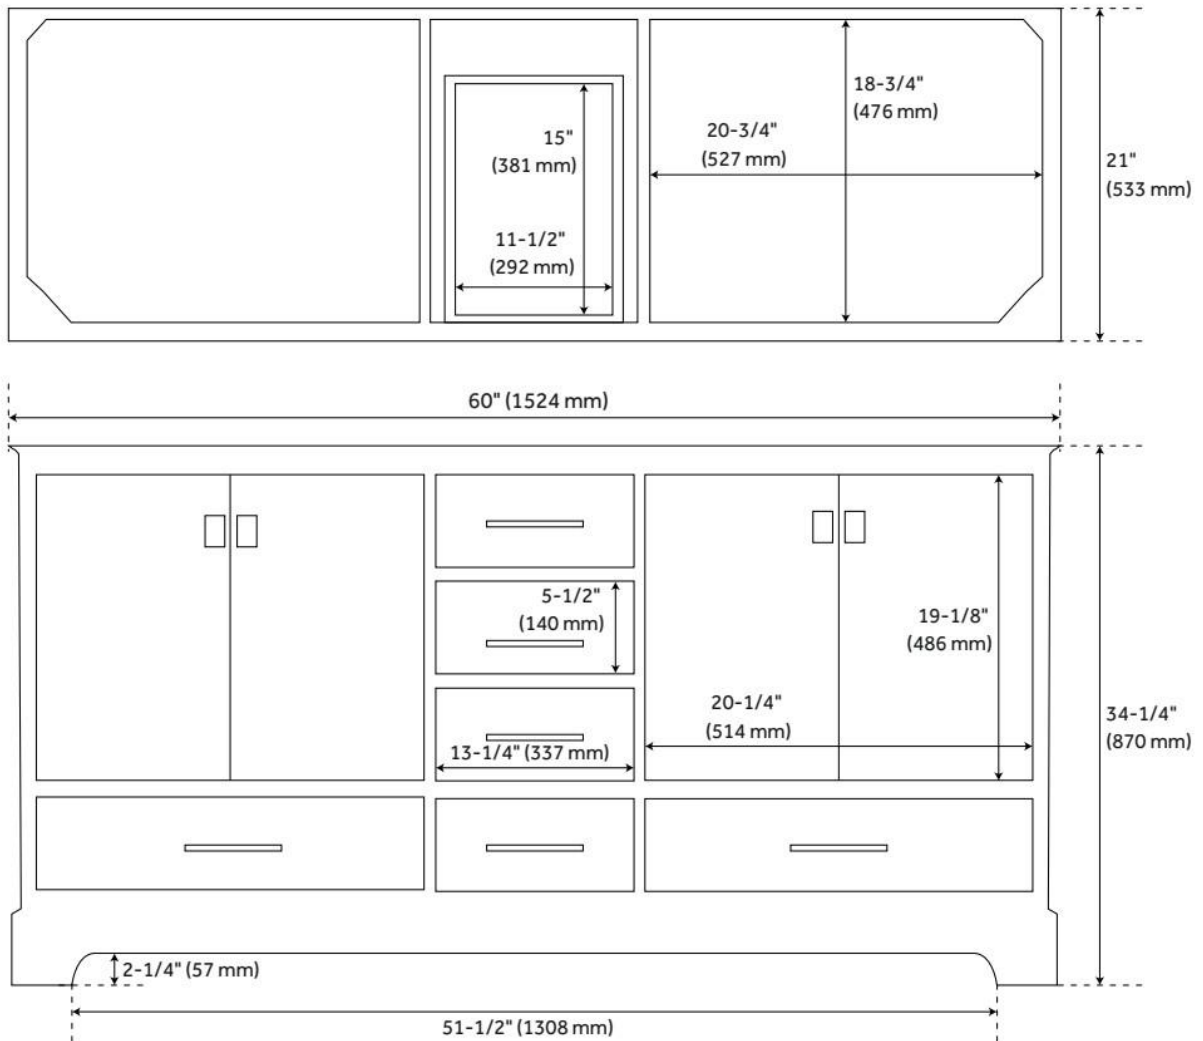

# 60" QUEN DOUBLE VANITY WITH RECTANGULAR UNDERMOUNT SINKS - GRAY

SKU: 953527-60-RUMB

Code: SH480714, SH480715, SH480716, SH480717, SH480718, SH480719, SH480720, SH480721, SH480722, SH480723, SH480724

## FEATURES

- Material: Wood
- Number of Doors: 4
- Number of Drawers: 6
- Dovetail Drawers: Yes
- Hardware Finish: Brushed Nickel
- Built-In Adjusters: Yes

LISTED ID: 506894

# 60" QUEN DOUBLE VANITY WITH RECTANGULAR UNDERMOUNT SINKS - GRAY

SKU: 953527-60-RUMB

Code: SH480714, SH480715, SH480716, SH480717, SH480718, SH480719, SH480720, SH480721, SH480722, SH480723, SH480724

REVISED 8/12/2024